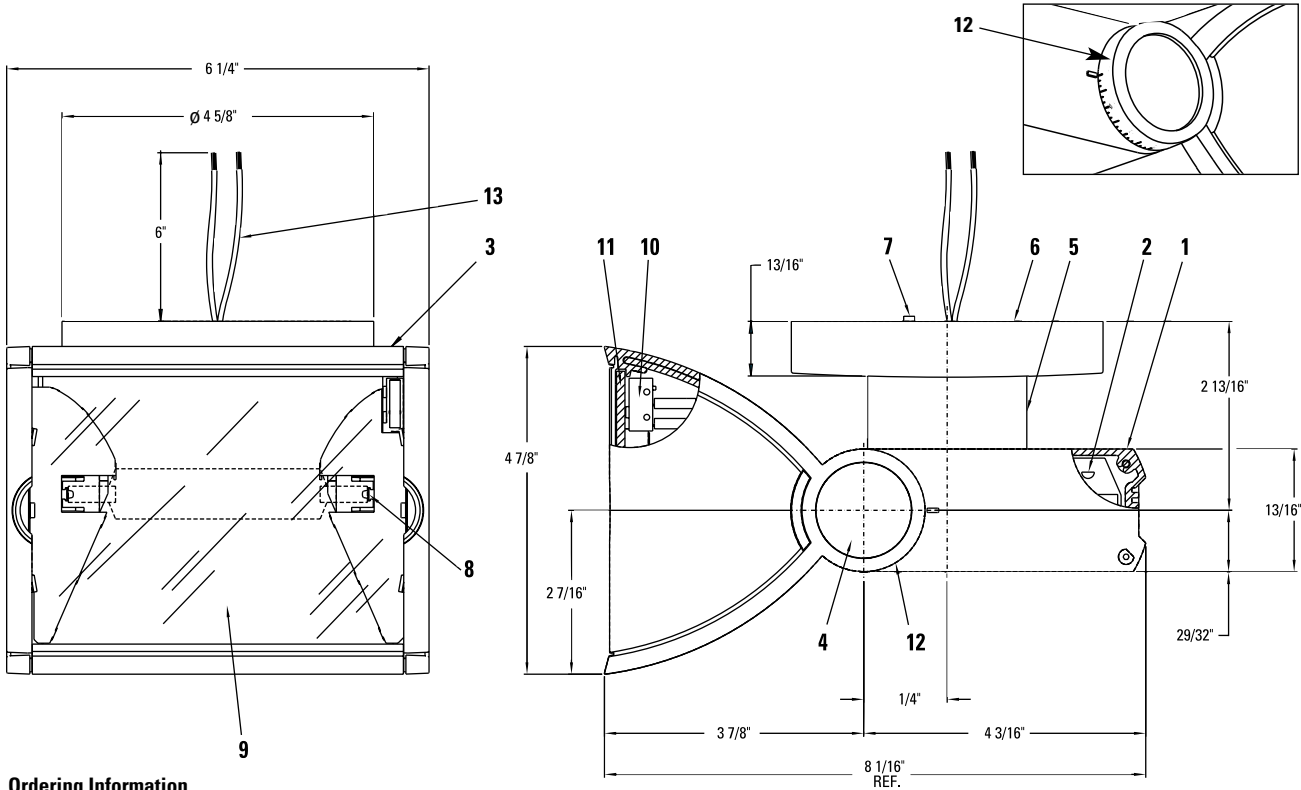

Lytespan® Track Lighting System **8292WECY**

Ordering Information

Catalog No.	Voltage	Finishings	Mountings	Lamps
8292WEWHCY	120	Matte White	This fixture is intended for ceiling mounting and surface wall mounting 5' or greater from floor. It is suitable for use in either dry or damp locations.	70W CDM or CMH T-6 Double Ended Metal Halide (M-98)
8292WEWHCY2	277	Matte White		

Features

- Ballast Housing:** 0.09" extruded aluminum housing with die cast endcaps.
- Ballast:** High power factor electronic metal halide ballast.
- Reflector Housing:** .095" thick extruded aluminum body with die cast end caps.
- Vertical Pivot:** 0 - 90° vertical adjustment.
- Mounting Arm:** 0.07" extruded aluminum housing.
- Canopy:** 0.06" aluminum canopy.
- Cross Bar:** 0.74" galvanized steel with positive rotation stop provides 350° rotation and positive lock every 45°. Mounting to J-box provides simple hands-free wiring.
- Sockets:** 5 Kv pulse rated sockets with nickel plated contacts; leads enclosed in silicone coated fiberglass sleeving.
- Wall Washer Reflector:** Asymmetrical aluminum reflector with internal kick reflector provides even illumination on surface.
- Safety Interlock Switch:** Disconnects power when safety lens is removed.
- Safety Lens:** Tempered 1/8" UV filtering glass. Meets or exceeds safety requirements for metal halide lamps.
- Indicator Guide:** Aiming indicator assures consistent and precise multiple unit alignment.
- Supply Leads:** 18ga., SF-1.