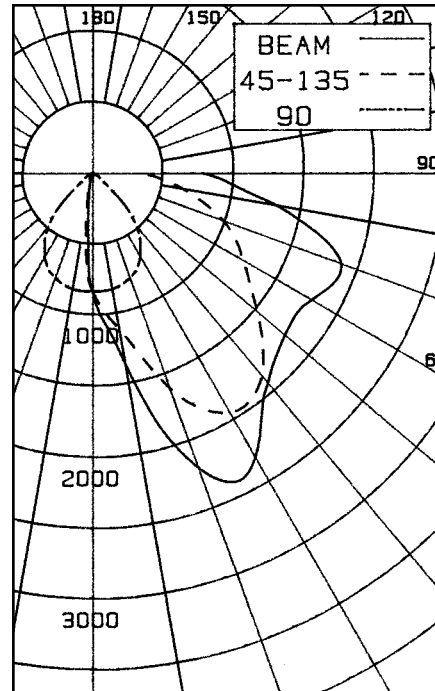

Footcandles on Ceiling or Wall

Fixture 3 Feet From Ceiling or Wall

Single Unit

Distance From Ceiling or Wall	Beam Center					
	0'	1'	2'	3'	4'	5'
1'	176	137	73	31	13	7
2'	113	95	62	33	14	5
3'	72	64	48	29	15	7
4'	49	46	37	25	15	8
5'	34	32	26	20	13	8
6'	24	23	19	15	11	7
7'	16	15	13	11	8	6
8'	11	10	9	8	6	5
9'	8	7	7	6	5	4

Multiple Units

Spacing	4'	5'	6'
4'	200 156 200	192 102 192	186 66 186
5'	141 127 141	123 93 123	116 65 116
6'	103 101 103	86 78 86	78 58 78
7'	83 83 83	68 68 68	60 55 60
8'	62 61 62	50 49 50	42 40 43
9'	50 50 50	41 40 41	35 34 36
10'	37 36 37	30 29 30	26 25 26
11'	27 27 27	22 22 22	19 18 19
12'	21 21 21	17 17 17	15 15 15

Fixture 4 Feet From Ceiling or Wall

Single Unit

Distance From Ceiling or Wall	Beam Center					
	0'	1'	2'	3'	4'	5'
1'	89	78	51	26	11	4
2'	82	72	52	32	17	8
3'	56	51	40	28	17	10
4'	41	38	32	24	16	10
5'	31	29	25	21	15	10
6'	23	22	20	16	13	9
7'	18	17	15	13	10	8
8'	14	13	12	10	9	7
9'	10	10	9	8	7	6

Multiple Units

Spacing	4'	5'	6'
4'	106 102 106	94 71 94	89 49 89
5'	116 109 116	97 83 97	88 62 88
6'	92 90 92	74 70 74	64 56 64
7'	77 76 77	62 61 62	53 50 53
8'	66 65 66	53 53 53	45 45 45
9'	53 53 53	43 42 43	36 36 36
10'	44 44 44	36 35 36	30 30 30
11'	37 37 37	31 30 31	26 26 26
12'	30 30 30	24 24 25	21 21 21

Footcandles are average and rounded off and data for multiple units are based on a minimum of five units.

Job Information

Type:

Lightolier a Genlyte Thomas Company
631 Airport Road, Fall River, MA 02720 • (508) 679-8131 • Fax (508) 674-4710
We reserve the right to change details of design, materials and finish.
© 2002 Genlyte Thomas Group LLC (Lightolier Division) • B0902

LIGHTOLIER®