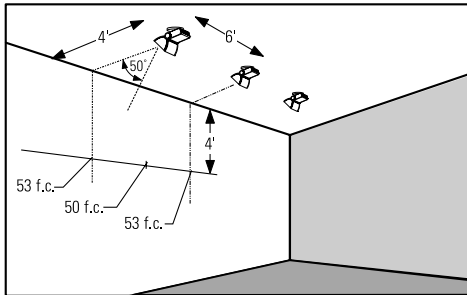

Features

- Ballast Housing:** 0.09" extruded aluminum housing with die cast endcaps.
- Ballast:** High power factor electronic metal halide ballast.
- Reflector Housing:** .095" thick extruded aluminum body with die cast end caps.
- Vertical Pivot:** 0 - 90° vertical adjustment.
- Mounting Arm:** 0.07" extruded aluminum housing.
- Canopy:** 0.06" aluminum canopy.
- Cross Bar:** 0.74" galvanized steel with positive rotation stop provides 350° rotation and positive lock every 45°. Mounting to J-box provides simple hands-free wiring.
- Sockets:** 5 Kv pulse rated sockets with nickel plated contacts; leads enclosed in silicone coated fiberglass sleeving.
- Wall Washer Reflector:** Asymmetrical aluminum reflector with internal kick reflector provides even illumination on surface.
- Safety Interlock Switch:** Disconnects power when safety lens is removed.
- Safety Lens:** Tempered 1/8" UV filtering glass. Meets or exceeds safety requirements for metal halide lamps.
- Indicator Guide:** Aiming indicator assures consistent and precise multiple unit alignment.
- Supply Leads:** 18ga., SF-1.

LIGHTOLIER®

Lighting Data

Footcandles on ceiling or wall:

Example: With fixtures located 4' from ceiling or wall and multiple units spaced 6' on center and aimed 50° from vertical, the illumination on wall 4' from ceiling or wall will be 53 f.c. beneath units and 50 f.c. between units.