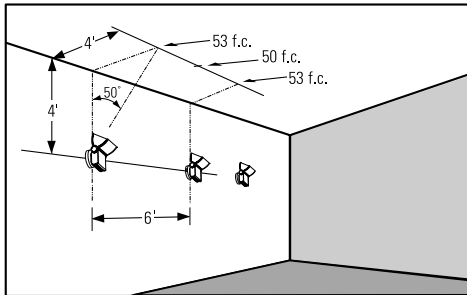

Features

- Ballast Housing:** 0.09" extruded aluminum housing with die cast endcaps.
- Ballast:** High power factor electronic metal halide ballast.
- Reflector Housing:** .095" thick extruded aluminum body with die cast end caps.
- Vertical Pivot:** 0 - 90° vertical adjustment.
- Mounting Arm:** 0.07" extruded aluminum housing.
- Canopy:** 0.06" aluminum canopy.
- Cross Bar:** 0.74" galvanized steel with positive rotation stop provides 350° rotation and positive lock every 45°. Mounting to J-box provides simple hands-free wiring.
- Sockets:** 5 Kv pulse rated sockets with nickel plated contacts; leads enclosed in silicone coated fiberglass sleeving.
- Wall Washer Reflector:** Asymmetrical aluminum reflector with internal kick reflector provides even illumination on surface.
- Safety Interlock Switch:** Disconnects power when safety lens is removed.
- Safety Lens:** Tempered 1/8" UV filtering glass. Meets or exceeds safety requirements for metal halide lamps.
- Indicator Guide:** Aiming indicator assures consistent and precise multiple unit alignment.
- Supply Leads:** 18ga., SF-1.

LIGHTOLIER®

Lighting Data

Footcandles on ceiling or wall:

Example: With fixtures located 4' from ceiling or wall and multiple units spaced 6' on center and aimed 50° from vertical, the illumination on wall 4' from ceiling or wall will be 53 f.c. beneath units and 50 f.c. between units.