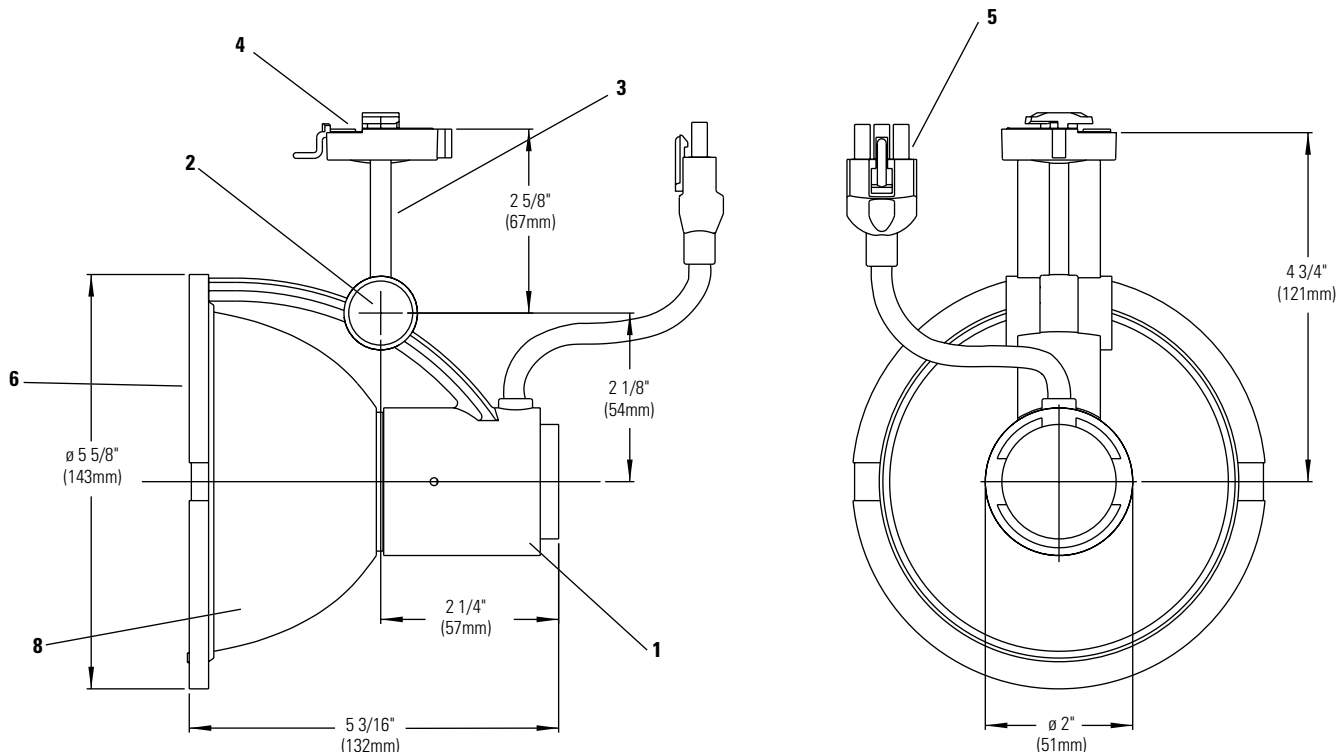

Lytespan® Track Lighting System **8316**

Page 1 of 1

PowerArc™ Modular Metal Halide 39W, 70W T6 Enclosed Spot

Ordering Information

Catalog No.	Finish	Track Mountings	Ballast Module	Lamp	Reflectors
8316WH 8316BK 8316AL	Matte White Matte Black Metallic Aluminum	All Lytespan® Track systems and Multipoint. All PowerArc™ Modular canopies, extension wands, mounting brackets or pipe clamps. Not compatible with ProSpec® or ATOM®. See ballast for details.	Use one of: 83B39E 83B39M 83B70SE 83B70M 83CY39E 83CY70E 83B39LE 83B70E	T6 Single Ended, G12 Base, Clear Ceramic Metal Halide, 70W Max.	Use one of: MHT6RS MHT6RNF MHT6RF

Features

- Housing:** Die cast aluminum body.
- Vertical Pivot:** 0-90° vertical adjustment.
- Horizontal Pivot:** Die cast track adapter with infinite rotation.
- Track Attachment Fitting:** Molded polycarbonate, rotates into track; integral polarity key guard.
- Power Connector:** 5kv and ballast modules rated with insulated pins. Connects to ballast module. Keyed for polarity.
- Safety Lens:** Tempered 1/8" glass. Meets or exceeds U.L. safety requirements for metal halide lamps.
- Reflector:** (not shown) Interchangeable reflectors available to allow for desired precise beam spread without the need of additional lenses.
- Shade:** Die cast aluminum. Accepts Accessory Holders.
- Lamp Holder:** (not shown) G12 base, 5kv pulse rated. High temperature ceramic body with CuSn nickel plated contacts.

Reflectors sold separately. See **MHT6R S/NF/F** specification sheets.

Accessories

83T6AH	Accessory Holder. Accepts 2 Accessories Max.	} Compatible with 83B39LE, 83B70E and magnetic ballasts only
83T6S	Snoot Accessory Holder. Accepts 2 Accessories Max	
ADF4 (4 3/4" dia.)	Color Filters	
AF4 (4 3/4" dia.)	Diffusion Filters	
AL4HC	Hex Cell Louver	
83EW18WH, BK, AL	18" Extension Wand	}
83EW48WH, BK, AL	48" Extension Wand	
83EC72WH, BK	6' Extension Cord	
83PCWH, BK	Pipe Clamp	
83MPTWH, BK	Mounting Bracket	