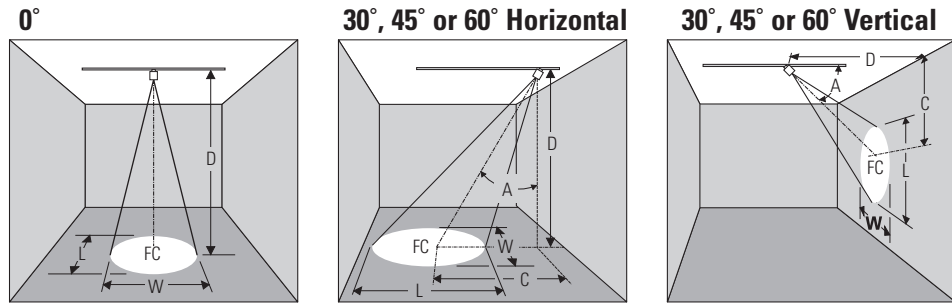

LIGHTOLIER®

Lighting Data

Aiming Angle

- L** Beam Length
- W** Beam Width
- C** Distance to center beam
- D** Distance
- A** Aiming Angle
- FC** Footcandles

L and W are the outer points where the candle power drops to 50% of the maximum. FC are the initial footcandles at the center of the beam.

LAMP

Beam Spread 50% Max. CP	Beam Center C.P. Candelas	Rated Life-Hrs
 250W T4 Frosted (T-H) 65° x 80	1,390	2000

0° AIMING ANGLE				A=30° AIMING ANGLE				A=45° AIMING ANGLE				A=60° AIMING ANGLE						
D	FC	L	W	D	C	FC	L	W	D	C	FC	L	W	D	C	FC	L	W
3'	154	3.8'	5.0'	3'	1.7'	100	5.9'	5.8'	2'	2.0'	123	8.6'	4.7'	1'	1.8'	174	†	3.4'
5'	56	6.4'	8.4'	5'	2.9'	36	9.8'	9.7'	3'	3.0'	55	12.9'	7.1'	2'	3.5'	43	†	6.7'
7'	28	8.9'	11.7'	7'	4.0'	18	13.8'	13.6'	4'	4.0'	31	17.2'	9.5'	3'	5.2'	19	†	10.1'
9'	17	11.5'	15.1'	9'	5.2'	11	17.7'	17.4'	5'	5.0'	20	21.4'	11.9'	4'	6.9'	11	†	13.4'