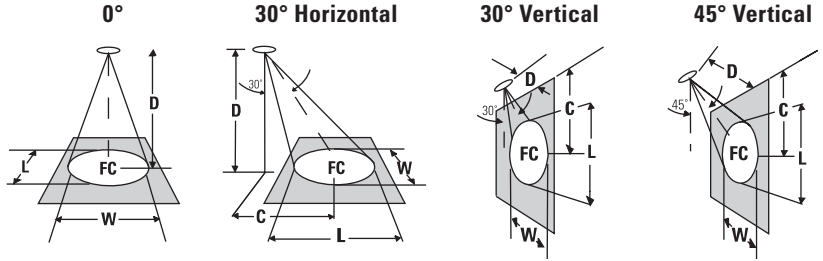

Aiming Angle:

L = Beam length
W = Beam Width
C = Distance to center beam
D = Distance
A = Aiming Angle
FC = Footcandles
L and **W** are the outer points where the candle power drops to 50% of the maximum. **FC** are the initial footcandles at the center of the beam.
 Lamp data shown is typical. Consult lamp manufacturers for availability and performance.
CBCP = Center Beam Candle Power.

Lamp	Beam Spread (To 50% CBCP)	CBCP	Rated Life (hrs.)
Lexel LED	20°	5984	50,000

D	FC	L	W	D	C	FC	L	W	D	C	FC	L	W	D	C	FC	L	W
6'	166	2.2'	2.2'	6'	3.5'	108	3.0'	2.6'	2'	3.5'	187	3.3'	1.8'	3'	3.0'	235	2.3'	1.6'
8'	94	3.0'	3.0'	8'	4.6'	61	4.0'	3.4'	3'	5.2'	83	5.0'	2.2'	4'	4.0'	132	3.1'	2.1'
10'	60	3.7'	3.7'	10'	5.8'	39	5.0'	4.3'	4'	6.9'	47	6.6'	3.0'	5'	5.0'	85	3.8'	2.6'
12'	42	4.4'	4.4'	12'	6.9'	27	6.0'	5.1'	5'	8.7'	30	8.3'	3.7'	6'	6.0'	59	4.6'	3.1'