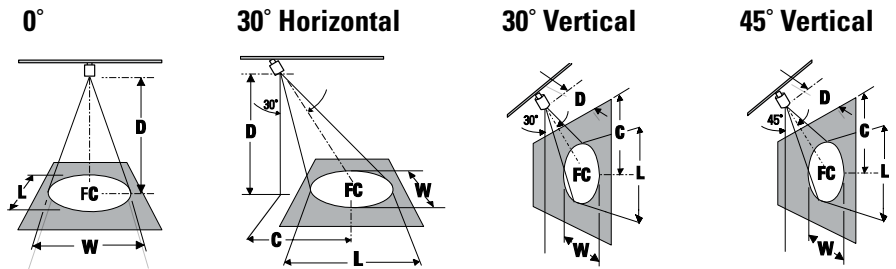

Lytespan® Track Lighting System **DRL35**

AIMING ANGLE

- **L** Beam Length
- **W** Beam Width
- **C** Distance to center beam
- **D** Distance
- **A** Aiming Angle
- **FC** Footcandles

L and W are the outer points where the candle power drops to 50% of the maximum. FC are the initial footcandles at the center of the beam.

Lamp data shown is typical. Consult lamp manufacturers for availability and performance.

Lamp Information:

39W T6 Clear Ceramic Metal Halide
Initial Lumens: 3300
CRI: 81
Rated Avg. Life: 9,000 to 12,000 hrs.

AIMING ANGLE:

Beam Spread (To 50% CBCP)	CBCP	0° Horizontal Aiming				30° Horizontal Aiming					30° Vertical Aiming					45° Vertical Aiming				
		D	FC	L	W	D	C	FC	L	W	D	C	FC	L	W	D	C	FC	L	W
DRT6RS Spot Reflector 16° x 16°	11,108	8'	174	2.2'	2.2'	8'	4.6'	113	3.0'	2.6'	2'	3.5'	347	2.4'	1.1'	3'	3.0'	436	1.7'	1.2'
		10'	111	2.8'	2.8'	10'	5.8'	72	3.8'	3.2'	3'	5.2'	154	3.6'	1.7'	4'	4.0'	245	2.3'	1.6'
		12'	77	3.4'	3.4'	12'	6.9'	50	4.5'	3.9'	4'	6.9'	87	4.8'	2.2'	5'	5.0'	157	2.9'	2.0'
		14'	57	3.9'	3.9'	14'	8.1'	37	5.3'	4.5'	5'	8.7'	56	6.0'	2.8'	6'	6.0'	109	3.4'	2.4'
DRT6RM Med Flood Reflector 24° x 24°	7,712	6'	214	2.6'	2.6'	6'	3.5'	139	3.5'	2.9'	2'	3.5'	241	3.9'	1.7'	3'	3.0'	306	2.7'	1.8'
		8'	121	3.4'	3.4'	8'	4.6'	78	4.6'	3.9'	3'	5.2'	107	5.9'	2.6'	4'	4.0'	172	3.6'	2.4'
		10'	77	4.3'	4.3'	10'	5.8'	50	5.8'	4.9'	4'	6.9'	60	7.9'	3.4'	5'	5.0'	110	4.5'	3.0'
		12'	54	5.1'	5.1'	12'	6.9'	35	6.9'	5.9'	5'	8.7'	39	9.8'	4.3'	6'	6.0'	76	5.3'	3.6'
DRT6RF Flood Reflector 38° x 38°	7,779	6'	216	3.9'	3.9'	8'	4.6'	79	7.2'	6.0'	2'	3.5'	243	7.6'	2.6'	3'	3.0'	306	4.4'	2.8'
		8'	122	5.2'	5.2'	10'	5.8'	51	9.0'	7.5'	3'	5.2'	108	11.4'	3.9'	4'	4.0'	172	5.8'	3.7'
		10'	78	6.5'	6.5'	12'	6.9'	35	10.8'	9.0'	4'	6.9'	61	15.2'	5.2'	5'	5.0'	110	7.3'	4.6'
		12'	54	7.8'	7.8'	14'	8.1'	26	12.6'	10.5'	5'	8.7'	39	19.0'	6.5'	6'	6.0'	76	8.7'	5.5'

Job Information

Type:

Lightolier a Genlyte company www.lightolier.com
631 Airport Road, Fall River, MA 02720 • (508) 679-8131 • Fax (508) 674-4710
We reserve the right to change details of design, materials and finish.
© 2007 Genlyte Group LLC • 80507