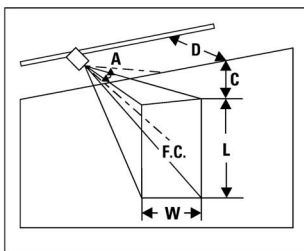

Features

- Adjustable Shutter Blades (4):** Spring steel with insulated hand knob.
- Framing Projector Assembly:** Mechanically locks onto MR-16 Lytespots with locking screws.
- Focusing Lens**

Finish

All painted finishes baked enamel.

Labels

UL, I.B.E.W.

Job Information	Type:
Job Name:	
Cat. No.:	
Lamp(s):	
Notes:	

Lighting Data

Illumination On Vertical Plane

Shutter Blades Set For Maximum Beam Coverage

Distance (D)	24"			36"			48"			60"			72"			84"			96"			
Aiming Angle (A)	30°	45°	60°	30°	45°	60°	30°	45°	60°	30°	45°	60°	30°	45°	60°	30°	45°	60°	30°	45°	60°	
Width (W)	12"	18"	20"	20"	30"	35"	29"	42"	48"	37"	54"	62"	46"	66"	75"	54"	78"	88"	63"	90"	101"	
Length (L)	16"	22"	44"	27"	37"	70"	39"	51"	97"	50"	66"	123"	61"	81"	150"	72"	95"	176"	84"	110"	202"	
Distance (C)	13"	22"	33"	20"	33"	50"	26"	44"	66"	33"	55"	83"	39"	66"	99"	46"	77"	116"	52"	88"	132"	
FC	50W MR-16 FL EXN	376	183	52	130	66	20	65	34	11	39	20	7	26	14	5	18	10	3	14	7	2
	75W MR-16 PL EYC	680	332	95	234	119	37	117	61	20	70	37	12	47	25	8	33	18	6	25	13	4

Length (L) to the point that F.C. drops to 10% of maximum.

Illumination On Horizontal Plane

Shutter Blades Set For Maximum Beam Coverage

Distance (D)	4'	5'	6'	7'	8'	9'	10'	11'	12'
Sides (S)	20"	26"	32"	38"	44"	50"	56"	63"	69"
FC	50W MR-16 FL EXN	108	64	42	30	22	17	14	9
	75W MR-16 PL EYC	195	115	75	53	40	31	24	17