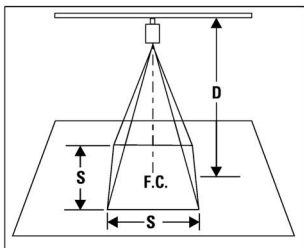

Labels

UL, I.B.E.W.

Job Information	Type:
Job Name:	
Cat. No.:	
Lamp(s):	
Notes:	

Lighting Data

Illumination On Vertical Plane

Shutter Blades Set For Maximum Beam Coverage

Distance (D)	24"			36"			48"			60"			72"			84"			96"			
Aiming Angle (A)	30°	45°	60°	30°	45°	60°	30°	45°	60°	30°	45°	60°	30°	45°	60°	30°	45°	60°	30°	45°	60°	
Width (W)	12"	18"	20"	20"	30"	35"	29"	42"	48"	37"	54"	62"	46"	66"	75"	54"	78"	88"	63"	90"	101"	
Length (L)	16"	22"	44"	27"	37"	70"	39"	51"	97"	50"	66"	123"	61"	81"	150"	72"	95"	176"	84"	110"	202"	
Distance (C)	13"	22"	33"	20"	33"	50"	26"	44"	66"	33"	55"	83"	39"	66"	99"	46"	77"	116"	52"	88"	132"	
FC	50W MR-16 FL EXN	376	183	52	130	66	20	65	34	11	39	20	7	26	14	5	18	10	3	14	7	2
	75W MR-16 PL EYC	680	332	95	234	119	37	117	61	20	70	37	12	47	25	8	33	18	6	25	13	4

Length (L) to the point that F.C. drops to 10% of maximum.

Illumination On Horizontal Plane

Shutter Blades Set For Maximum Beam Coverage

Distance (D)	4'	5'	6'	7'	8'	9'	10'	11'	12'
Sides (S)	20"	26"	32"	38"	44"	50"	56"	63"	69"
FC	50W MR-16 FL EXN	108	64	42	30	22	17	14	9
	75W MR-16 PL EYC	195	115	75	53	40	31	24	17