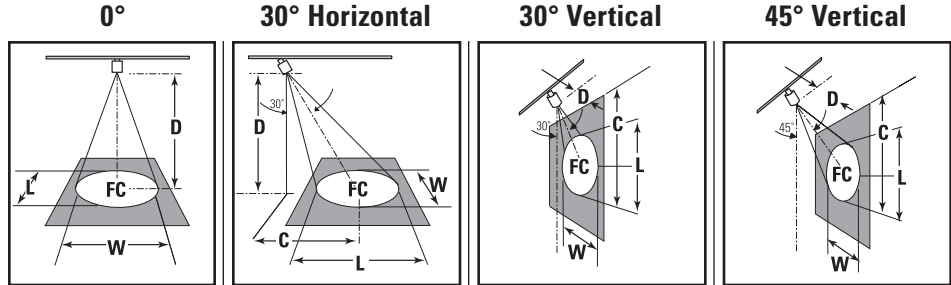

Aiming Angle:

L Beam length
W Beam Width
C Distance to center beam
D Distance
A Aiming Angle
FC Footcandles

L and **W** are the outer points where the candle power drops to 50% of the maximum. **FC** are the initial footcandles at the center of the beam.

Lamp data shown is typical. Consult lamp manufacturers for availability and performance.

CBCP = Center Beam Candle Power.

Lamp	Beam Spread (To 50% CBCP)	CBCP	Rated Life (Hrs.)	0°				30° Horizontal				30° Vertical				45° Vertical						
				D	FC	L	W	D	C	FC	L	W	D	C	FC	L	W	D	C	FC	L	W
20W T4, 23MHRF, Z3S20T4, Z3C20T4		1849	9000	6'	51	3.8'	3.8'	6'	3.5'	33	5.2'	4.4'	2'	3.5'	58	7.2'	2.5'	2'	2.0'	163	2.8'	1.8'
				8'	29	5.0'	5.0'	8'	4.6'	19	7.0'	5.8'	3'	5.2'	26	10.8'	3.8'	3'	3.0'	73	4.2'	2.7'
				10'	18	6.3'	6.3'	10'	5.8'	12	8.7'	7.3'	4'	6.9'	14	14.4'	5.0'	4'	4.0'	41	5.6'	3.6'
				12'	13	7.6'	7.6'	12'	6.9'	8	10.4'	8.7'	5'	8.7'	9	18.0'	6.3'	5'	5.0'	26	7.0'	4.5'
22W BT-5, 23MHRF, Z3S20BT, Z3C20BT		1895	12000	6'	53	3.8'	3.8'	6'	3.5'	34	5.2'	4.4'	2'	3.5'	59	7.2'	2.5'	2'	2.0'	167	2.8'	1.8'
				8'	30	5.0'	5.0'	8'	4.6'	19	7.0'	5.8'	3'	5.2'	26	10.8'	3.8'	3'	3.0'	74	4.2'	2.7'
				10'	19	6.3'	6.3'	10'	5.8'	12	8.7'	7.3'	4'	6.9'	15	14.4'	5.0'	4'	4.0'	42	5.6'	3.6'
				12'	13	7.6'	7.6'	12'	6.9'	9	10.4'	8.7'	5'	8.7'	9	18.0'	6.3'	5'	5.0'	27	7.0'	4.5'