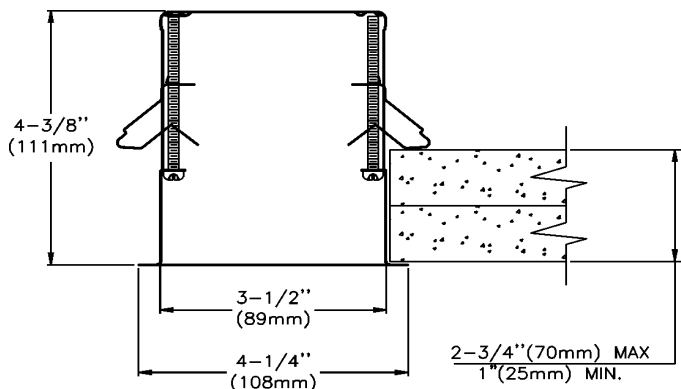

# 300XTC

Rev 02-2006

Ceiling Opening: 3-3/4" (95mm)

Adaptor Plate for Remodeler Kits

Complete fixture consists of the Housing, Trim and Frame-in Kit. Select each separately.

Housing	Trim	Frame-in kit	
300XTC	300X Series	NON-IC	300MRX
		NON-IC	300ESX
		NON-IC	3401MREX
		IC	302MRIC7X
		IC	302MRIC9X
		IC	302ESICX
		IC AIRSEAL	302MRAICX
		IC AIRSEAL	302MRAICEX
		IC AIRSEAL	302ESAICX