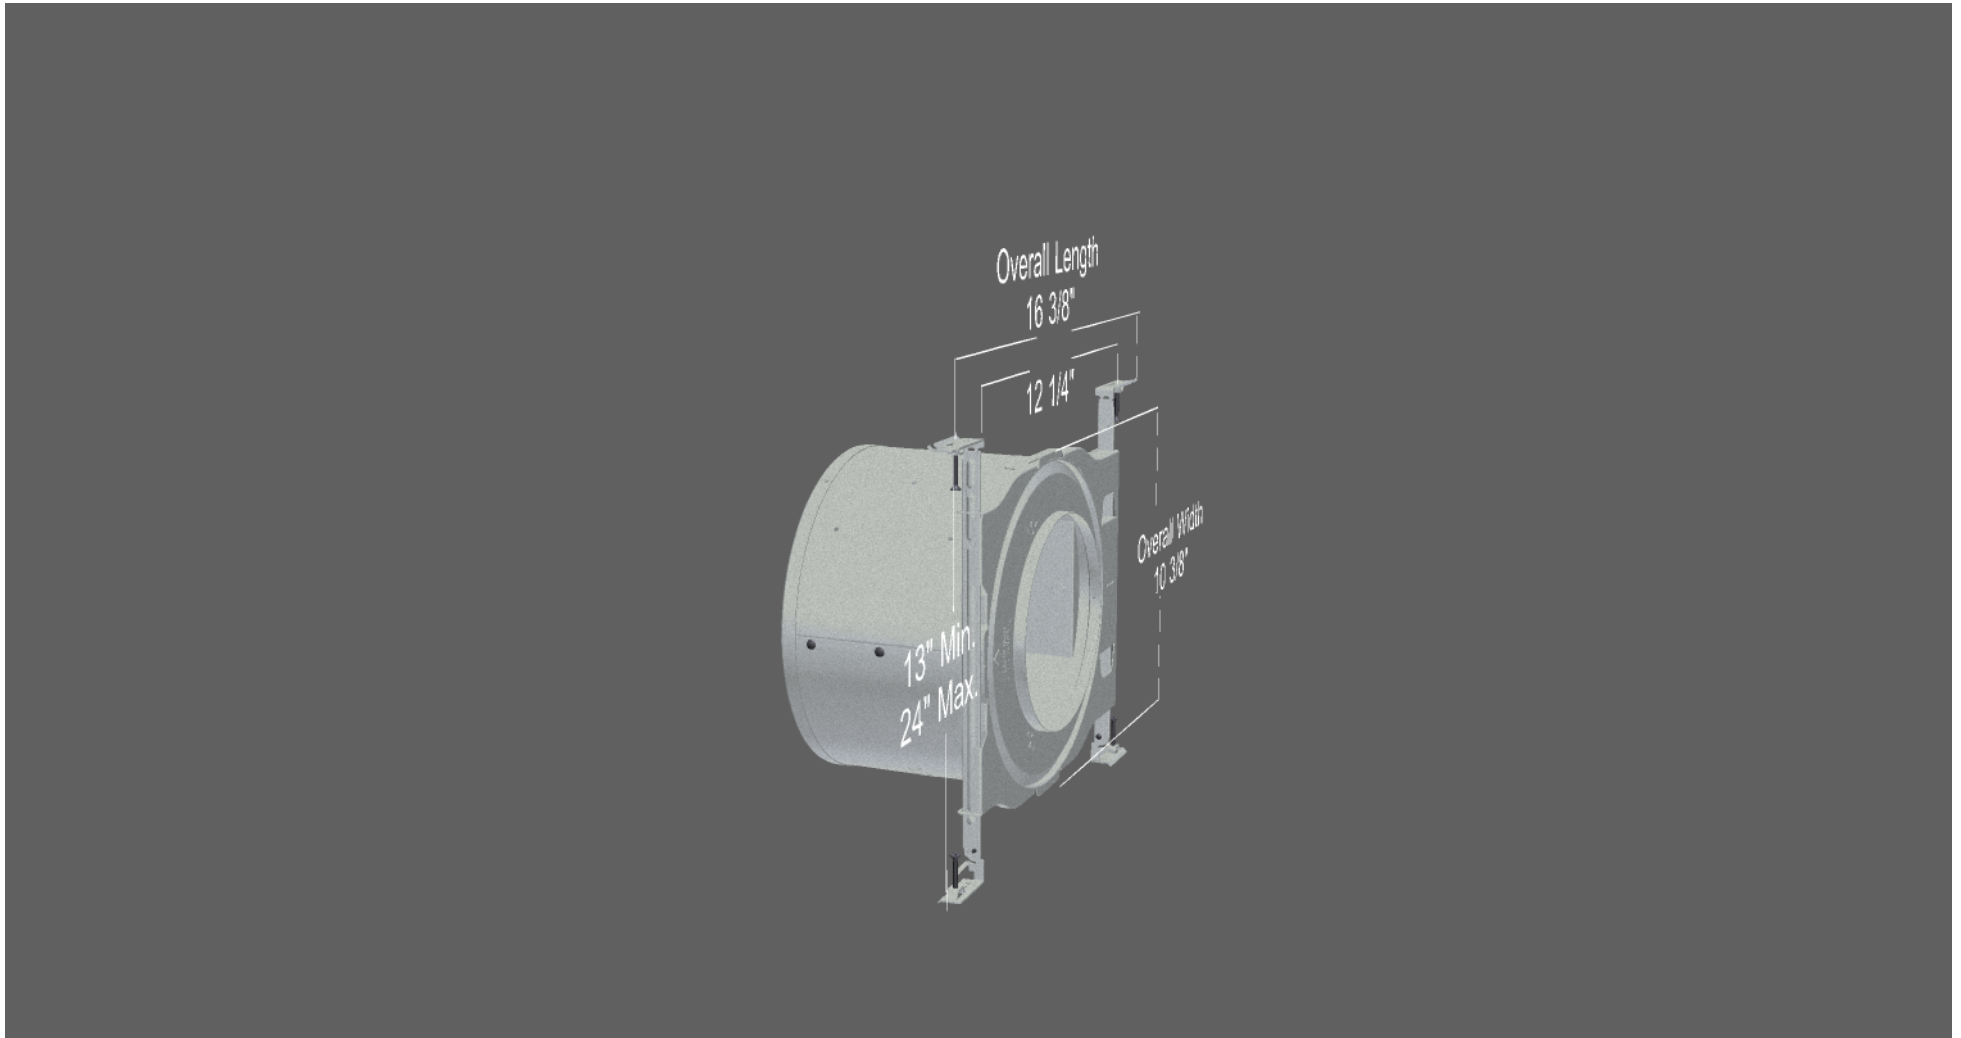

# LIGHTOLIER® Lytecaster® Performance Recessed CFL Downlighting 1101FIC\_3d

Page 1 of 1

6 3/4" Aperture, 1 Light, Compact Fluorescent, IC AirSeal®, Frame-In Kit

3 Dimensional Supplement For complete details please see specification sheet 1101FIC

Click on the image below to launch the Acrobat 3D toolbar. Once the toolbar appears make a selection and begin exploring the three-dimensional model.

Adobe Reader 7.0 or above is required to fully utilize Lightolier's 3D PDF file. You can download the latest free Adobe Reader at [www.adobe.com](http://www.adobe.com).