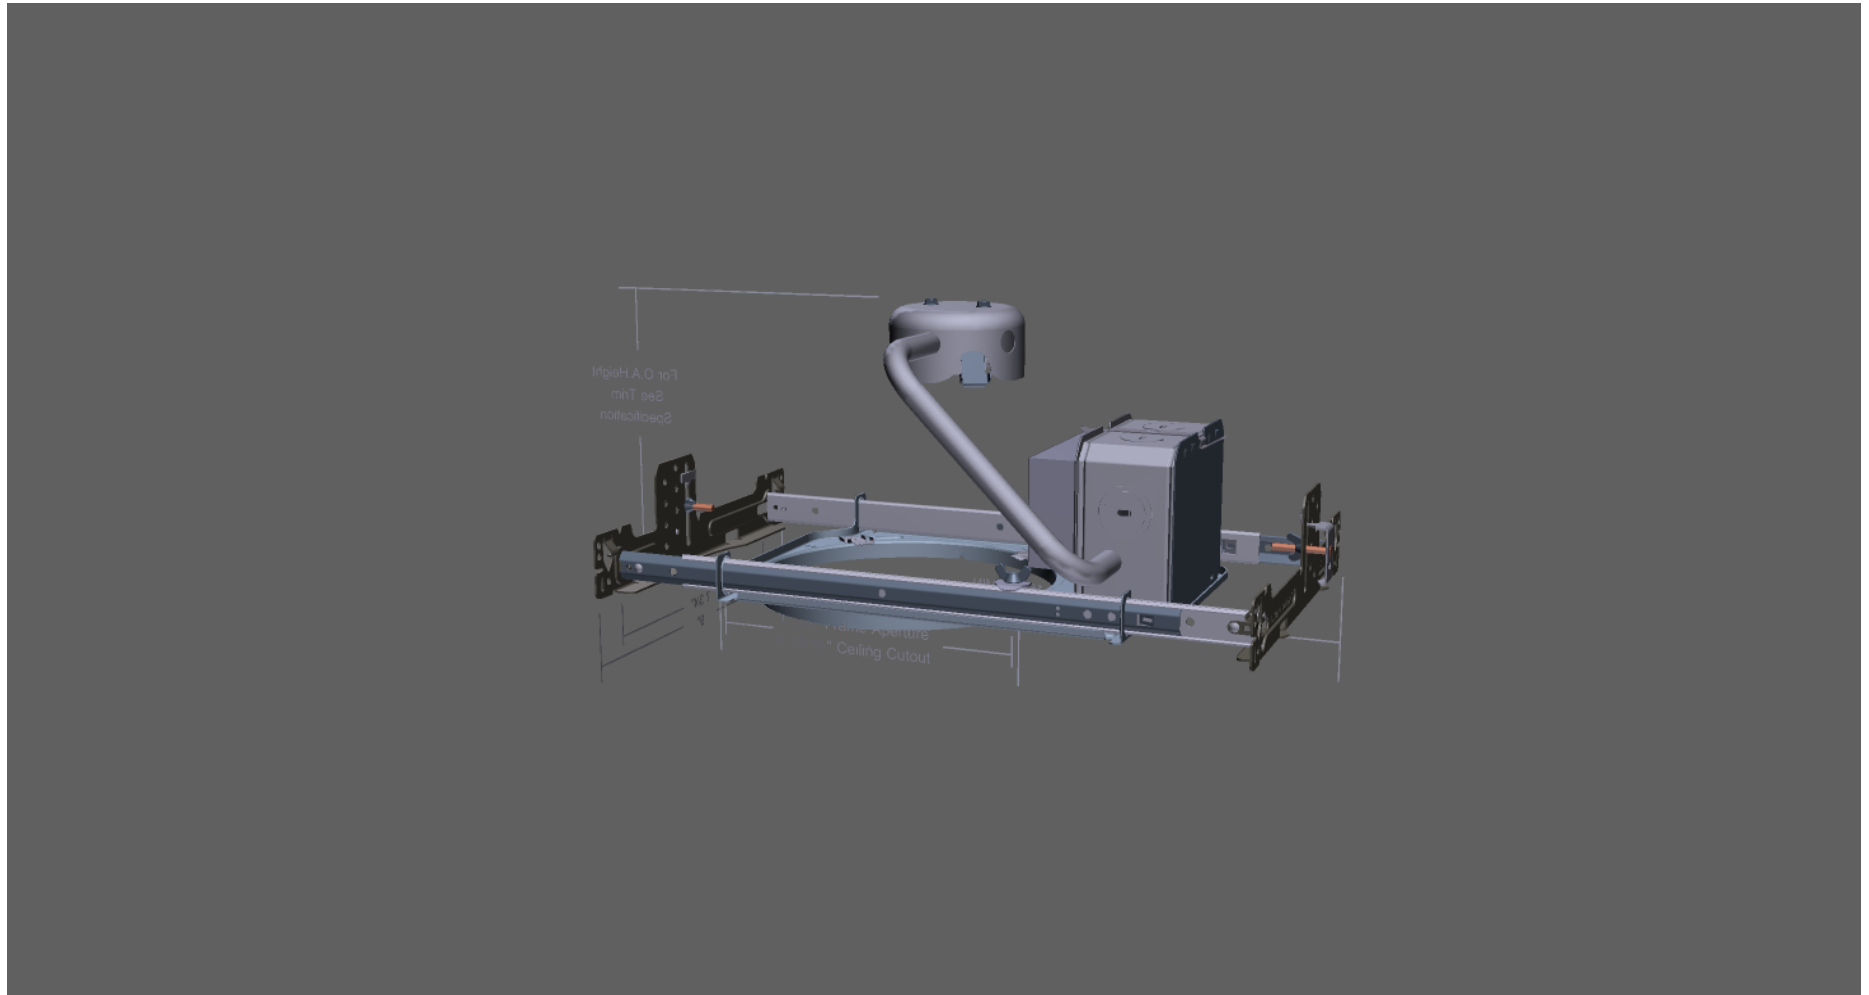

3 Dimensional Supplement For complete details please see specification sheet 1101F

Click on the image below to launch the Acrobat 3D toolbar. Once the toolbar appears make a selection and begin exploring the three-dimensional model.

Adobe Reader 7.0 or above is required to fully utilize Lightolier's 3D PDF file. You can download the latest free Adobe Reader at www.adobe.com.