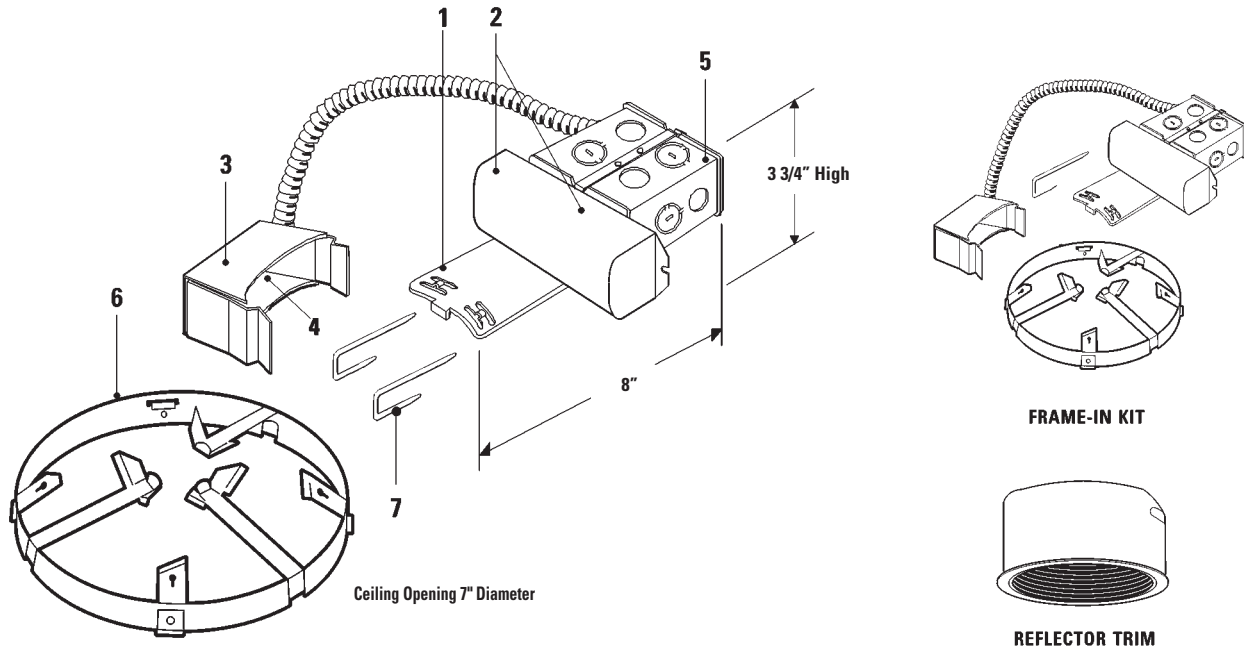

Lytecaster® Recessed Downlighting **1102TH1R**

6 3/4 Aperture Low Profile 2 Light 13W Twin Tube Fluorescent Non-IC Remodeler Frame-in Kit

Complete Fixture consists of Reflector Trim & Frame-In Kit. Select each separately.

Frame-In Kit		Reflector Trims — See Individual Reflector Trim Specification Sheets				
		Open Downlight			Enclosed Diffusers	Wall Washer
		Cone	Baffles	Cross Blade		
1102TH1R	HPF 120V	1113TGD	1105T	1132T	1126T	1135T
		1113TCL	1105TWH			

Features

- Bracket:** #18 ga. galvanized steel. Anchor nails are provided to secure J-box bracket to ceiling. (3) retaining clips mount reflector trim to ceiling.
- Thermally Protected Ballast:** 2 light electromagnetic, encased and potted, class "P" normal power factor or high power factor. Insulation must be kept 3" away from fixture sides and wiring compartment and must not be placed above fixture as to entrap heat.
- Socket Housing:** #22 ga. galvanized steel; snap-in quick assembly for precise lamp location.
- Socket:** Two-pin, molded thermoplastic; prewired with #18 AWM leads to junction box.
- Junction Box:** #14 ga. 4" x 3 1/2" x 2" galvanized steel. Quick release "L" shaped cover for access to wiring. Integral cable clamps permit attachment of nonmetallic Romex® or armored cable without the need for separate connectors. Rated for min. 75° C supply wire. .
- Mounting Ring:** .048 (#18 ga.) galvanized steel. Accommodates existing ceilings up to 1 1/2" thick. Attaches securely to any type of ceiling material without tools using (3) mounting straps provided. Push-in/twist out clips hold reflector flush to ceiling. Included adhesive backed aperture template..
- Nail Clips:** Secures junction box to ceiling.

Electrical

	120V
HPF: Input Watts	32
Amps:	0.28

Options & Accessories

Plaster Ceiling Ring: 1961- 7/8" depth for wet plaster ceilings

Labels

UL (Damp Locations), I.B.E.W.

Romex® is a registered trademark of General Cable Industries Inc.