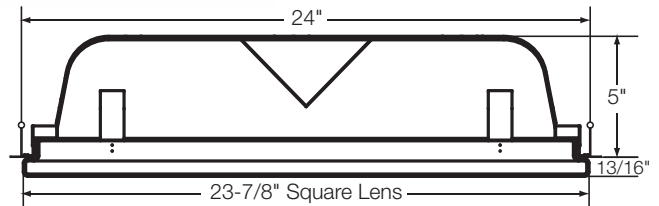

Ordering Guide. Example: FRS2GFW26UUNVHI

FR	S	2	G	F	W					
FRX Architectural Recessed Fluorescent Series	Body Style: S= Static	Fixture Width	Ceiling Type: G= Standard Grid 15/16" or 9/16" ceiling type	Lens Style: F = Frost White Acrylic	Reflector: W= White	Lamp Quantity: 2= 2 Lamp 3= 3 Lamp	Lamps: (By others) FT= TT5 6U= 6" U T8 14= 14W T5HO 24= 24W T5HO (Nominal 24")	Voltage: 120, 277 or UNV= 120-277	Ballast Type: <20THD <10THD	Options: Add appropriate suffix to catalog number, ie. (A)
									- PG †† - SB* - PR† - BE* - BF* - PB - SO* - PS	- IB** - PR† - BE* - BF* - PB - SO* - HI* -

Lightolier is a Philips group brand.
For Factory Technical Information: (978) 657-7600 • Fax (978) 658-0595
631 Airport Road, Fall River, MA 02720 • (508) 679-8131 • Fax (508) 674-4710
We reserve the right to change details of design, materials and finish. Folio MA10-05
© 2008 a Philips Group Brochure LOL7117
Consult Specification sheets MA10-10, MA10-11 and MA10-12, available on the internet at www.lightolier.com