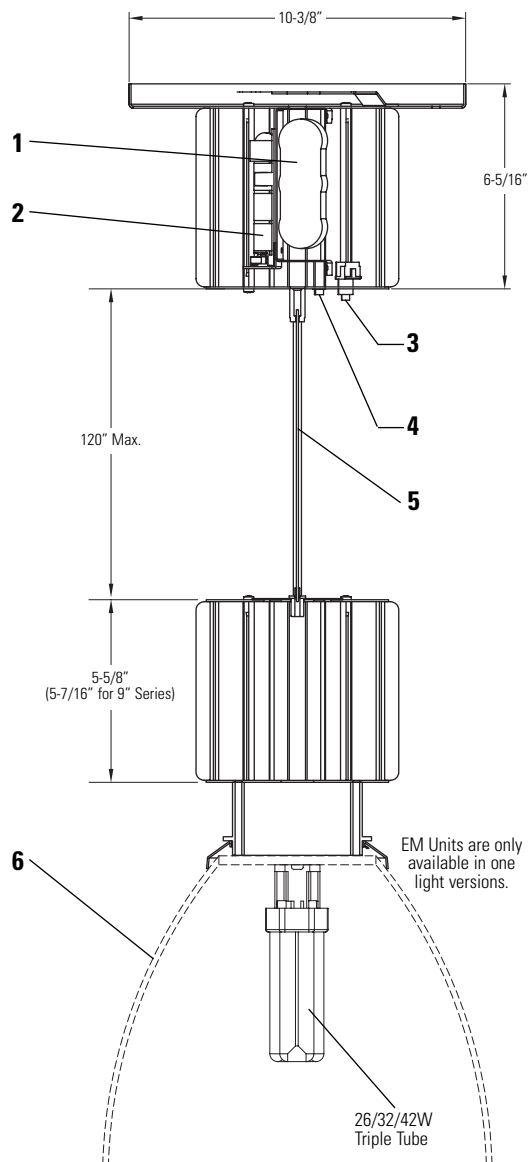

Specification Decorative Pendalyte Emergency Ballast **P-EM**

Ordering Information:

9" EM Units — Power Head and Suspension

Cat. No.	Lamp	Suspension (Length, Type, Color)	Power Head & Canopy Finish
40471U3EMCC	26/32/42W	120" Length, Cable/Cord, Grey	Grey
40471U3EM36	26/32/42W	36" Length, 5/8" Stem, Grey	Grey
40471U3EM60	26/32/42W	60" Length, 5/8" Stem, Grey	Grey
40471U3TMCC	26/32/42W	120" Length, Cable/Cord, Black	Titanium
40471U3TM36	26/32/42W	36" Length, 5/8" Stem, Black	Titanium
40471U3TM60	26/32/42W	60" Length, 5/8" Stem, Black	Titanium

12" Performance EM Units — Power Head and Suspension

Cat. No.	Lamp	Suspension (Length, Type, Color)	Power Head & Canopy Finish
412U3EMCC	26/32/42W	120" Length, Cable/Cord, Black	Titanium
412U3EM36	26/32/42W	36" Length, 5/8" Stem, Black	Titanium
412U3EM60	26/32/42W	60" Length, 5/8" Stem, Black	Titanium

Standard 12" EM Units — Power Head and Suspension

Cat. No.	Lamp	Suspension (Length, Type, Color)	Power Head & Canopy Finish
40472U3EMCC	26/32/42W	120" Length, Cable/Cord, Grey	Grey
40472U3EM36	26/32/42W	36" Length, 5/8" Stem, Grey	Grey
40472U3EM60	26/32/42W	60" Length, 5/8" Stem, Grey	Grey

16" EM Units — Power Head and Suspension

Cat. No.	Lamp	Suspension (Length, Type, Color)	Power Head & Canopy Finish
4073U3EMCC	26/32/42W	120" Length, Cable/Cord, Grey	Grey
4073U3EM36	26/32/42W	36" Length, 5/8" Stem, Grey	Grey
4073U3EM60	26/32/42W	60" Length, 5/8" Stem, Grey	Grey