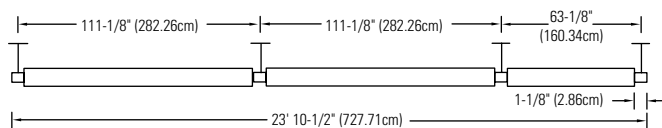

ZONAL LUMEN SUMMARY

ZONE	LUMENS	% BARELAMP	% LUMINAIRE
0-90	1911	65.9	100
90-180	0	0	0
0-180	1911	65.9	100

COEFFICIENTS OF UTILIZATION

% EFFECTIVE CEILING CAVITY REFLECTANCE

ROOM CAVITY RATIO	80			70			50		
	50	30	10	50	30	10	50	30	10
0	65	65	65	56	56	56	38	38	38
1	57	54	52	51	46	45	33	32	31
2	49	46	42	46	39	37	29	27	26
3	43	39	35	42	33	31	26	23	21
4	38	33	29	38	29	26	22	20	18
5	34	29	25	35	25	22	20	17	15
6	30	25	21	32	22	18	18	15	13
7	27	22	18	29	19	16	16	13	11
8	24	19	16	27	17	14	14	12	10
9	22	17	14	25	15	12	13	10	9
10	20	15	12	23	13	11	12	9	8

ZONAL LUMEN SUMMARY

ZONE	LUMENS	% BARELAMP	% LUMINAIRE
0-90	0	0	0
90-180	1987	68.5	100
0-180	1987	68.5	100

Sample Run

Fixture Lengths & Mounting Locations

Louver, Lens and Joiner Block Accessories

CD5LV
4' Black Louver