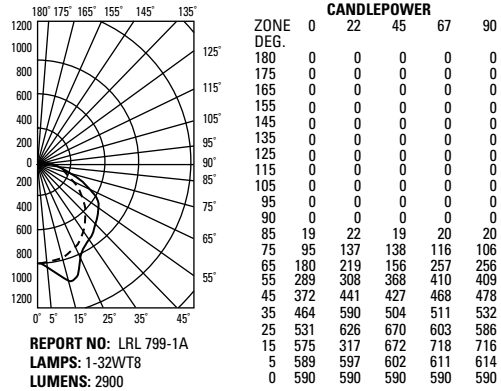

Performance & Quick Calculators

COEFFICIENTS OF UTILIZATION

% EFFECTIVE CEILING CAVITY REFLECTANCE

ROOM CAVITY RATIO	80			70			50		
	50	30	10	50	30	10	50	30	10
0	78	78	78	77	77	77	73	73	73
1	72	69	67	68	65	63	65	63	61
2	66	62	67	60	57	53	58	55	52
3	61	55	50	54	49	46	52	48	45
4	56	49	44	48	43	39	46	42	39
5	52	44	36	43	38	34	42	37	34
6	48	40	34	39	34	30	38	33	30
7	44	36	30	36	30	26	34	30	26
8	41	33	27	32	27	23	31	27	23
9	38	30	24	29	24	21	29	24	21
10	35	26	21	26	21	17	25	20	17