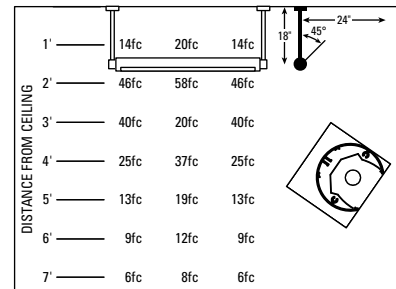

ZONAL LUMEN SUMMARY

ZONE	LUMENS	% BARELAMP	% LUMINAIRE
0-90	1911	65.9	100
90-180	0	0	0
0-180	1911	65.9	100

COEFFICIENTS OF UTILIZATION

% EFFECTIVE CEILING CAVITY REFLECTANCE

ROOM CAVITY RATIO	80			70			50		
	50	30	10	50	30	10	50	30	10
0	65	65	65	56	56	56	38	38	38
1	57	54	52	51	46	45	33	32	31
2	49	46	42	46	39	37	29	27	26
3	43	39	35	42	33	31	26	23	21
4	38	33	29	38	29	26	22	20	18
5	34	29	25	35	25	22	20	17	15
6	30	25	21	32	22	18	18	15	13
7	27	22	18	29	19	16	16	13	11
8	24	19	16	27	17	14	14	12	10
9	22	17	14	25	15	12	13	10	9
10	20	15	12	23	13	11	12	9	8

ZONAL LUMEN SUMMARY

ZONE	LUMENS	% BARELAMP	% LUMINAIRE
0-90	0	0	0
90-180	1987	68.5	100
0-180	1987	68.5	100

Sample Run

Fixture Lengths & Mounting Locations

Louver, Lens and Joiner Block Accessories

CD5LV
4' Black Louver