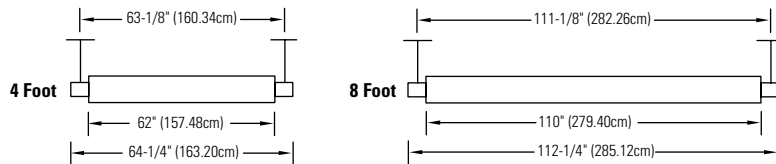

ZONAL LUMEN SUMMARY

ZONE	LUMENS	% BARELAMP	% LUMINAIRE
0-90	1911	65.9	100
90-180	0	0	0
0-180	1911	65.9	100

COEFFICIENTS OF UTILIZATION

% EFFECTIVE CEILING CAVITY REFLECTANCE

ROOM CAVITY RATIO	80			70			50		
	50	30	10	50	30	10	50	30	10
0	65	65	65	56	56	56	38	38	38
1	57	54	52	51	46	45	33	32	31
2	49	46	42	46	39	37	29	27	26
3	43	39	35	42	33	31	26	23	21
4	38	33	29	38	29	26	22	20	18
5	34	29	25	35	25	22	20	17	15
6	30	25	21	32	22	18	18	15	13
7	27	22	18	29	19	16	16	13	11
8	24	19	16	27	17	14	14	12	10
9	22	17	14	25	15	12	13	10	9
10	20	15	12	23	13	11	12	9	8

ZONAL LUMEN SUMMARY

ZONE	LUMENS	% BARELAMP	% LUMINAIRE
0-90	0	0	0
90-180	1987	68.5	100
0-180	1987	68.5	100

Sample Run

Fixture Lengths & Mounting Locations

Louver, Lens and Joiner Block Accessories

CD5LV
4' Black Louver