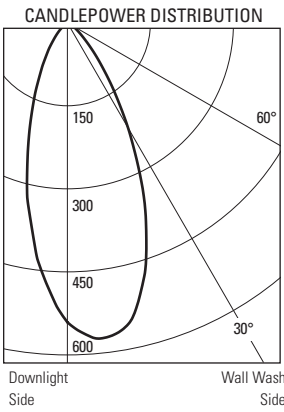

50W MR16 - 40° FLOOD GE HALOGEN LAMP, LUMEN RATING = 800 LMS., 120V ELECTRONIC TRANSFORMER CL FINISH REFLECTOR, REPORT NO. 2816FR

Distance From Ceiling in Feet	Multiple Units - Footcandles On Wall 2' from Wall - 2' On Center		
	2'	2'	2'
1	3.8	3.4	3.8
2	9.8	8.9	9.8
3	16.0	15.1	16.0
4	17.6	17.1	17.6
5	15.8	15.5	15.8
6	13.8	13.6	13.8
7	11.4	11.3	11.4
8	9.6	9.5	9.6
9	8.2	8.2	8.2
10	7.2	7.2	7.2
11	6.5	6.5	6.5
12	6.0	6.0	6.0
13	5.7	5.7	5.7
14	5.6	5.6	5.6

Distance From Ceiling in Feet	Multiple Units - Footcandles On Wall 2' from Wall - 3' On Center		
	3'	3'	3'
1	3.0	2.0	3.0
2	8.1	4.8	8.1
3	11.9	9.1	11.9
4	12.5	10.9	12.5
5	10.9	10.2	10.9
6	9.5	9.1	9.5
7	7.8	7.5	7.8
8	6.5	6.4	6.5
9	5.6	5.5	5.6
10	4.9	4.8	4.9
11	4.4	4.4	4.4
12	4.1	4.0	4.1
13	3.8	3.8	3.8
14	3.8	3.8	3.8

Distance From Ceiling in Feet	Multiple Units - Footcandles On Wall 3' from Wall - 3' On Center		
	3'	3'	3'
1	1.6	1.5	1.6
2	2.7	2.3	2.7
3	4.6	4.2	4.6
4	6.8	6.4	6.8
5	8.1	7.8	8.1
6	8.3	8.0	8.3
7	7.9	7.7	7.9
8	7.3	7.2	7.3
9	6.7	6.6	6.7
10	6.0	6.0	6.0
11	5.5	5.4	5.5
12	5.0	5.0	5.0
13	4.7	4.7	4.7
14	4.5	4.5	4.5

50W MR16 - 40° FLOOD SYLVANIA HALOGEN LAMP, LUMEN RATING = 1125 LMS., 120V ELECTRONIC TRANSFORMER CL FINISH REFLECTOR, REPORT NO. 2700FR