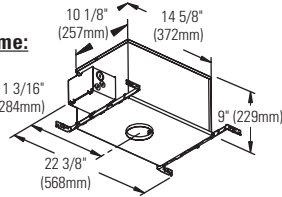

Calculite® Evolution Lensed Wall Washer **C3MRL**

Non-IC Frame:

- C3LV
- C3LVE1
- C3LVE2

Non-IC AirSeal Frame:

- C3ALV
- C3ALVE1
- C3ALVE2

IC AirSeal Frame:

- C3AICLV
- C3ALCLVE1

Ceiling Cutout: 3 1/2" (130mm) Dia.