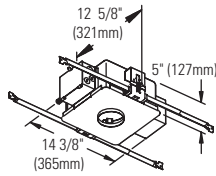

Calculite® Evolution Lensed Wall Washer **C3MRL**

Non-IC Frame:

- C3LV
- C3LVE1
- C3LVE2

Non-IC AirSeal Frame:

- C3ALV
- C3ALVE1
- C3ALVE2

IC AirSeal Frame:

- C3AICLV
- C3ALCLVE1

Ceiling Cutout: 3 1/2" (130mm) Dia.