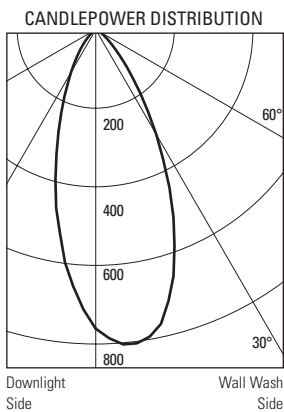

Distance From Ceiling in Feet	Multiple Units - Footcandles On Wall 2' from Wall - 2' On Center		
	2'	2'	2'
1	3.7	3.3	3.7
2	9.8	8.9	9.8
3	15.9	15.1	15.9
4	17.5	17.1	17.5
5	15.8	15.5	15.8
6	13.8	13.6	13.8
7	11.3	11.2	11.3
8	9.6	9.5	9.6
9	8.2	8.1	8.2
10	7.2	7.1	7.2
11	6.4	6.4	6.4
12	5.9	5.9	5.9
13	5.6	5.6	5.6
14	5.6	5.5	5.6

Distance From Ceiling in Feet	Multiple Units - Footcandles On Wall 2' from Wall - 3' On Center		
	3'	3'	3'
1	3.0	1.9	3.0
2	8.0	4.8	8.0
3	11.9	9.1	11.9
4	12.5	10.9	12.5
5	10.9	10.1	10.9
6	9.4	9.0	9.4
7	7.7	7.5	7.7
8	6.5	6.4	6.5
9	5.5	5.5	5.5
10	4.8	4.8	4.8
11	4.3	4.3	4.3
12	4.0	4.0	4.0
13	3.8	3.8	3.8
14	3.7	3.7	3.7

Distance From Ceiling in Feet	Multiple Units - Footcandles On Wall 3' from Wall - 3' On Center		
	3'	3'	3'
1	1.6	1.4	1.6
2	2.7	2.3	2.7
3	4.6	4.2	4.6
4	6.8	6.3	6.8
5	8.0	7.7	8.0
6	8.2	8.0	8.2
7	7.8	7.7	7.8
8	7.3	7.1	7.3
9	6.6	6.5	6.6
10	6.0	5.9	6.0
11	5.4	5.4	5.4
12	5.0	4.9	5.0
13	4.7	4.6	4.7
14	4.5	4.4	4.5

Job Information **Type:**

Lightolier a Genlyte company www.lightolier.com
631 Airport Road, Fall River, MA 02720 • (508) 679-8131 • Fax (508) 674-4710
We reserve the right to change details of design, materials and finish.
© 2007 Genlyte Group LLC • E1107