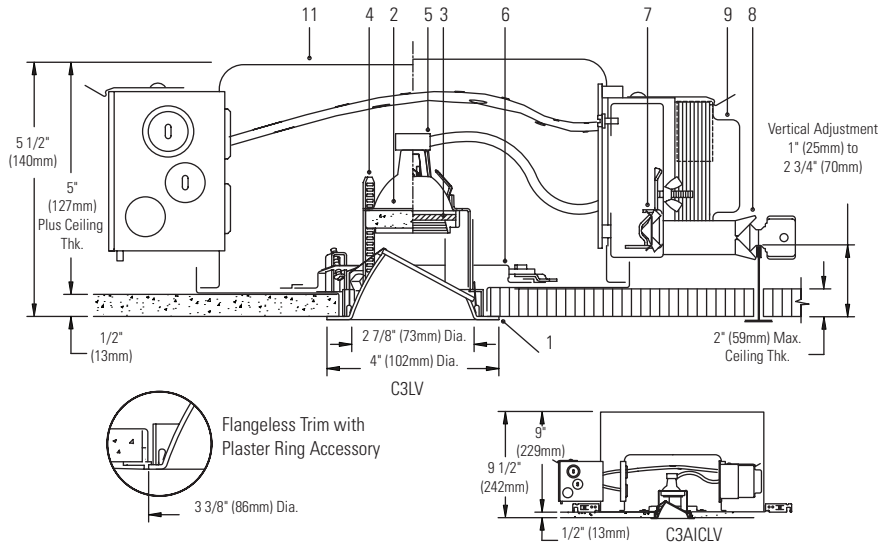

Calculite® Evolution Lensed Wall Washer **C3MRL**

Non-IC Frame:

- C3LV
- C3LVE1
- C3LVE2

Non-IC AirSeal Frame:

- C3ALV
- C3ALVE1
- C3ALVE2

IC AirSeal Frame:

- C3AICLV
- C3ALCLVE1

Ceiling Cutout: 3 1/2" (130mm) Dia.