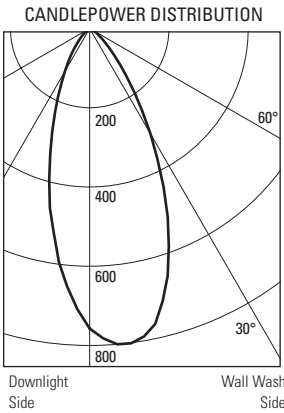

37W MR16 IR - 40° FLOOD SYLVANIA HALOGEN LAMP, LUMEN RATING = 840 LMS., 120V ELECTRONIC TRANSFORMER CL FINISH REFLECTOR, REPORT NO. 2774FR

Distance From Ceiling in Feet	Multiple Units - Footcandles On Wall 2' from Wall - 2' On Center		
	2'	2'	2'
1	2.8	2.5	2.8
2	7.3	6.7	7.3
3	11.9	11.3	11.9
4	13.1	12.8	13.1
5	11.8	11.6	11.8
6	10.3	10.2	10.3
7	8.5	8.4	8.5
8	7.2	7.1	7.2
9	6.1	6.1	6.1
10	5.4	5.3	5.4
11	4.8	4.8	4.8
12	4.5	4.5	4.5
13	4.2	4.2	4.2
14	4.2	4.1	4.2

Distance From Ceiling in Feet	Multiple Units - Footcandles On Wall 2' from Wall - 3' On Center		
	3'	3'	3'
1	2.2	1.4	2.2
2	6.0	3.6	6.0
3	8.9	6.8	8.9
4	9.3	8.2	9.3
5	8.2	7.6	8.2
6	7.1	6.8	7.1
7	5.8	5.6	5.8
8	4.9	4.8	4.9
9	4.2	4.1	4.2
10	3.6	3.6	3.6
11	3.3	3.3	3.3
12	3.0	3.0	3.0
13	2.9	2.9	2.9
14	2.8	2.8	2.8

Distance From Ceiling in Feet	Multiple Units - Footcandles On Wall 3' from Wall - 3' On Center		
	3'	3'	3'
1	1.2	1.1	1.2
2	2.0	1.7	2.0
3	3.4	3.1	3.4
4	5.1	4.7	5.1
5	6.0	5.8	6.0
6	6.2	6.0	6.2
7	5.9	5.8	5.9
8	5.5	5.4	5.5
9	5.0	4.9	5.0
10	4.5	4.5	4.5
11	4.1	4.1	4.1
12	3.8	3.7	3.8
13	3.5	3.5	3.5
14	3.4	3.4	3.4