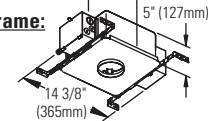

Calculite® Evolution Lensed Wall Washer **C3MRL**

Non-IC Frame:

- C3LV
- C3LVE1
- C3LVE2

Non-IC AirSeal Frame:

- C3ALV
- C3ALVE1
- C3ALVE2

IC AirSeal Frame:

- C3AICLV
- C3ALCLVE1

Ceiling Cutout: 3 1/2" (130mm) Dia.