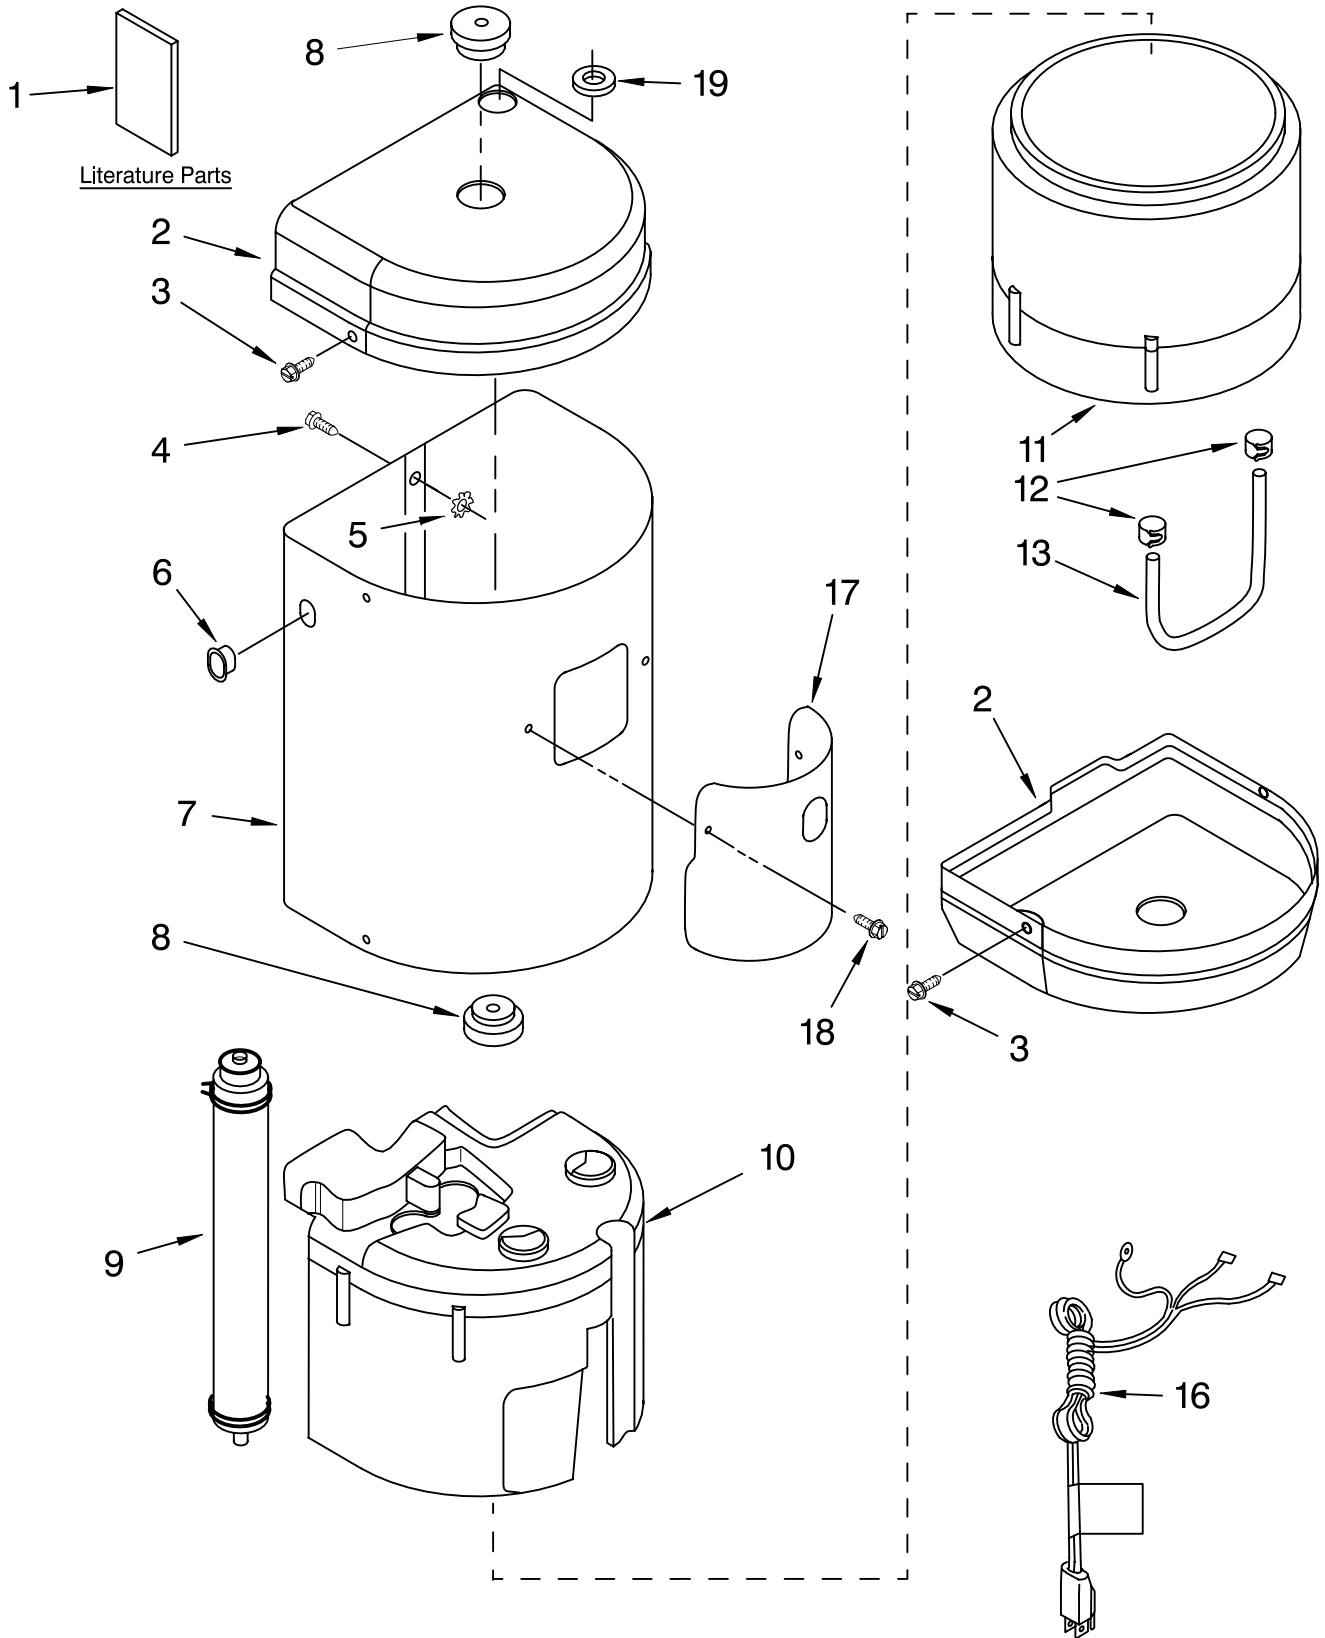

OUTER COVER & INSULATION PARTS

For Models: KHWG160PCR0, KHWG160PSS0
(Chrome) (Stainless Steel)

FOR ORDERING INFORMATION REFER TO PARTS PRICE LIST

OUTER COVER & INSULATION PARTS

For Models: KHWG160PCR0, KHWG160PSS0
(Chrome) (Stainless Steel)

Illus. No.	Part No.	DESCRIPTION
1	8538287	Literature Parts Instructions, Installation & Use & Care Guide
2	3192031	End Cap
3	4169569	Screw, Drive
4	3192294	Screw, Machine
5	4159493	Lockwasher
6	3191431	Strain Relief, Power Cord
7	3193265	Shell
8	8534011	Bushing, Molded
9	3192006	Displacer
10	3192011	Insulation, Top
11	3192012	Insulation, Bottom
12	3400975	Clamp, Hose
13	8541031	Hose, Clear
16	3192352	Cord, Power
17	3192317	Front Cover
18	311932	Screw, 6-32 X .250
19	3192013	Grommet

FOR ORDERING INFORMATION REFER TO PARTS PRICE LIST