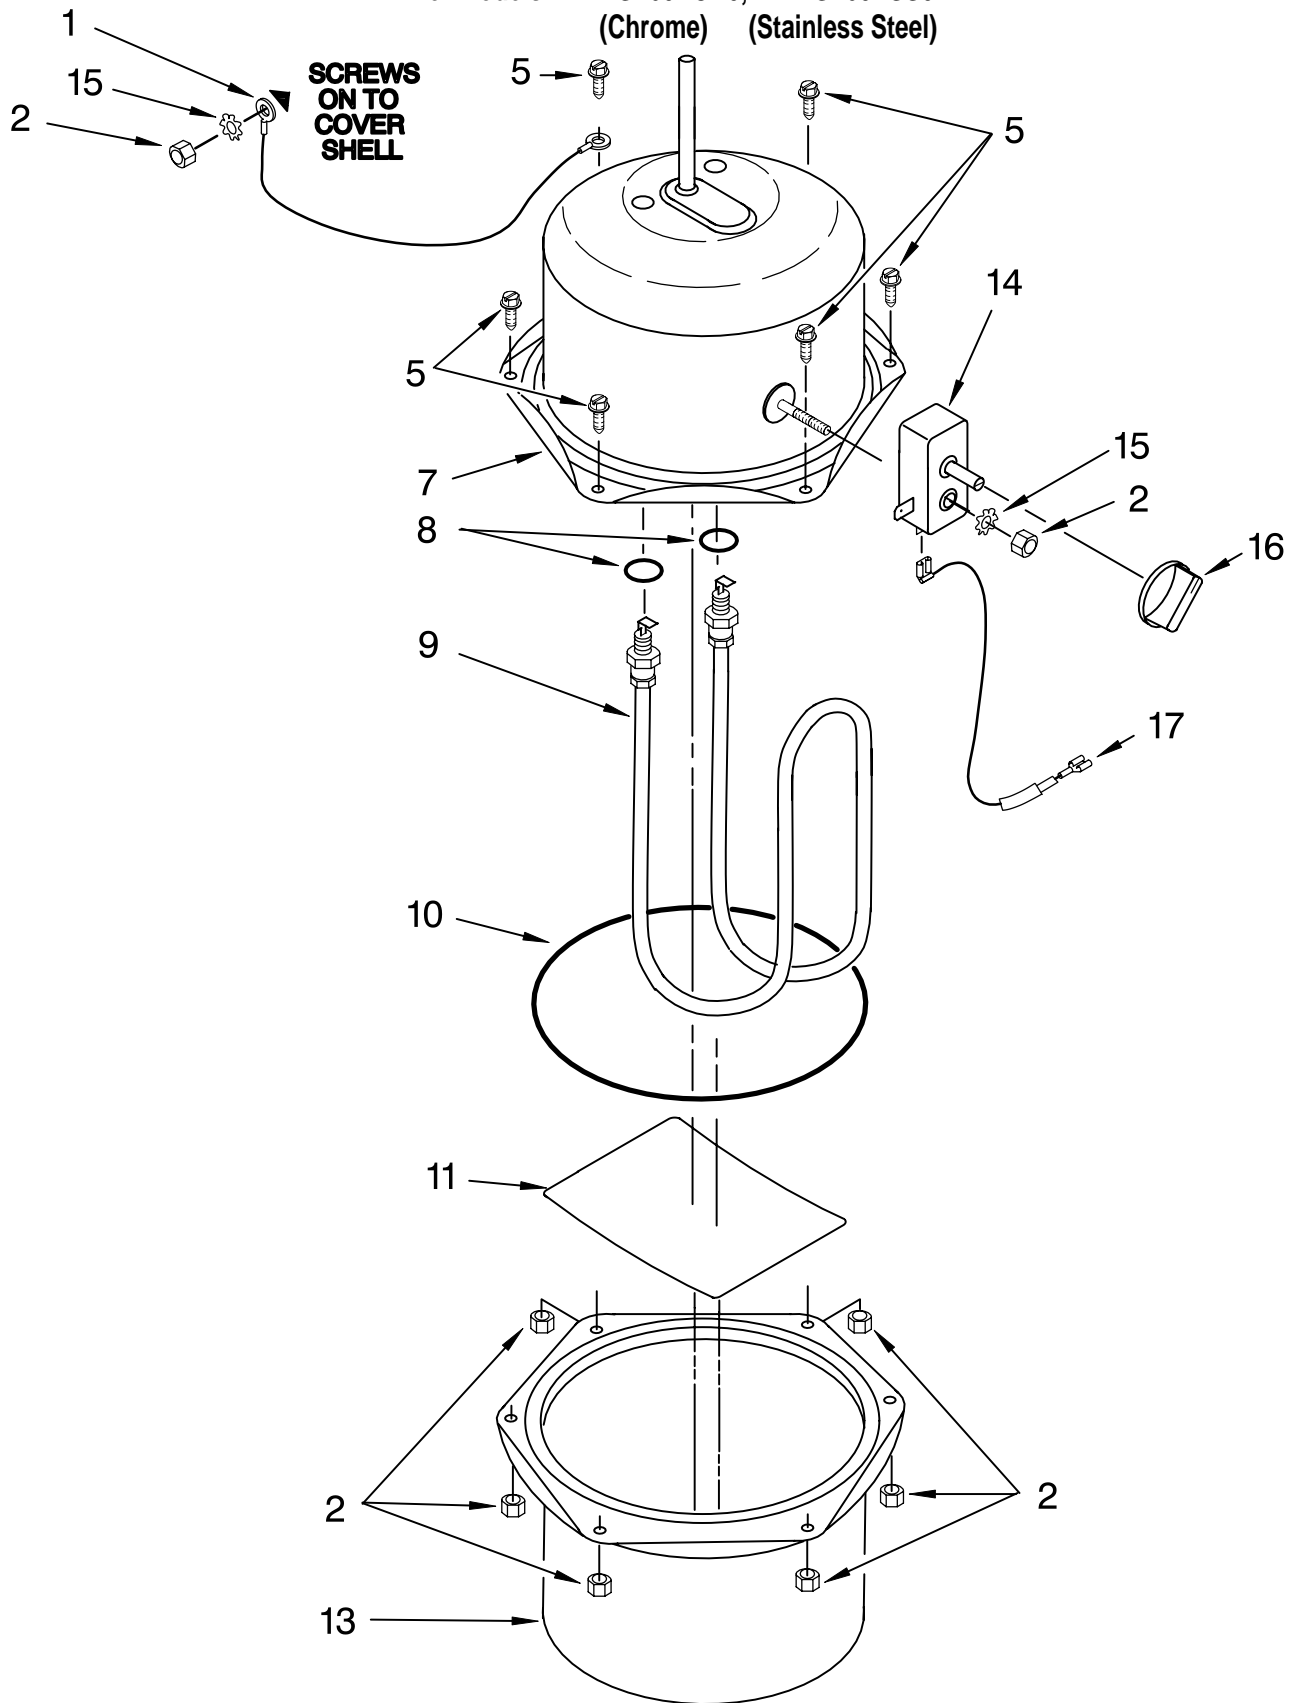

UPPER & LOWER TANK SHELL

For Models: KHVG160PCR0, KHVG160PSS0

(Chrome) (Stainless Steel)

FOR ORDERING INFORMATION REFER TO PARTS PRICE LIST

UPPER & LOWER TANK SHELL

For Models: KHWG160PCR0, KHWG160PSS0
(Chrome) (Stainless Steel)

Illus. No.	Part No.	DESCRIPTION
1	3192080	Ground Wire
2	4159072	Nut
5	3400829	Screw
7	3193068	Shell, Tank Upper
8	4159825	O-Ring
9	3191376	Element, Heating
10	4159824	O-Ring
11	4176126	Deflector
13	8565547	Shell, Tank Lower
14	3193512	Thermostat
15	4159493	Lockwasher
16	3192538	Knob, Thermostat
17	3193190	Fuse, Thermo

FOR ORDERING INFORMATION REFER TO PARTS PRICE LIST