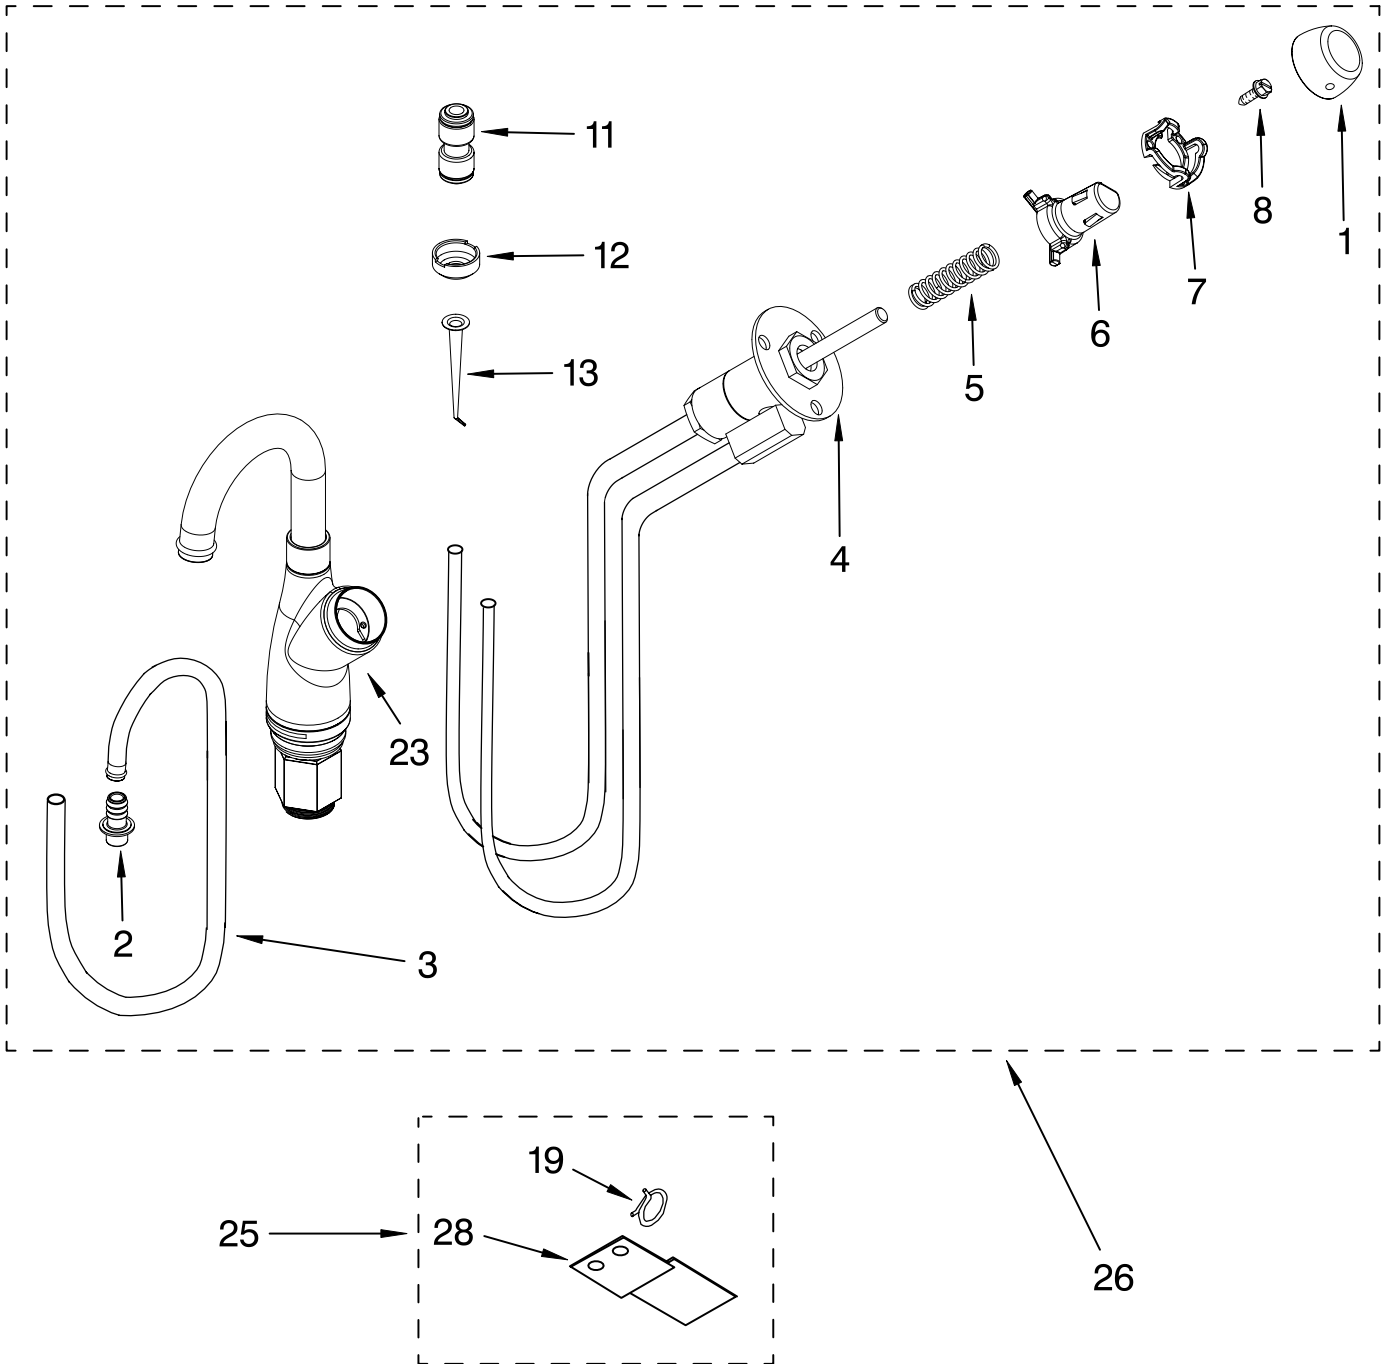

FOR ORDERING INFORMATION REFER TO PARTS PRICE LIST

UPPER & LOWER TANK SHELL

For Models: KHVG160PCR0, KHVG160PSS0

(Chrome) (Stainless Steel)

FOR ORDERING INFORMATION REFER TO PARTS PRICE LIST

UPPER & LOWER TANK SHELL

For Models: KHWG160PCR0, KHWG160PSS0
(Chrome) (Stainless Steel)

Illus. No.	Part No.	DESCRIPTION
1	3192080	Ground Wire
2	4159072	Nut
5	3400829	Screw
7	3193068	Shell, Tank Upper
8	4159825	O-Ring
9	3191376	Element, Heating
10	4159824	O-Ring
11	4176126	Deflector
13	8565547	Shell, Tank Lower
14	3193512	Thermostat
15	4159493	Lockwasher
16	3192538	Knob, Thermostat
17	3193190	Fuse, Thermo

FOR ORDERING INFORMATION REFER TO PARTS PRICE LIST

SPOUT UNIT PARTS

For Models: KHWG160PCR0, KHWG160PSS0
(Chrome) (Stainless Steel)

Illus. No.	Part No.	DESCRIPTION
1	8557913	Knob Chrome
	8557914	Stainless
2	8558165	Adapter, Hose
3	8558433	Tube
4	8557791	Valve Assembly (Small)
5	8557546	Spring

Illus. No.	Part No.	DESCRIPTION
6	8557545	Cam, Follower
7	8557544	Cam
8	8534013	Screw
11	3191383	Water Union
12	3191385	Cover, Collet
13	3193133	Screen, Inlet
19	3400975	Clamp, Tube

Illus. No.	Part No.	DESCRIPTION
23	8557894	Spout Body Chrome
	8557895	Stainless
25	8538300	Installation Kit
26		Spout Assembly
	8557911	Chrome
	8557912	Stainless
28	4162589	Bracket, Mounting