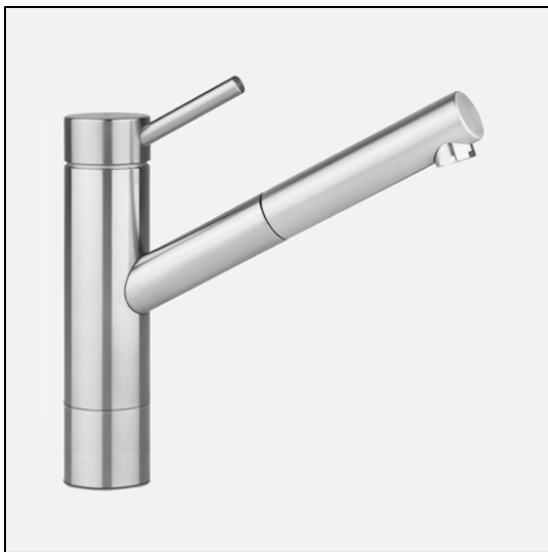

KWC SUPRIMO

Model number:

10.271.303.[---] 9" Reach

Single-hole, single lever kitchen mixer with swivel spout and pull-out aerator

Available in:

[700] Stainless steel

Features:

- Stainless Steel housing and pull-out
- With pillar extension
- Swivel pull-out spout 140°
- Pull-out length 27"
- Universal ceramic disc cartridge with adjustable temperature and flow rate limitation
- Flex supply hoses, 3/8" compression fittings
- Mounting hole size $\varnothing = 1 \frac{3}{8}$ "
- Flow rate: 2.2 gpm @ 60 psi