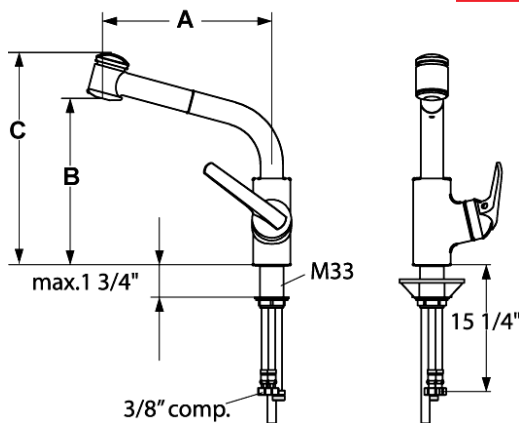

KWC DOMO

Model number:

10.061.002.[---] 7" Reach

10.061.003.[---] 9" Reach

Single-hole, single side-lever kitchen mixer with high swivel spout and pull-out spray

Available in:

10.061.002.[---]

[000] All chrome

[127] Splendure™ Stainless Steel

10.061.003.[---]

[000] All chrome

[102] White

[127] Splendure™ Stainless Steel

Measurements:

10.061.002.[---] A= 7" B= 8 1/2" C= 10 3/4"

10.061.003.[---] A= 9" B= 9" C= 11 1/4"

Features:

- Swivel spout 360°
- Pull-out hand-spray
 - TAC turn and clean aerator,
 - KWC JETCLEAN technology
 - automatic diverter reset
 - lockable spray mode
 - pull-out length 27"
- Universal ceramic disc cartridge with adjustable temperature and flow rate limitation
- Flexible supply hoses, 3/8" compression fittings
- Mounting hole size $\varnothing = 1 \frac{3}{8}$ "
- Flow rate: 2.2 gpm @ 60 psi