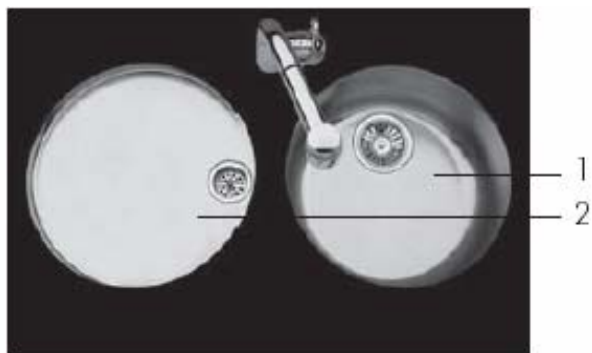

KWC COMO

Photo represents only one possible configuration for mounting individual bowls

Model numbers:

(1) S.10.R4.01	Undermount	7" Deep
(2) S.10.R4.02	Undermount	1" Deep

Features:

- High buffed finish
- 18 gauge 18/10 chromium/nickel stainless steel
- Underside protected by Dinaphon®
- Mounting hardware included
- S.10.R4.01 standard 3 1/2" drain opening
- S.10.R4.02 1 1/2" drain opening
- Cutout: According to template (included)
- Recommended minimum cabinet size 39" (as shown)