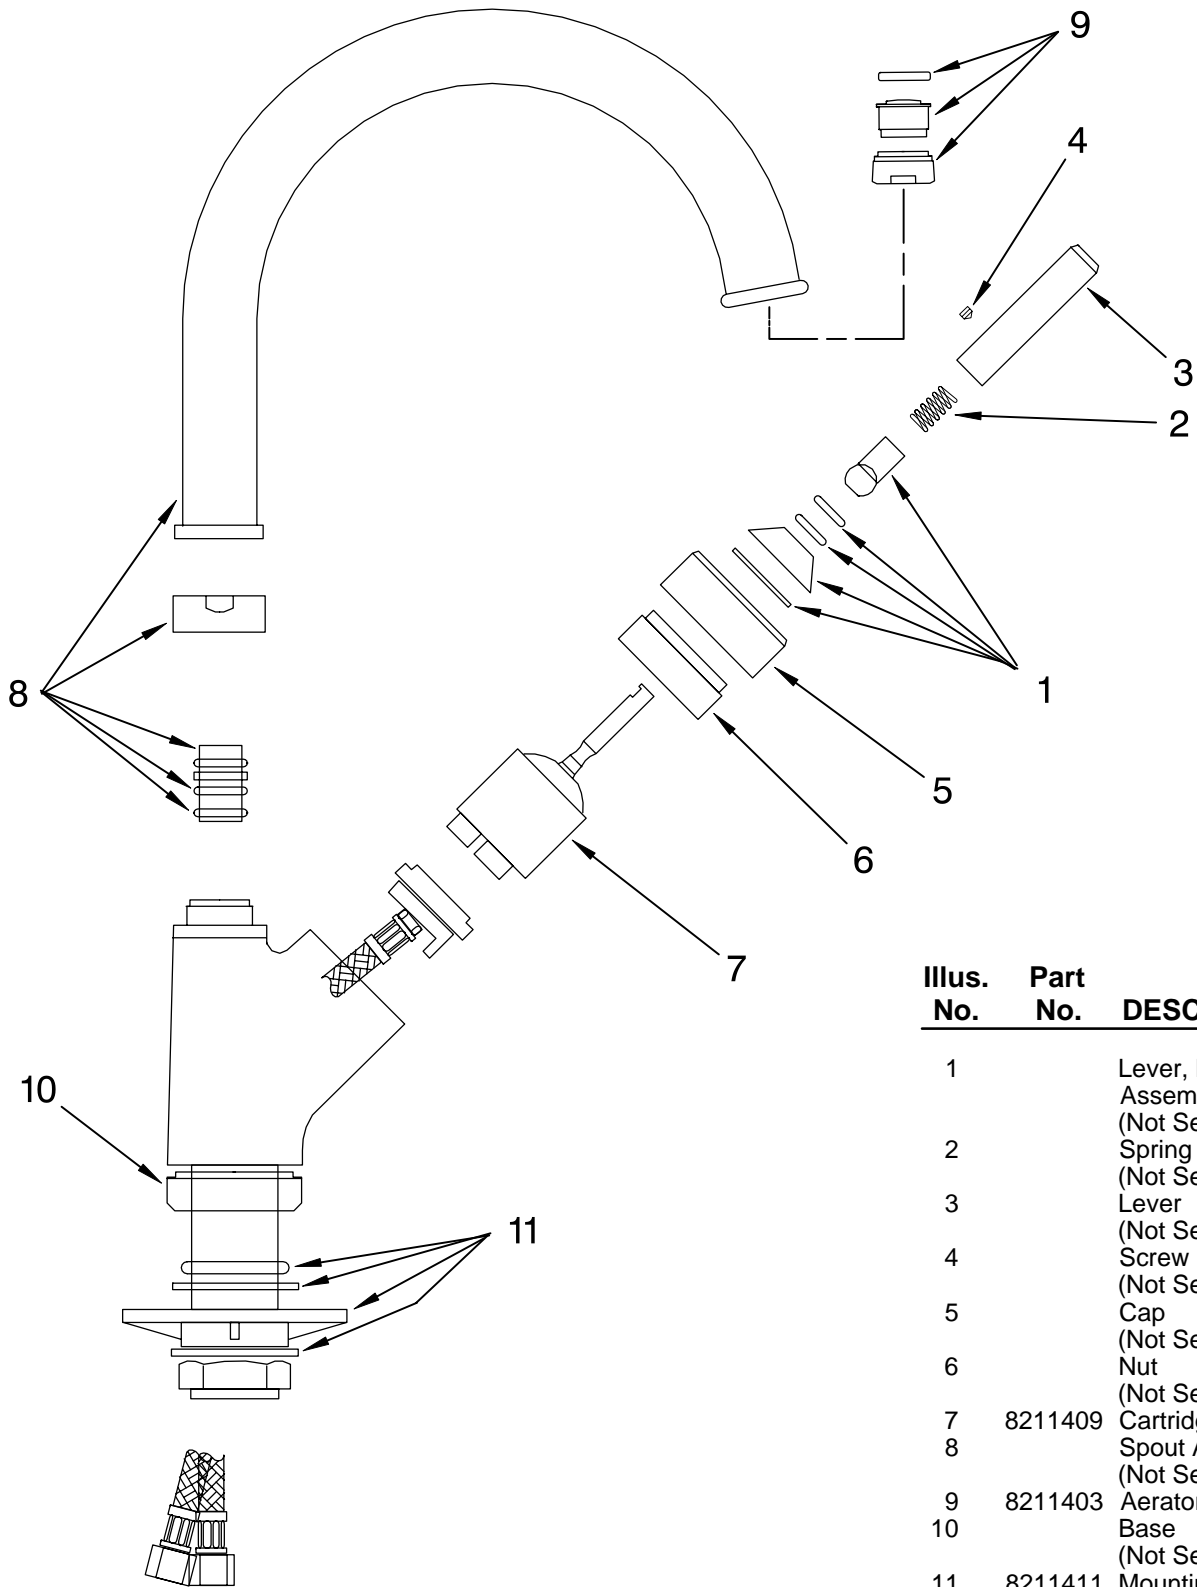

Faucet PARTS
 For Models: KKFV01LPSS, KKFV01LPCR
 (Stainless) (Chrome)

Illus. No.	Part No.	DESCRIPTION
1		Lever, Base Assembly (Not Serviced)
2		Spring (Not Serviced)
3		Lever (Not Serviced)
4		Screw (Not Serviced)
5		Cap (Not Serviced)
6		Nut (Not Serviced)
7	8211409	Cartridge
8		Spout Assembly (Not Serviced)
9	8211403	Aerator
10		Base (Not Serviced)
11	8211411	Mounting Assembly