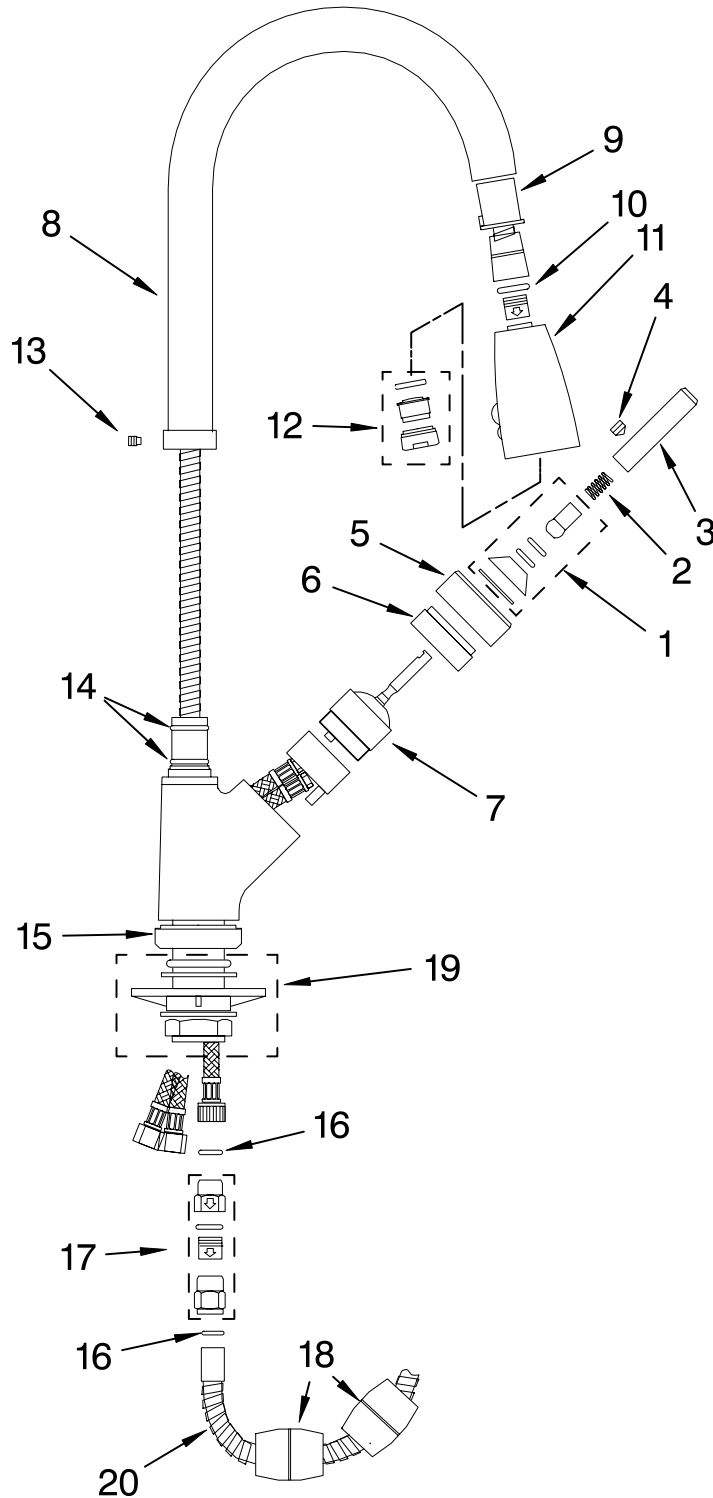

For Models: KKFV01SPSS, KKFV01SPCR
(Stainless) (Chrome)

Illus. No.	Part No.	DESCRIPTION
1		Base, Lever (Not Serviced)
2		Spring (Not Serviced)
3		Lever (Not Serviced)
4		Screw (Not Serviced)
5		Cap (Not Serviced)
6		Nut (Not Serviced)
7	8211401	Cartridge
8		Spout Assembly (Not Serviced)
9		Insert, Plastic (Not Serviced)
10	8211406	Screen
11		Spray, Pull Down
	8211402	Stainless
	8211416	Chrome
12	8211403	Aerator
13		Screw (Not Serviced)
14		O-Ring (Not Serviced)
15		Base (Not Serviced)
16	8211404	Fiber
17	8211410	Check Valve Assembly
18	8211407	Weight
19	8211411	Mounting Assy
20	8211405	Hose

FOR ORDERING INFORMATION REFER TO PARTS PRICE LIST