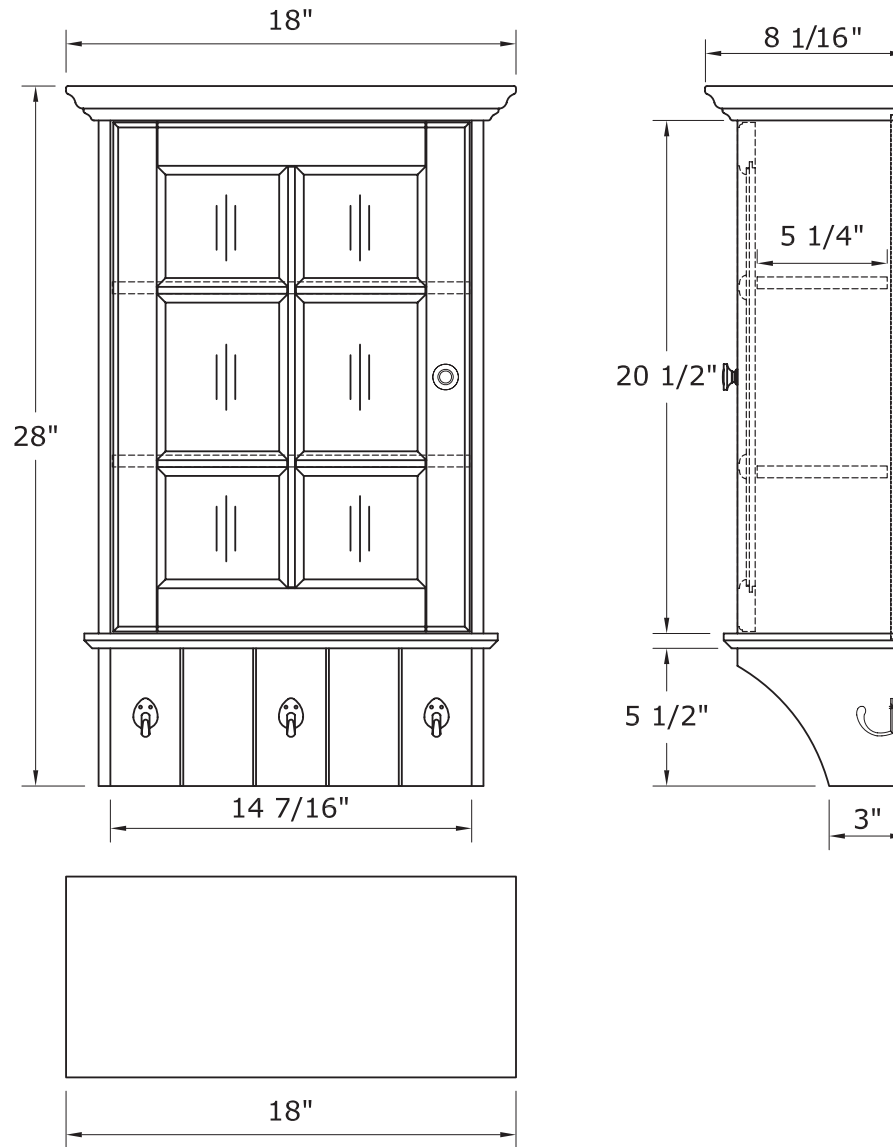

Wall Cabinet
HUWW1828