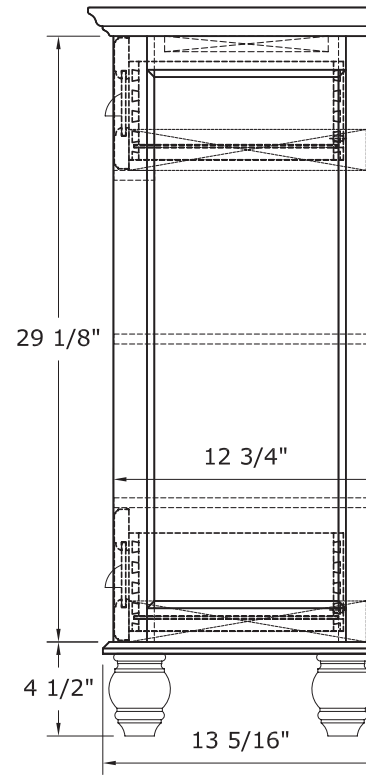

Floor Cabinet
HUWF1534