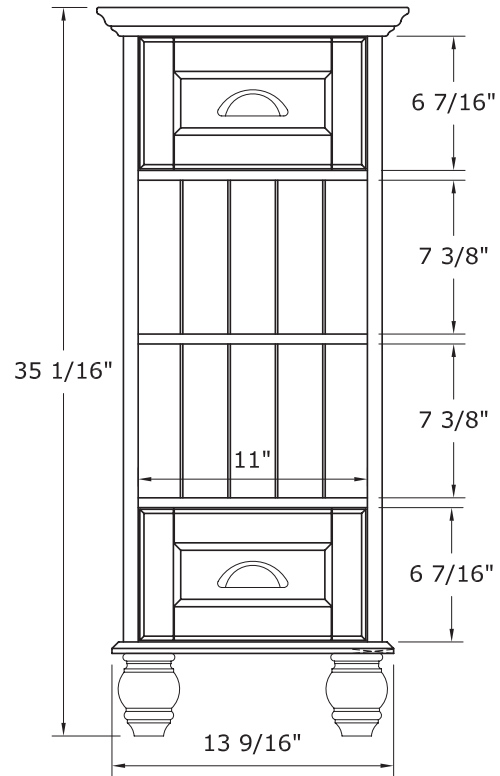

Floor Cabinet
HUWF1534