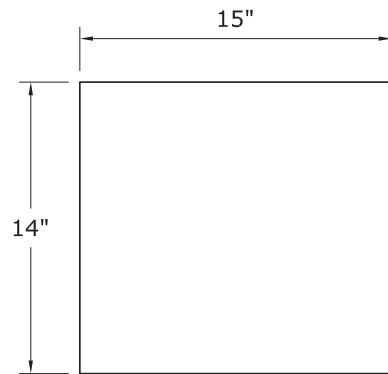

Floor Cabinet
HUWF1534