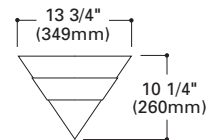

**H2580 Keystone Sconce - Incandescent****Lamp:** 60W, 75W, 100W A19**H2581 Keystone Sconce - Compact Fluorescent****Lamp:** 13W DTT Compact Fluorescent**Finish:** White (P), Satin Brass with Polished Brass (B)**Notes:** Damp location listed. Compact fluorescent 120V AC input only.**H2590 Wedge Sconce - Incandescent****Lamp:** 60W, 75W, 100W A19**H2591 Wedge Sconce - Compact Fluorescent****Lamp:** 13W DTT Compact Fluorescent**Finish:** White (P), Polished Brass (PB)**Notes:** Damp location listed. Compact fluorescent 120V AC input only.**H2573 Cascade I - Incandescent****Lamp:** 60W, 75W, 100W A19**H2574 Cascade I - Compact Fluorescent****Lamp:** 13W TT Compact Fluorescent**Finish:** White (P), Satin Brass (B)**Notes:** Damp location listed. Compact fluorescent 120V AC input only**H2576 Cascade II - Incandescent****Lamp:** 60W, 75W, 100W A19**H2577 Cascade II - Compact Fluorescent****Lamp:** 13W TT Compact Fluorescent**Finish:** White (P), White Body with Satin Brass Accent (B)**Notes:** Damp location listed. Compact fluorescent 120V AC input only.