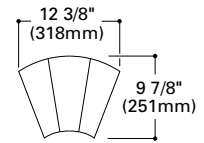

**H2580 Keystone Sconce - Incandescent****Lamp:** 60W, 75W, 100W A19**H2581 Keystone Sconce - Compact Fluorescent****Lamp:** 13W DTT Compact Fluorescent**Finish:** White (P), Satin Brass with Polished Brass (B)**Notes:** Damp location listed. Compact fluorescent 120V AC input only.**H2590 Wedge Sconce - Incandescent****Lamp:** 60W, 75W, 100W A19**H2591 Wedge Sconce - Compact Fluorescent****Lamp:** 13W DTT Compact Fluorescent**Finish:** White (P), Polished Brass (PB)**Notes:** Damp location listed. Compact fluorescent 120V AC input only.**H2573 Cascade I - Incandescent****Lamp:** 60W, 75W, 100W A19**H2574 Cascade I - Compact Fluorescent****Lamp:** 13W TT Compact Fluorescent**Finish:** White (P), Satin Brass (B)**Notes:** Damp location listed. Compact fluorescent 120V AC input only**H2576 Cascade II - Incandescent****Lamp:** 60W, 75W, 100W A19**H2577 Cascade II - Compact Fluorescent****Lamp:** 13W TT Compact Fluorescent**Finish:** White (P), White Body with Satin Brass Accent (B)**Notes:** Damp location listed. Compact fluorescent 120V AC input only.