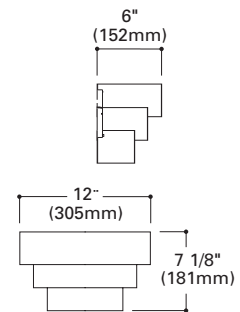

**H2580 Keystone Sconce - Incandescent****Lamp:** 60W, 75W, 100W A19**H2581 Keystone Sconce - Compact Fluorescent****Lamp:** 13W DTT Compact Fluorescent**Finish:** White (P), Satin Brass with Polished Brass (B)**Notes:** Damp location listed. Compact fluorescent 120V AC input only.**H2590 Wedge Sconce - Incandescent****Lamp:** 60W, 75W, 100W A19**H2591 Wedge Sconce - Compact Fluorescent****Lamp:** 13W DTT Compact Fluorescent**Finish:** White (P), Polished Brass (PB)**Notes:** Damp location listed. Compact fluorescent 120V AC input only.**H2573 Cascade I - Incandescent****Lamp:** 60W, 75W, 100W A19**H2574 Cascade I - Compact Fluorescent****Lamp:** 13W TT Compact Fluorescent**Finish:** White (P), Satin Brass (B)**Notes:** Damp location listed. Compact fluorescent 120V AC input only**H2576 Cascade II - Incandescent****Lamp:** 60W, 75W, 100W A19**H2577 Cascade II - Compact Fluorescent****Lamp:** 13W TT Compact Fluorescent**Finish:** White (P), White Body with Satin Brass Accent (B)**Notes:** Damp location listed. Compact fluorescent 120V AC input only.