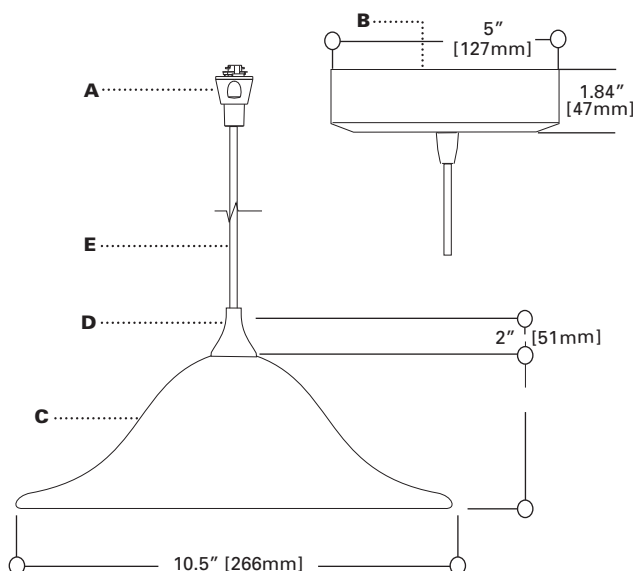

ORDERING INFORMATION

Track LV2= Linea Track H2=Low Voltage Surface Mount	TMP	4	SML	Shade Colors AmberIce=Amber Ice AmberWeb=Amber Web Blueberry=Blueberry Swirl Butterscotch=Butterscotch Twist Candy=Candy Apple Caramel=Caramel Cherries=Cherries Jubilee Coconut-Tahitian Coconut Indigo=Indigo Irish=Irish Coffee	<table border="0"> <tr> <td>Finial Finish AH=Aluminum Haze BRZ=Bronze</td> <td>Lamp Type (not included) 4=12V MR16, T4</td> <td>Attachment Finish Blank=Same as Finial BRZ=Bronze (H2 only) P=White MB=Black</td> <td> <table border="0"> <tr> <td> <table border="0"> <tr> <td>Style TMP=Trumpet</td> <td>Shade Size SML=Small</td> </tr> </table> </td> <td> <table border="0"> <tr> <td>Licorice=Black Licorice Marshmallow=Marshmallow Swirl MossyIce=Mossy Ice MossyWeb=Mossy Web Plum=Plum Wine Rocky=Rocky Road Sandstone=Sandstone Sea Moss=Sea Moss Smoke=Smoke Spumoni=Spumoni</td> </tr> </table> </td> </tr> </table> </td> </tr> </table>