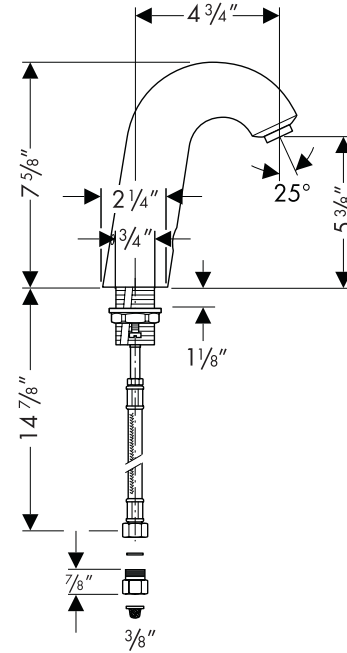

Electronic Faucet with Preset Temperature Control

15101XX1

Available in Chrome (00), Steel (80)

Product Specification

Infrared sensor	
Shutoff mode for cleaning	
ADA compliant	
Recommended water pressure	14.5 – 116 psi
Max. incoming hot water temp	120°F – 140°F*
Max. flow rate	2.2 gpm
Automatic turnoff	after 35 sec.
Battery	Lithium CR-P2/6V
Hole size	1"
Max. countertop depth	1 1/8"