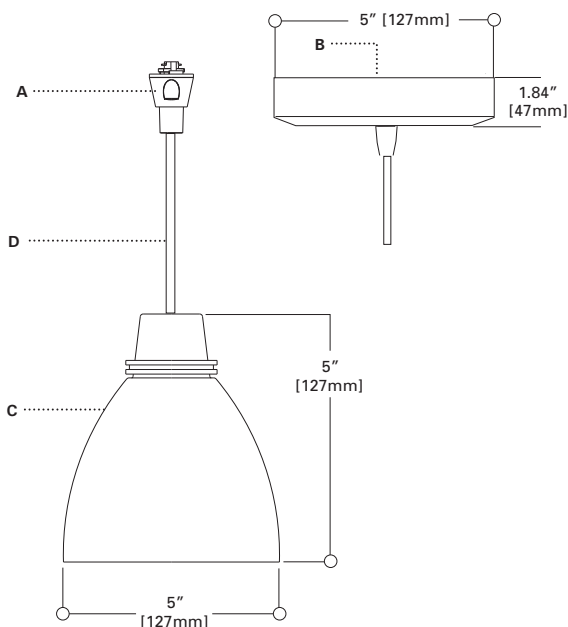

Catalog #		Type
Project		
Comments		Date
Prepared by		

SPECIFICATION FEATURES

A ... Electrical Quick Lock Adapter - Linea

Polycarbonate housing. Attaches electrically and mechanically anywhere along Linea track.

B ... Canopy - Surface Mount

Aluminum canopy with integral 12V transformer. Attaches to standard junction box.

C ... Shade

Spun Metal shade with annular grooved decorative collar. Interior is painted a white reflective finish for optimal light output.

D ... Cord

Field adjustable 8' long 18AWG clear-jacketed cord.

Labels

ETL Classified.

LV2MDME H2MDME

**Classic Low Voltage
Pendant
Dome**
50W MR16/T4

Linea
Surface

	MDME		4	
Track LV2=Linea Track H2=Low Voltage Surface Mount	Style MDME=Metal Dome	Shade Colors AH=Aluminum BRZ=Bronze	Lamp Type (not included) 4=12V MR16, T4	Adapter/Canopy Finish Blank=Same as Shade (LV2 is not available in BRZ finish) P=White MB=Black