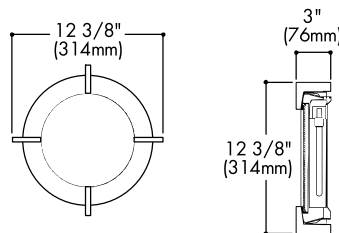

Finishes: P, PB

DIMENSIONS / CANDLEPOWER DISTRIBUTION

**WEDGE
H2590
H2591**

**INCANDESCENT/
COMPACT
FLUORESCENT**

ORDERING INFORMATION

SAMPLE NUMBER: H2590 GS

Sconces	Finish
<input type="checkbox"/>	<input type="checkbox"/>
H2590=Incandescent 60W A19, 75W A19, 100W A19, H2591=Compact Fluorescent 13W DTT (Halo Z64)	P= White c PB= Polished Brass

Finishes: P, PC, PB, B

DIMENSIONS

**DECO
H2579**

**COMPACT
FLUORESCENT**

ORDERING INFORMATION

SAMPLE NUMBER: H2579 P

Sconces	Finish
<input type="checkbox"/>	<input type="checkbox"/>
H2579=Compact Fluorescent 13W TT (Halo Z63)	P = White Insert Panel PB= Polished Brass Insert Panel PC= Polished Chrome Insert Panel B = Satin Brass Insert Panel

120V AC input only.

Finishes: W, A

DIMENSIONS

**NAUTILUS
H2515**

**COMPACT
FLUORESCENT**

ORDERING INFORMATION

SAMPLE NUMBER: H2579 P

Sconces	Finish
<input type="checkbox"/>	<input type="checkbox"/>
H2515=(2) Compact Fluorescent 13W TT (Halo Z63)	W= White (No fins) A= White with Aluminum Fins