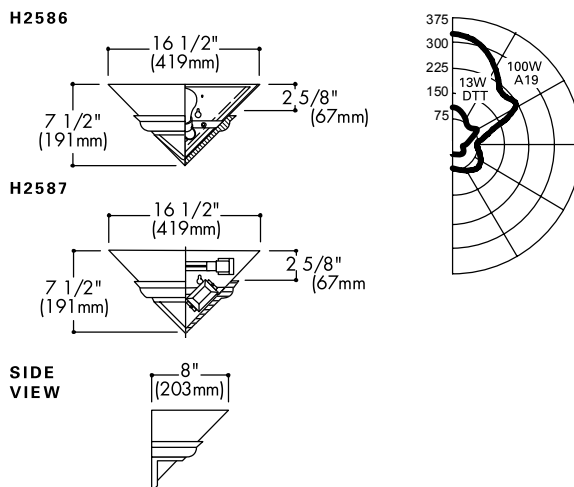

DESCRIPTION

The Cone sconce with its frosted conical diffuser provides a clean fresh look. The cone rests in a bracket available in textured White or Grey Stone. UL Listed for damp location.

Compact fluorescent 120V AC input only.

Finishes: P, GS

DIMENSIONS / CANDLEPOWER DISTRIBUTION

CONE H2586 H2587

INCANDESCENT/
COMPACT
FLUORESCENT

ORDERING INFORMATION

SAMPLE NUMBER: H2586 GS

Sconces

Finish

Finishes: P, PB

DIMENSIONS / CANDLEPOWER DISTRIBUTION

**WEDGE
H2590
H2591**

**INCANDESCENT/
COMPACT
FLUORESCENT**

ORDERING INFORMATION

SAMPLE NUMBER: H2590 GS

Sconces	Finish
<input type="checkbox"/>	<input type="checkbox"/>
H2590=Incandescent 60W A19, 75W A19, 100W A19, H2591=Compact Fluorescent 13W DTT (Halo Z64)	P= White c PB= Polished Brass