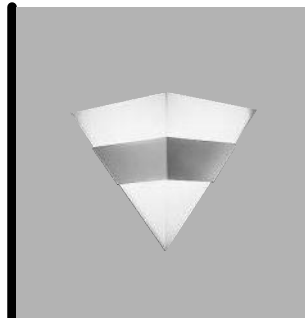

DESCRIPTION

The frosted acrylic diffuser of the Wedge nestles in a White enamel or gleaming Brass metal holder. UL Listed for damp location. Compact fluorescent 120V AC input only.

Finishes: P, PB

DIMENSIONS / CANDLEPOWER DISTRIBUTION

**WEDGE
H2590
H2591**

**INCANDESCENT/
COMPACT
FLUORESCENT**

ORDERING INFORMATION

SAMPLE NUMBER: H2590 GS

Sconces	Finish
☐	☐
H2590=Incandescent 60W A19, 75W A19, 100W A19, H2591=Compact Fluorescent 13W DTT (Halo Z64)	P= White c PB= Polished Brass

DESCRIPTION

Deco has timeless styling. Designed for mounting over single gang switch box or standard junction box with single gang plaster ring mounted vertically. UL Listed for damp location. Meets ADA requirements. Compact fluorescent 120V AC input only.

Finishes: P, PC, PB, B