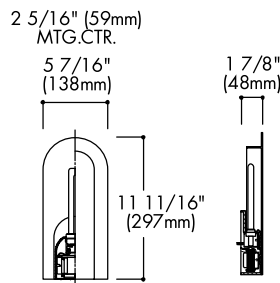

Finishes: P, PB

DIMENSIONS / CANDLEPOWER DISTRIBUTION

**WEDGE
H2590
H2591**

**INCANDESCENT/
COMPACT
FLUORESCENT**

ORDERING INFORMATION

SAMPLE NUMBER: H2590 GS

Sconces	Finish
<input type="checkbox"/>	<input type="checkbox"/>
H2590=Incandescent 60W A19, 75W A19, 100W A19, H2591=Compact Fluorescent 13W DTT (Halo Z64)	P= White c PB= Polished Brass

Finishes: P, PC, PB, B

DIMENSIONS

**DECO
H2579**

**COMPACT
FLUORESCENT**

ORDERING INFORMATION

SAMPLE NUMBER: H2579 P

Sconces	Finish
<input type="checkbox"/>	<input type="checkbox"/>
H2579=Compact Fluorescent 13W TT (Halo Z63)	P = White Insert Panel PB= Polished Brass Insert Panel PC= Polished Chrome Insert Panel B = Satin Brass Insert Panel