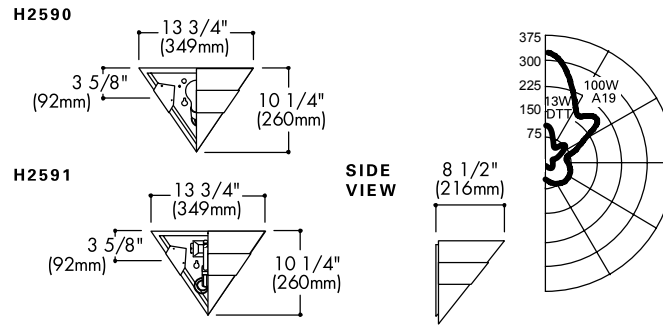

Finishes: P, PB

DIMENSIONS / CANDLEPOWER DISTRIBUTION

**WEDGE
H2590
H2591**

**INCANDESCENT/
COMPACT
FLUORESCENT**

ORDERING INFORMATION

SAMPLE NUMBER: H2590 GS

Sconces	Finish
<input type="checkbox"/>	<input type="checkbox"/>
H2590=Incandescent 60W A19, 75W A19, 100W A19, H2591=Compact Fluorescent 13W DTT (Halo Z64)	P= White c PB= Polished Brass