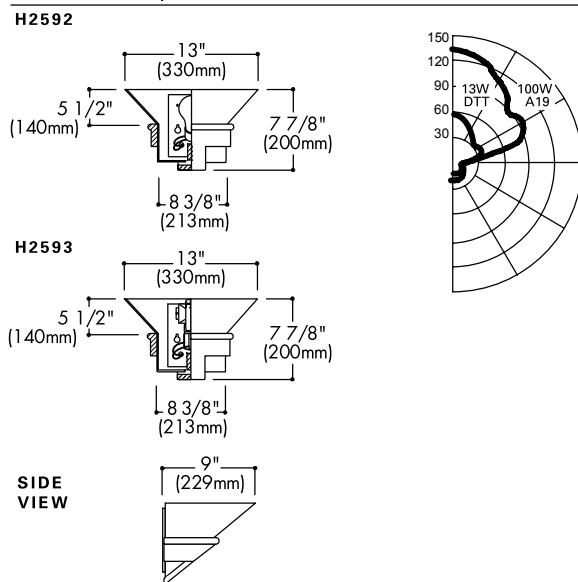

Finishes: P, GS

DIMENSIONS / CANDLEPOWER DISTRIBUTION

CONE H2586 H2587

INCANDESCENT/
COMPACT
FLUORESCENT

ORDERING INFORMATION

SAMPLE NUMBER: H2586 GS

Sconces

Finish

Finishes: P, GS

DIMENSIONS / CANDLEPOWER DISTRIBUTION

ZEPHYR H2592 H2593

INCANDESCENT/
COMPACT
FLUORESCENT

ORDERING INFORMATION

SAMPLE NUMBER: H2592 GS

Sconces

Finish