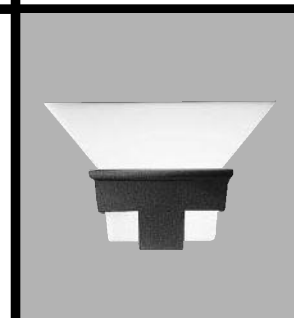

DIMENSIONS / CANDLEPOWER DISTRIBUTION

ZEPHYR H2592 H2593

INCANDESCENT/
COMPACT
FLUORESCENT

ORDERING INFORMATION

SAMPLE NUMBER: H2592 GS

Sconces

Finish

H2592=Incandescent
60W A19, 75W A19, 100W A19,
H2593=Compact Fluorescent
13W DTT (Halo Z64)

P= White
GS= Grey Stone