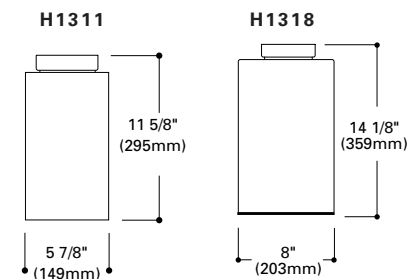

CEILING MOUNT

H1311 R40 Downlight with Baffle (150W Only)

H1318 R40 Downlight with Baffle

Finish: White (P), Bronze (BZ)

Lamp: H1311- 150W BR40

H1318 - 300W BR40

Notes: UL Damp Location Listed