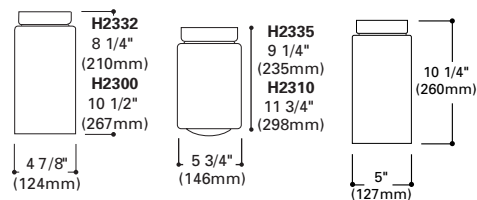

H2240 Continental Shade

Notes: 14" diameter shade with a luminescent concentric louver. White spun aluminum body with 48" cord and white ceiling canopy.

Finish: White (P)

Lamp: 60W A19, 75W A19, 100W A19, 150W A21

CEILING MOUNT

H2310 R40 Open Downlight

H2335 R40 Open Downlight

Finish: White (P), Bronze (BZ)

Lamp: 150W BR40

H2300 R30 Open Downlight

H2332 R30 Open Downlight

Finish: White (P), Bronze (BZ)

Lamp: 75W R30

H1310 R30 Downlight with Baffle

Finish: White (P), Bronze (BZ)

Lamp: 75W R30

Notes: UL Damp Location Listed