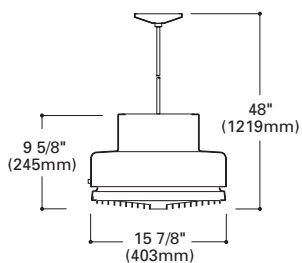

H2220 RLM Shade

Notes: 16" diameter shade. White baked enamel with 48" cord and white ceiling canopy.

Finish: White (P)

Lamp: 60W A19, 75W A19, 100W A19, 150W A21

P

H2240 Continental Shade

Notes: 14" diameter shade with a luminescent concentric louver. White spun aluminum body with 48" cord and white ceiling canopy.

H2332 R30 Open Downlight

Finish: White (P), Bronze (BZ)

Lamp: 75W R30

H1310 R30 Downlight with Baffle

Finish: White (P), Bronze (BZ)

Lamp: 75W R30

Notes: UL Damp Location Listed

CEILING MOUNT