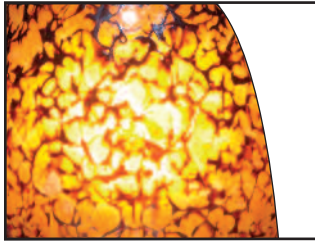

Surface
Linea
Wireway

ORDERING INFORMATION

	DRP		4		SML	
Track LV2= Linea Track H2=Low Voltage Surface Mount	Style DRP=Drop	Finial Finish AH=Aluminum Haze BRZ=Bronze (H2 only)	Lamp Type (not included) 4=12V MR16, T4	Attachment Finish LV2, H2 Blank =Same as Finial BRZ=Bronze (H2 only) P=White MB=Black	Shade Size SML=Small	Shade Colors AmberIce=Amber Ice AmberWeb=Amber Web Blueberry=Blueberry Swirl Butterscotch=Butterscotch Twist Candy=Candy Apple Caramel=Caramel Cherries=Cherries Jubilee Coconut-Tahitian Coconut Indigo=Indigo Irish=Irish Coffee Licorice=Black Licorice Marshmallow=Marshmallow Swirl MossyIce=Mossy Ice MossyWeb=Mossy Web Plum=Plum Wine Rocky=Rocky Road Sandstone=Sandstone Sea Moss=Sea Moss Smoke=Smoke Spumoni=Spumoni

SHADE COLORS

Halo Art Glass shades may vary in color, pattern and shape due to their handmade nature. Slight imperfections add to their charm and unique character.

Shown below are swatches of available shade finishes. Please note that the representations of these color swatches are subject to certain limitations due to variations of printing and viewing equipment.