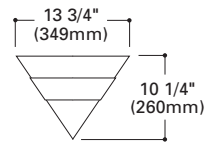

**H2580 Keystone Sconce - Incandescent****Lamp:** 60W, 75W, 100W A19**H2581 Keystone Sconce - Compact Fluorescent****Lamp:** 13W DTT Compact Fluorescent**Finish:** White (P), Satin Brass with Polished Brass (B)**Notes:** Damp location listed. Compact fluorescent 120V AC input only.**H2590 Wedge Sconce - Incandescent****Lamp:** 60W, 75W, 100W A19**H2591 Wedge Sconce - Compact Fluorescent****Lamp:** 13W DTT Compact Fluorescent**Finish:** White (P), Polished Brass (PB)**Notes:** Damp location listed. Compact fluorescent 120V AC input only.**H2573 Cascade I - Incandescent****Lamp:** 60W, 75W, 100W A19**H2574 Cascade I - Compact Fluorescent****Lamp:** 13W TT Compact Fluorescent**Finish:** White (P), Satin Brass (B)**Notes:** Damp location listed. Compact fluorescent 120V AC input only**H2576 Cascade II - Incandescent****Lamp:** 60W, 75W, 100W A19**H2577 Cascade II - Compact Fluorescent****Lamp:** 13W TT Compact Fluorescent**Finish:** White (P), White Body with Satin Brass Accent (B)**Notes:** Damp location listed. Compact fluorescent 120V AC input only.