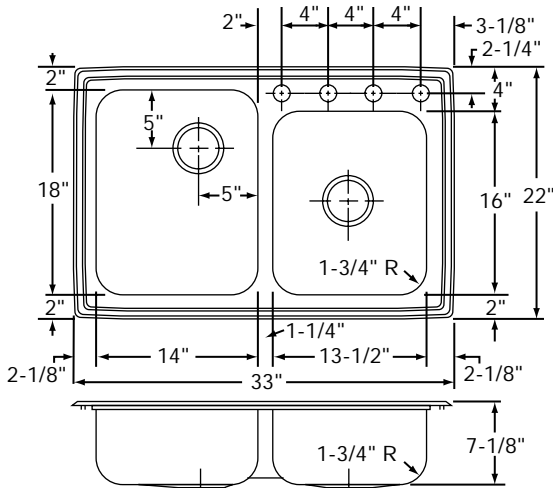

DESIGN FEATURES

Bowl Depth: 7-1/8".

Coved Corners: 1-3/4" vertical and horizontal radius.

Bowl and Faucet Deck Recess: 3/16" below outside edge of sink.

Finish: Exposed surfaces are hand blended to a lustrous highlighted satin finish.

Bottom Grid: LKBG1613.

Cutting Boards: CB1613, CB1713, CBC1714, CBR1316, CBR1418, CBS1316 and CBS1418.

SINK DIMENSIONS (INCHES)*

| Model Number | Overall | | Inside Left Bowl | | | Inside Right Bowl | | | Cutout in Countertop (1 1/2" Radius Corners) | | No. of 1 1/2" Dia. Faucet Holes 4" Center | Minimum Cabinet Size | Ship. Wt. Lbs. |
|--------------|---------|----|------------------|----|-------|-------------------|----|-------|--|--------|---|----------------------|----------------|
| | L | W | L | W | D | L | W | D | L | W | | | |
| PSRQ250 | 33 | 22 | 14 | 18 | 7 1/8 | 13 1/2 | 16 | 7 1/8 | 32 3/8 | 21 3/8 | 1, 2, S2, 3 or 4 | 36 | 18 |

*Length is left to right. Width is front to back.

Model PSRQ2504

Model PSRQ2504 Illustrated

HOLE DRILLING CONFIGURATIONS

PSRQ2501

PSRQ2503

PSRQ2502

PSRQ2504

PSRQ250S2

Quick-Clip[®] Mounting System

ALL DIMENSIONS IN INCHES, TO CONVERT TO MILLIMETERS MULTIPLY BY 25.4.

In keeping with our policy of continuing product improvement, Elkay reserves the right to change product specifications without notice.