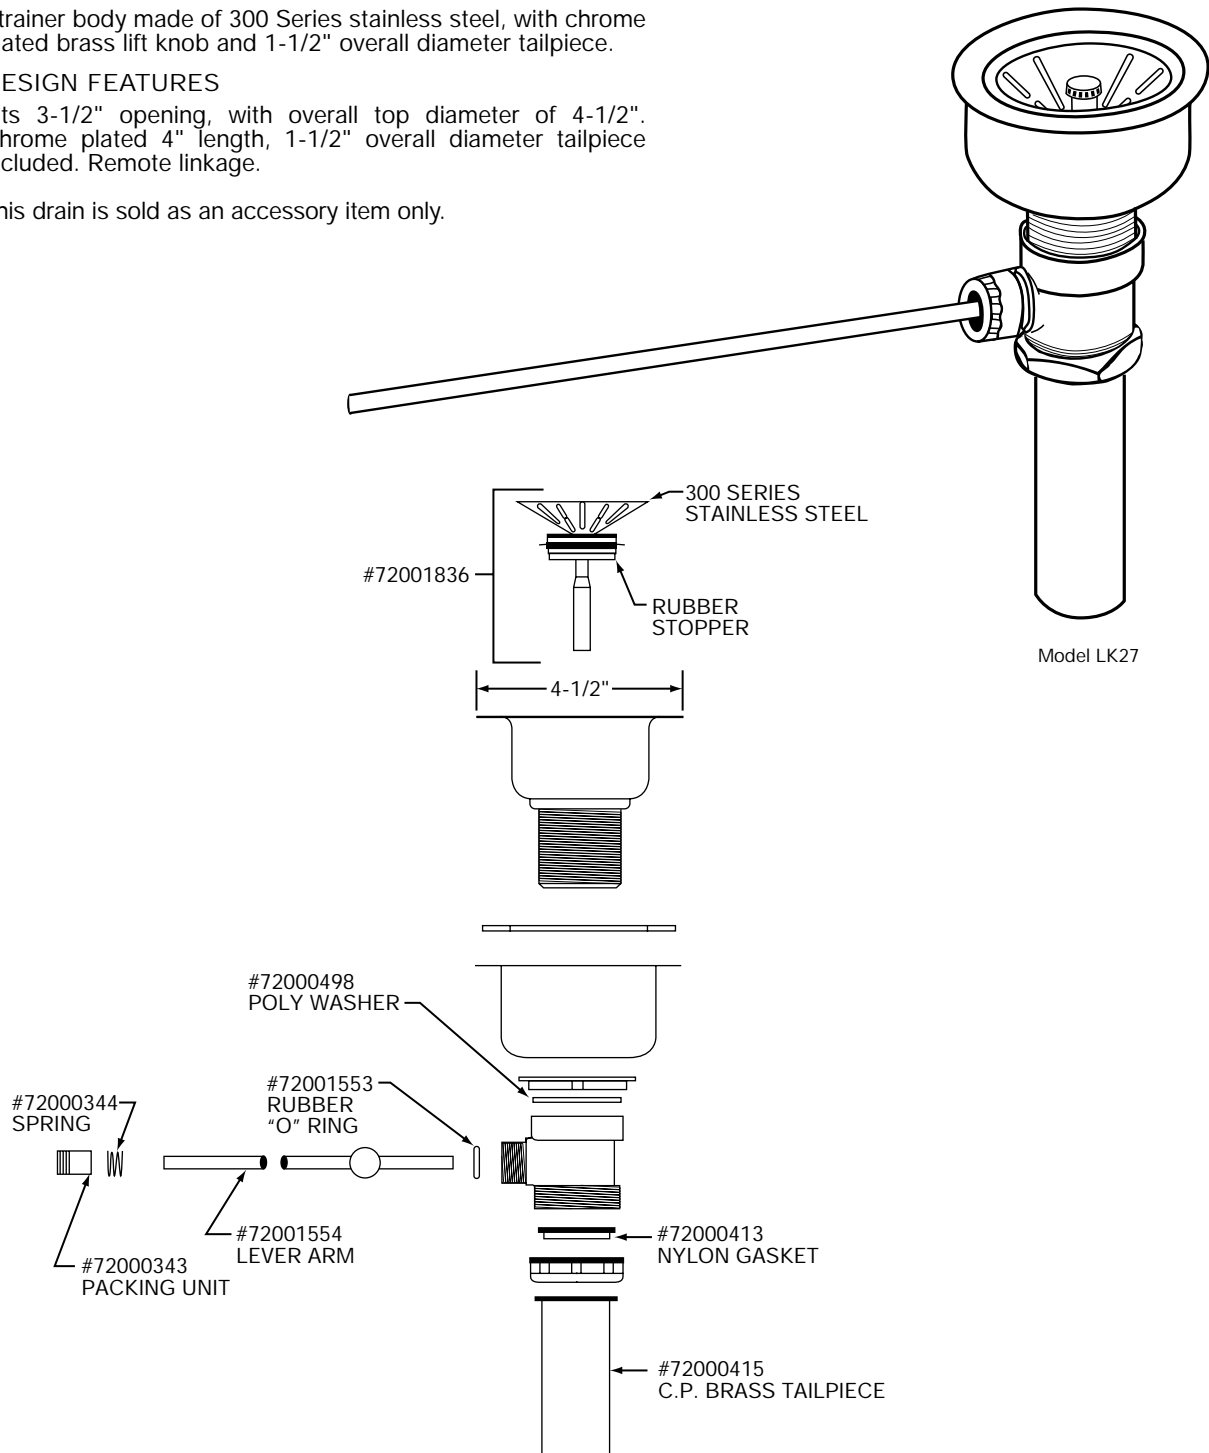

SPECIFICATIONS

GENERAL

Strainer body made of 300 Series stainless steel, with chrome plated brass lift knob and 1-1/2" overall diameter tailpiece.

DESIGN FEATURES

Fits 3-1/2" opening, with overall top diameter of 4-1/2". Chrome plated 4" length, 1-1/2" overall diameter tailpiece included. Remote linkage.

This drain is sold as an accessory item only.

ALL DIMENSIONS IN INCHES, TO CONVERT TO MILLIMETERS MULTIPLY BY 25.4.

In keeping with our policy of continuing product improvement, Elkay reserves the right to change product specifications without notice.