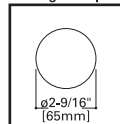

FEATURES

- Cast aluminum 'eyelid' rotates 360°
- Surface-mounted machined alum. base
- Stainless steel hardware
- ADA compliant
- UL / cUL listed
- Three (3) year warranty

Wall Rough-In Opening