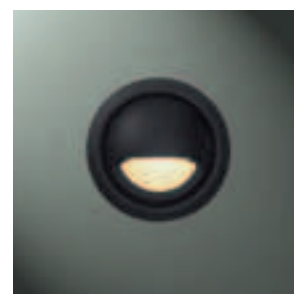

FEATURES

- Cast aluminum 'eyelid' rotates 360°
- Surface-mounted machined alum. base
- Stainless steel hardware
- ADA compliant
- UL / cUL listed
- Three (3) year warranty