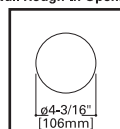

FEATURES

- Cast aluminum 'eyelid' face plate
- Recess-mounted cast aluminum base
- Stainless steel hardware
- ADA compliant
- UL / cUL listed
- Three (3) year warranty

Wall Rough-In Opening