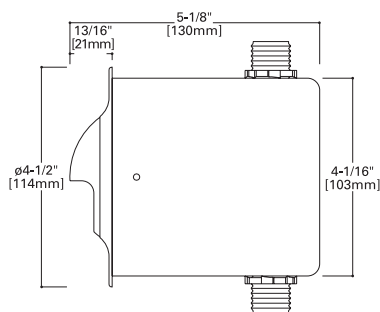

FEATURES

- Cast aluminum 'eyelid' face plate
- Recess-mounted cast aluminum base
- Stainless steel hardware
- ADA compliant
- UL / cUL listed
- Three (3) year warranty