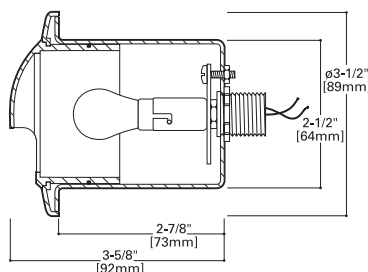

FEATURES

- Cast aluminum 'eyelid' rotates 360°
- Surface-mounted machined alum. base
- Stainless steel hardware
- ADA compliant
- UL / cUL listed
- Three (3) year warranty