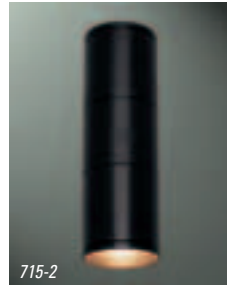

LUMIÈRE®

SAMPLE NUMBER: 714-MH39PAR20-277-BK

WESTWOOD 714

39W (max) per head
PAR20 Metal Halide

FEATURES

- Includes remote core & coil ballast/housing
- Machined housing & hood, fabricated canopy
- Holds up to 3 optical accessories
- UL / cUL listed
- Three (3) year warranty

MODEL	SOURCE	VOLTS	FINISH
714 Up or downlight	<i>Metal Halide</i> MH39PAR20 39W / PAR20 / medium	120	<i>Painted</i>
714-2 Combination up/down light	<i>Includes remote core & coil ballast / housing</i>	208	BK Black
	<i>Lamp not included</i>	240	BZ Bronze
		277	CS City silver
		347	VE Verde
			WT White

SAMPLE NUMBER: 715-MH70PAR30-277-BK

WESTWOOD 715

70W (max) per head
PAR30 Metal Halide

FEATURES

- Includes remote core & coil ballast/housing
- Machined housing & hood, fabricated canopy
- Holds up to 3 optical accessories
- UL / cUL listed
- Three (3) year warranty

SAMPLE NUMBER: 716-MH100PAR38-277-BK

WESTWOOD 716

100W (max) per head
PAR38 Metal Halide

FEATURES

- Includes remote core & coil ballast/housing
- Machined housing & hood, fabricated canopy
- Stainless steel hardware
- Holds up to 3 optical accessories
- UL / cUL listed
- Three (3) year warranty