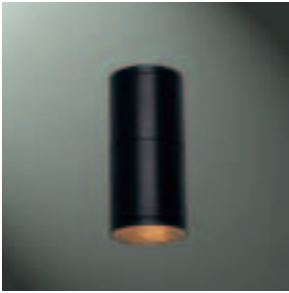

LUMIÈRE®

SAMPLE NUMBER: 714-MH39PAR20-277-BK

WESTWOOD 714

39W (max) per head
PAR20 Metal Halide

FEATURES

- Includes remote core & coil ballast/housing
- Machined housing & hood, fabricated canopy
- Holds up to 3 optical accessories
- UL / cUL listed
- Three (3) year warranty

MODEL	SOURCE	VOLTS	FINISH
714 Up or downlight	<i>Metal Halide</i> MH39PAR20 39W / PAR20 / medium	120	<i>Painted</i>
714-2 Combination up/down light	<i>Includes remote core & coil ballast / housing</i>	208	BK Black
	<i>Lamp not included</i>	240	BZ Bronze
		277	CS City silver
		347	VE Verde
			WT White

SAMPLE NUMBER: 715-MH70PAR30-277-BK

WESTWOOD 715

70W (max) per head
PAR30 Metal Halide

FEATURES

- Includes remote core & coil ballast/housing
- Machined housing & hood, fabricated canopy
- Holds up to 3 optical accessories
- UL / cUL listed
- Three (3) year warranty

SAMPLE NUMBER: 716-MH100PAR38-277-BK

WESTWOOD 716

100W (max) per head
PAR38 Metal Halide

FEATURES

- Includes remote core & coil ballast/housing
- Machined housing & hood, fabricated canopy
- Stainless steel hardware
- Holds up to 3 optical accessories
- UL / cUL listed
- Three (3) year warranty