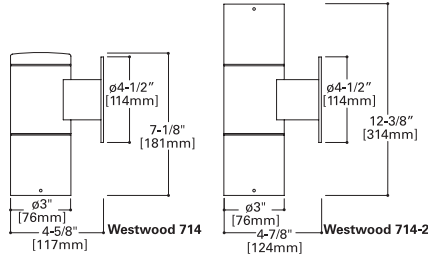

LUMIÈRE®

SAMPLE NUMBER: 714-MH39PAR20-277-BK

WESTWOOD 714

39W (max) per head
PAR20 Metal Halide

FEATURES

- Includes remote core & coil ballast/housing
- Machined housing & hood, fabricated canopy
- Holds up to 3 optical accessories
- UL / cUL listed
- Three (3) year warranty

MODEL	SOURCE	VOLTS	FINISH
714 Up or downlight	<i>Metal Halide</i> MH39PAR20 39W / PAR20 / medium	120	<i>Painted</i>
714-2 Combination up/down light	<i>Includes remote core & coil ballast / housing</i>	208	BK Black
	<i>Lamp not included</i>	240	BZ Bronze
		277	CS City silver
		347	VE Verde
			WT White