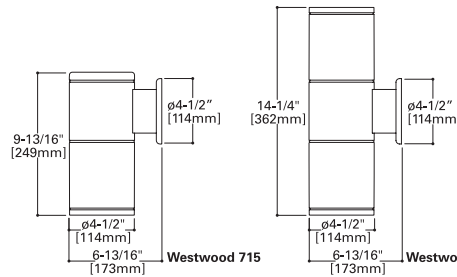

LUMIÈRE®

SAMPLE NUMBER: 714-MH39PAR20-277-BK

WESTWOOD 714

39W (max) per head
PAR20 Metal Halide

FEATURES

- Includes remote core & coil ballast/housing
- Machined housing & hood, fabricated canopy
- Holds up to 3 optical accessories
- UL / cUL listed
- Three (3) year warranty

MODEL	SOURCE	VOLTS	FINISH
714 Up or downlight	<i>Metal Halide</i> MH39PAR20 39W / PAR20 / medium	120	<i>Painted</i>
714-2 Combination up/down light	<i>Includes remote core & coil ballast / housing</i>	208	BK Black
	<i>Lamp not included</i>	240	BZ Bronze
		277	CS City silver
		347	VE Verde
			WT White

SAMPLE NUMBER: 715-MH70PAR30-277-BK

WESTWOOD 715

70W (max) per head
PAR30 Metal Halide

FEATURES

- Includes remote core & coil ballast/housing
- Machined housing & hood, fabricated canopy
- Holds up to 3 optical accessories
- UL / cUL listed
- Three (3) year warranty