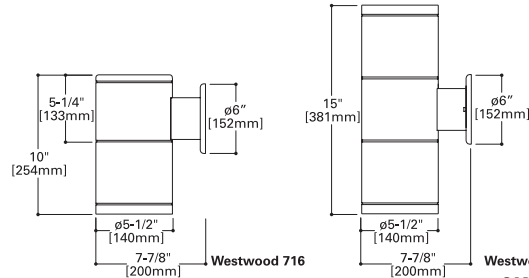

SAMPLE NUMBER: 716-MH100PAR38-277-BK

WESTWOOD 716

100W (max) per head
PAR38 Metal Halide

FEATURES

- Includes remote core & coil ballast/housing
- Machined housing & hood, fabricated canopy
- Stainless steel hardware
- Holds up to 3 optical accessories
- UL / cUL listed
- Three (3) year warranty

MODEL	SOURCE	VOLTS	FINISH
716 Up or downlight	<i>Metal Halide</i> MH70PAR38 70W / PAR38 / medium	120	<i>Painted</i>
716-2 Combination up/down light	MH100PAR38 100W / PAR38 / medium	208	BK Black
	<i>Includes remote core & coil ballast / housing</i>	240	BZ Bronze
	<i>Lamp not included</i>	277	CS City silver
		347	VE Verde
			WT White