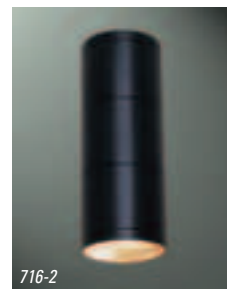

LUMIÈRE®

SAMPLE NUMBER: 714-MH39PAR20-277-BK

WESTWOOD 714

39W (max) per head
PAR20 Metal Halide

FEATURES

- Includes remote core & coil ballast/housing
- Machined housing & hood, fabricated canopy
- Holds up to 3 optical accessories
- UL / cUL listed
- Three (3) year warranty

MODEL	SOURCE	VOLTS	FINISH
714 Up or downlight	<i>Metal Halide</i> MH39PAR20 39W / PAR20 / medium	120	<i>Painted</i>
714-2 Combination up/down light	<i>Includes remote core & coil ballast / housing</i>	208	BK Black
	<i>Lamp not included</i>	240	BZ Bronze
		277	CS City silver
		347	VE Verde
			WT White

SAMPLE NUMBER: 715-MH70PAR30-277-BK

WESTWOOD 715

70W (max) per head
PAR30 Metal Halide

FEATURES

- Includes remote core & coil ballast/housing
- Machined housing & hood, fabricated canopy
- Holds up to 3 optical accessories
- UL / cUL listed
- Three (3) year warranty

SAMPLE NUMBER: 716-MH100PAR38-277-BK

WESTWOOD 716

100W (max) per head
PAR38 Metal Halide

FEATURES

- Includes remote core & coil ballast/housing
- Machined housing & hood, fabricated canopy
- Stainless steel hardware
- Holds up to 3 optical accessories
- UL / cUL listed
- Three (3) year warranty