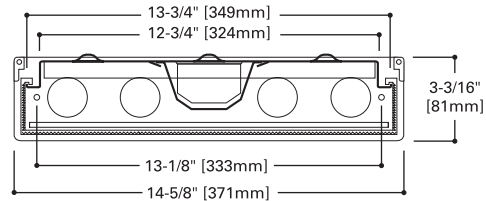

DESCRIPTION

The efficient and economical Wraparound Oak Trim Ends/Sides Series is the perfect wraparound for kitchens, family rooms, dens and dining areas.

OAK TRIM ENDS

The Metalux Residential Wraparound Oak Trim Ends Series features economy and energy efficient performance. The luminaire's characteristic clean, low profile design is both appealing and practically functional. The Oak Trim Ends Series features a decorative solid light oak wood end plate.

OAK TRIM ENDS/SIDES

The Wraparound Oak Trim Ends/Sides Series features economy and energy efficient performance. The luminaire's characteristic clean, low profile design is both appealing and practically functional. The Oak Trim Ends/Sides Series features a decorative solid light oak wood end plate and wood rails along the sides of the fixture housing.

DIMENSIONS ^(1, 2)

ORDERING INFORMATION ⁽⁴⁾

| Catalog Number ⁽³⁾ | Description | Shipping Wt. |
|--|--|-----------------|
| LIGHT OAK WRAPAROUND ENDS/SIDES WITH CLEAR LENS | | |
| W2022 | 2 lamp, 2', 20W T12, Light Oak Wood Ends | 6 lbs. (2.7kg) |
| W2122 | 2 lamp, 2', 20W T12, Light Oak Wood Ends & Sides | 6 lbs. (2.7kg) |
| W2024 | 2 lamp, 4', 40W T12, Light Oak Wood Ends | 13 lbs. (5.9kg) |
| W2044 | 4 lamp, 4', 40W T12, Light Oak Wood Ends | 20 lbs. (9kg) |
| W2124 | 2 lamp, 4', 40W T12, Light Oak Wood Ends & Sides | 13 lbs. (5.9kg) |
| W2144 | 4 lamp, 4', 40W T12, Light Oak Wood Ends & Sides | 20 lbs. (9kg) |
| LIGHT OAK ENDS WRAPAROUND WITH WHITE LENS | | |
| W2322 | 2 lamp, 2', 20W T12, Light Oak Wood Ends | 6 lbs. (2.7kg) |
| W2324 | 2 lamp, 4', 40W T12, Light Oak Wood Ends | 13 lbs. (5.9kg) |
| W2324-REB1 | 2 lamp, 4', 32W T8, Light Oak Wood Ends | 13 lbs. (5.9kg) |
| W2344 | 4 lamp, 4', 40W T12, Light Oak Wood Ends | 20 lbs. (9kg) |
| W2344-REB1 | 4 lamp, 4', 32W T8, Light Oak Wood Ends | 20 lbs. (9kg) |