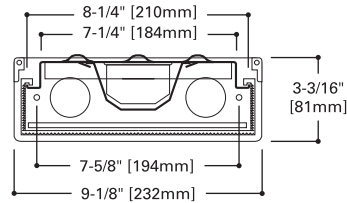

OAK TRIM ENDS/SIDES

The Wraparound Oak Trim Ends/Sides Series features economy and energy efficient performance. The luminaire's characteristic clean, low profile design is both appealing and practically functional. The Oak Trim Ends/Sides Series features a decorative solid light oak wood end plate and wood rails along the sides of the fixture housing.

DIMENSIONS ^(1, 2)

ORDERING INFORMATION ⁽⁴⁾

| Catalog Number ⁽³⁾ | Description | Shipping Wt. |
|--|--|-----------------|
| LIGHT OAK WRAPAROUND ENDS/SIDES WITH CLEAR LENS | | |
| W2022 | 2 lamp, 2', 20W T12, Light Oak Wood Ends | 6 lbs. (2.7kg) |
| W2122 | 2 lamp, 2', 20W T12, Light Oak Wood Ends & Sides | 6 lbs. (2.7kg) |
| W2024 | 2 lamp, 4', 40W T12, Light Oak Wood Ends | 13 lbs. (5.9kg) |
| W2044 | 4 lamp, 4', 40W T12, Light Oak Wood Ends | 20 lbs. (9kg) |
| W2124 | 2 lamp, 4', 40W T12, Light Oak Wood Ends & Sides | 13 lbs. (5.9kg) |
| W2144 | 4 lamp, 4', 40W T12, Light Oak Wood Ends & Sides | 20 lbs. (9kg) |
| LIGHT OAK ENDS WRAPAROUND WITH WHITE LENS | | |
| W2322 | 2 lamp, 2', 20W T12, Light Oak Wood Ends | 6 lbs. (2.7kg) |
| W2324 | 2 lamp, 4', 40W T12, Light Oak Wood Ends | 13 lbs. (5.9kg) |
| W2324-REB1 | 2 lamp, 4', 32W T8, Light Oak Wood Ends | 13 lbs. (5.9kg) |
| W2344 | 4 lamp, 4', 40W T12, Light Oak Wood Ends | 20 lbs. (9kg) |
| W2344-REB1 | 4 lamp, 4', 32W T8, Light Oak Wood Ends | 20 lbs. (9kg) |