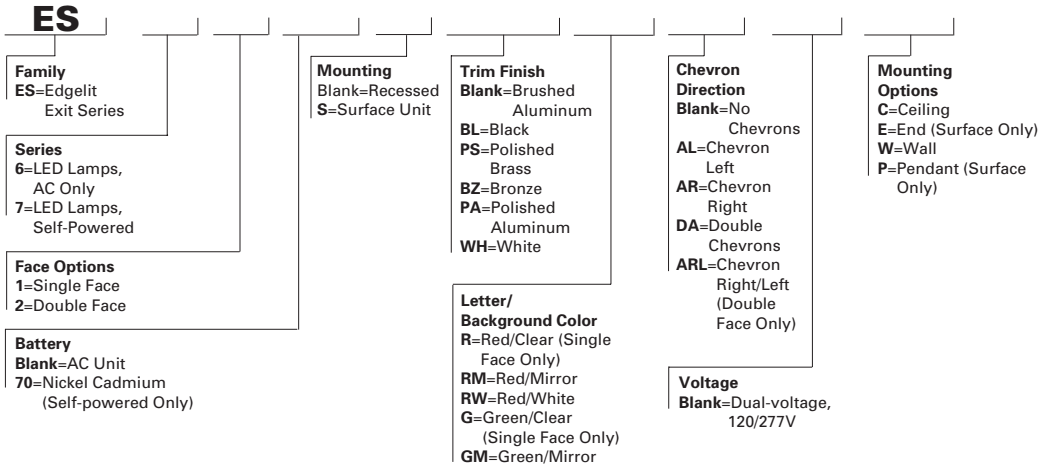

ORDERING INFORMATION-COMLETE UNITS RECESSED / SURFACE

SAMPLE NUMBER: ES7170WHRDAC

ORDERING INFORMATION - RECESSED HOUSING

SAMPLE NUMBER: ESH71