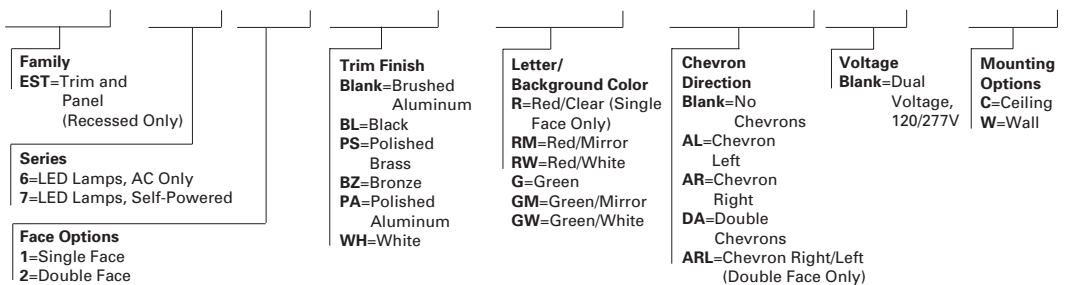

DESCRIPTION

The Sure-Lites ES Series Exits are designed for architectural excellence and minimal presence. The crystal clear wedge shaped panel allows architectural details to shine through while providing excellent light distribution and exit visibility. Long life, energy-efficient LED lamps reduce energy costs and eliminate routine lamp maintenance.

Energy Data

	Input Power:		Input Current (Max.):		Power Factor:		T.H.D.:	
	120V	277V	120V	277V	120V	277V	120V	277V
LED Exits								
LED Exits, Red Letters, AC Only	6.7W	6.7W	.06	.03	.8	.8	20%	20%
LED Exits, Red Letters, Self-Powered	7.0W	7.0W	.06	.03	.8	.8	20%	20%
LED Exits, Green Letters, AC Only	1.6W	1.6W	.02	.01	.6	.6	55%	82%
LED Exits, Green Letters, Self-Powered	2.0W	2.1W	.02	.01	.7	.7	45%	68%