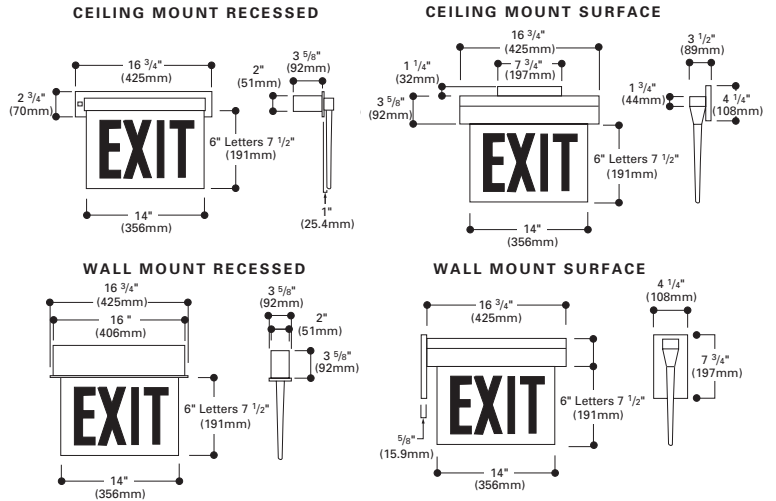

COOPER LIGHTING - SURE-LITES®

ES SERIES

Edge-Lit
AC Only
Self-Powered
Recessed and Surface

EXIT LIGHTING

- Dual-voltage Input, 120/277 VAC 60Hz
- 18 gauge steel housing with conduit knockouts
- Extruded trim plate in Brushed or Polished Aluminum, Polished Brass, White, Black and Bronze
- Injection molded high-impact acrylic panel
- Clear, mirror, or white background
- LED Lamping: Super-bright, long life LEDs provide uniform illumination
- Sealed nickel cadmium, maintenance free, long life battery (Self Powered only)
- Full Recharge Time, 24 hrs. (max.)
- Recessed housing available for ceiling or wall mounting
- Convenient 1/2" knockouts provided in top and end of surface mounted housing
- Self-powered Exits feature solid-state voltage charger, solid-state switching, brownout circuit, test switch/power indicator light
- UL 924 Listed, Life Safety NFPA 101, NEC/OSHA, most state and local codes

DESCRIPTION

The Sure-Lites ES Series Exits are designed for architectural excellence and minimal presence. The crystal clear wedge shaped panel allows architectural details to shine through while providing excellent light distribution and exit visibility. Long life, energy-efficient LED lamps reduce energy costs and eliminate routine lamp maintenance.

DIMENSIONS

ORDERING INFORMATION-COMLETE UNITS RECESSED / SURFACE

SAMPLE NUMBER: ES7170WHRDAC

ORDERING INFORMATION - RECESSED HOUSING

SAMPLE NUMBER: ESH71

ORDERING INFORMATION - RECESSED TRIM

SAMPLE NUMBER: EST71WHRDAC