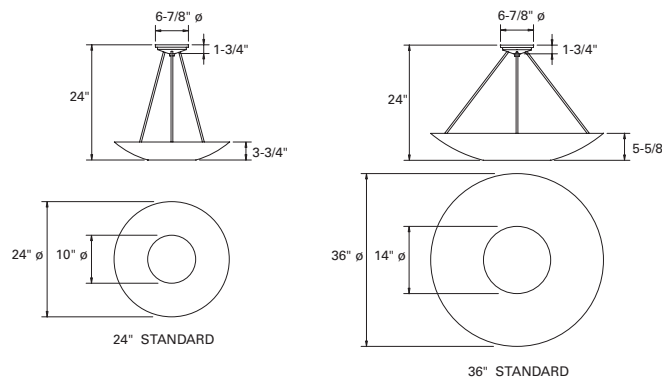

24" STANDARD

36" STANDARD

Sample Number: 429-24-CFL/6/26-347V-OBRS-__

429 SERIES

429 Solid Direct/Indirect Bowl with an illuminated baffle available in two diameters with multiple mounting options.

Series	Size	Lamp	Voltage	Finish	Options	Suspension Height
429=Solid Baffle w/ Illuminated Baffle	24"	CFL/6/26¹	120V	MW (standard),	CSS2B	DL
	36"	CFL/6/32¹	277V	CC, OBRS, PB³,	CSS3B	DM⁴
		CFL/8/32²	347V	PC³, PCP, SAL,	CSS4B	REM⁵
		CFL/8/42²		SB, SC, SCL,	SJCAC	SCA⁶
		INC/6/75¹		SCP	SJWAC	
		INC/6/100²				

1. Notes:
1. Available in 24".
  2. Available in 36".
  3. 24" only.
  4. Consult the factory for available options.
  5. Supplied by others.
  6. Specify up to 45°.

MATERIAL

Painted and plated cold rolled steel with acrylic baffle rings. Tri-pod is standard suspension for 6 lamp versions. Quad-pod suspension is standard for 8 lamp versions.

BALLAST

Integral electronic HPF, multi-volt 120/277V (347V Canada), thermally protected with end-of-life circuitry to accommodate the specified lamp wattage.

INSTALLATION

Supplied with a bar strap that mounts to a 4" J-box or plaster ring. Integral safety cable provided.

LAMP/SOCKET

24": Six (6) 26W or 32W (GX24q-3) 4-pin triple CFL lamps or six (6) 75W A-19 lamps.
36": Eight (8) 32W (GX24q-3) or 42W (GX24q-4) 4-pin triple CFL lamps or six (6) 100W A-19 lamps. CFL socket injection molded plastic. INC socket fired ceramic rated for 660W-250V. Lamps furnished by others.

FINISH AND OPTIONS

See page 1020 for finish details and options.