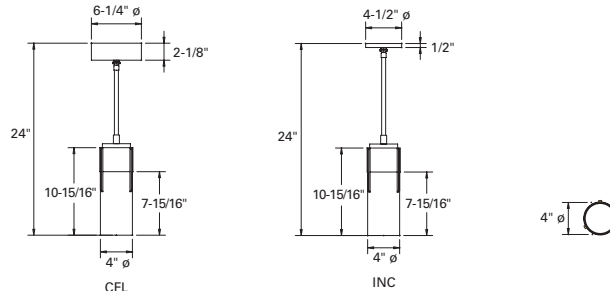

- Notes:
1. Available with CFL only.
 2. Consult the factory for available options.
 3. Supplied by others.
 4. For Stem mounting only. Specify up to 45°.

MATERIAL

Solid aluminum materials. White 1/2" x 1/2" cube cell louver. Optional Matte White Acrylic Lense (AL). Single stem is standard suspension. Minimum 18" (OA).

BALLAST

Integral electronic HPF, multi-volt 120/277V (347V Canada), thermally protected with end-of-life circuitry to accommodate the specified lamp wattage.

INSTALLATION

Supplied with a bar strap that mounts to a 4" J-box or plaster ring. Integral safety cable provided.

FINISH AND OPTIONS

See page 1020 for finish details and options.

Sample Number: 422-CFL/1/18-347V-OBRS-__

422 SERIES

422 Luminous Cylinder Pendant features Three Accent Trim Bars.

Series	Lamp	Voltage	Finish	Options	Suspension Height
422=Luminous Cylinder w/ Trim Bars	CFL/1/18	120V	NA (standard),	CSJ	24"
	CFL/1/26	277V ¹	CC, MW, OBRS, PB, PC,	WSJ	Or Specify
	INC/1/40	347V ¹	PCP, PN, SAL, SB, SC, SCL, SCP, SN, SNL	DL DM ² REM ³ SCA ⁴ FC	

- Notes:
1. Available with CFL only.
 2. Consult the factory for available options.
 3. Supplied by others.
 4. Specify up to 45°.

MATERIAL

Solid brass or aluminum housing and clear sanded decorative trim. Matte acrylic 4" Dia. luminous cylinder. Supplied with a single stem with a standard overall hang height 24" (OA), minimum 18" (OA).