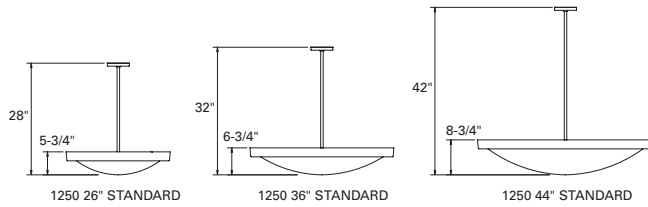

SHAPER™

Sample Number: 1250-26-CFL/3/27 + T5/1/22-120V-SC-FF-28

Series	Size	Lamp	Lamp (Bowl)	Voltage
Series 1250	26"	CFL/3/27 ^{1,2}	CFL/4/50 ³	T5/1/22 ^{1,2} 120V
	36"	CFL/3/32 ^{1,2}	CFL/4/55 ³	T5/1/40 ³ 277V
	44"	CFL/3/39 ²	CFL/4/57 ³	CFL/8/55 ³ 347V
		CFL/3/40 ²	CFL/4/70 ³	HAL/3/150 ^{1,2}
		CFL/3/42 ^{1,2}	CFL/6/27 ^{1,2}	HAL/4/150 ³
		CFL/3/50 ²	CFL/6/39 ²	MH/3/35
		CFL/3/55 ²	CFL/6/40 ²	MH/3/39 ^{1,2}
		CFL/3/57 ²	CFL/6/50 ²	MH/3/70 ^{1,2}
		CFL/3/70 ²	CFL/6/55 ²	MH/3/150 ²
		CFL/4/27 ³	CFL/8/27 ³	MH/4/70 ³
		CFL/4/39 ³	CFL/8/39 ³	MH/4/150 ³
		CFL/4/40 ³		

Finish	Pattern ⁵	Stem and Canopy Finish ⁵	Options	Suspension Height
Standard - MW	COL = Coral	Standard - MW	1SAC DL	28" (OA) - 26" dia.
Premium - CC, NA, OBRS, PB ⁴ , PC ⁴ , PCP ⁴ , PN ⁴ , SAL, SB, SC, SCL, SCP, SN, SNL	SHL = Seashell SMT = Smooth	Premium - CC, NA, OBRS, PB ⁴ , PC ⁴ , PCP ⁴ , PN ⁴ , SAL, SB, SC, SCP, SN	3S DM ⁶ QP FF SJCAC REM SJVWAC SCA TP ^{1,2} SSW GTR ^{1,2} FB	32" (OA) - 36" dia. 42" (OA) - 44" dia. Or Specify
Custom Decorative Metals CLR, CBT, SPE, SGE, BRS, CPR, BPL, SGN, CMP, CLE, IDO, RBE, PWR				