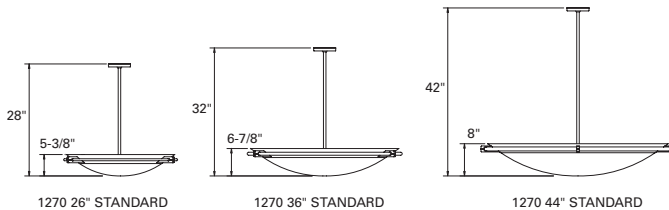

Sample Number: 1270-36-CFL/3/39-120V-SAL-DM-32

Series	Size	Lamp	Voltage	Finish
Series 1270	26"	CFL/3/27^{1,2}	CFL/6/27^{1,2}	120V
	36"	CFL/3/39²	CFL/6/39²	277V
	44"	CFL/3/40²	CFL/6/40²	347V
		CFL/3/50²	CFL/6/50²	
		CFL/3/55²	CFL/6/55²	
		CFL/4/27³	CFL/8/27³	
		CFL/4/39³	CFL/8/39³	
		CFL/4/40³	CFL/8/40³	
		CFL/4/50³	CFL/8/50³	
		CFL/4/55³	CFL/8/55³	

1270 SERIES

The 1270 Indirect High Performance Pendant features a shallow solid bowl with a floating trim and is available in three diameters with multiple mounting options.

MATERIAL

Painted and plated cold rolled steel or natural aluminum pan. Supplied with a single stem assembly.

BALLAST

Integral CFL electronic HPF, multi-volt 120/277V (347V Canada), thermally protected with end-of-life circuitry to accommodate the specified lamp wattage.

INSTALLATION

Supplied with either a circle strap mounting canopy or bar strap that mounts to a 4" J-box or plaster ring. Integral safety cable provided. Refer to specification sheet for additional mounting requirements.

LAMP/SOCKET

26" - Three (3) or six (6) 27W (2G11) high lumen CFL lamps.
36" - Three (3) or six (6) 27W, 39W, 40W, 50W or 55W (2G11) high lumen CFL lamps.
44" - Four (4) or (8) 27W, 39W, 40W, 50W or 55W (2G11) high lumen CFL lamps. CFL socket injection molded plastic. Lamps furnished by others.

FINISH AND OPTIONS

See page 1020 for finish details and options.

Pattern⁵	Stem and Canopy Finish⁵	Options	Suspension Height
COL = Coral	Standard - MW	1SAC	28" (OA) - 26" dia.
SHL = Seashell	Premium - CC, NA, OBRS, PB⁴, PC⁴, PCP⁴, PN⁴, SAL, SB, SC, SCL, SCP, SN, SNL	3S	32" (OA) - 36" dia.
SMT = Smooth		QP³	42" (OA) - 44" dia.
RIP = Ripples		SJCAC	Or Specify
KLP = Kelp		SJVWAC	
WVS = Waves		TP^{1,2}	
WTR = Waterfall		DL	
		DM⁶	
		FF	
		REM	
		SCA	
		SSW	

Notes:
1. Available in 26".
2. Available in 36".
3. Available in 44".
4. Available in 26" Only.
5. Available with Custom Decorative Metal Finish only.
6. Not available in 27W.