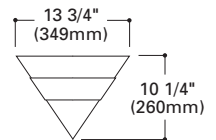

**H2580 Keystone Sconce - Incandescent****Lamp:** 60W, 75W, 100W A19**H2581 Keystone Sconce - Compact Fluorescent****Lamp:** 13W DTT Compact Fluorescent**Finish:** White (P), Satin Brass with Polished Brass (B)**Notes:** Damp location listed. Compact fluorescent 120V AC input only.**H2590 Wedge Sconce - Incandescent****Lamp:** 60W, 75W, 100W A19**H2591 Wedge Sconce - Compact Fluorescent****Lamp:** 13W DTT Compact Fluorescent**Finish:** White (P), Polished Brass (PB)**Notes:** Damp location listed. Compact fluorescent 120V AC input only.**H2573 Cascade I - Incandescent****Lamp:** 60W, 75W, 100W A19**H2574 Cascade I - Compact Fluorescent****Lamp:** 13W TT Compact Fluorescent**Finish:** White (P), Satin Brass (B)**Notes:** Damp location listed. Compact fluorescent 120V AC input only**H2576 Cascade II - Incandescent****Lamp:** 60W, 75W, 100W A19**H2577 Cascade II - Compact Fluorescent****Lamp:** 13W TT Compact Fluorescent**Finish:** White (P), White Body with Satin Brass Accent (B)**Notes:** Damp location listed. Compact fluorescent 120V AC input only.