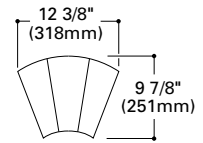

**H2580 Keystone Sconce - Incandescent****Lamp:** 60W, 75W, 100W A19**H2581 Keystone Sconce - Compact Fluorescent****Lamp:** 13W DTT Compact Fluorescent**Finish:** White (P), Satin Brass with Polished Brass (B)**Notes:** Damp location listed. Compact fluorescent 120V AC input only.**H2590 Wedge Sconce - Incandescent****Lamp:** 60W, 75W, 100W A19**H2591 Wedge Sconce - Compact Fluorescent****Lamp:** 13W DTT Compact Fluorescent**Finish:** White (P), Polished Brass (PB)**Notes:** Damp location listed. Compact fluorescent 120V AC input only.**H2573 Cascade I - Incandescent****Lamp:** 60W, 75W, 100W A19**H2574 Cascade I - Compact Fluorescent****Lamp:** 13W TT Compact Fluorescent**Finish:** White (P), Satin Brass (B)**Notes:** Damp location listed. Compact fluorescent 120V AC input only**H2576 Cascade II - Incandescent****Lamp:** 60W, 75W, 100W A19**H2577 Cascade II - Compact Fluorescent****Lamp:** 13W TT Compact Fluorescent**Finish:** White (P), White Body with Satin Brass Accent (B)**Notes:** Damp location listed. Compact fluorescent 120V AC input only.