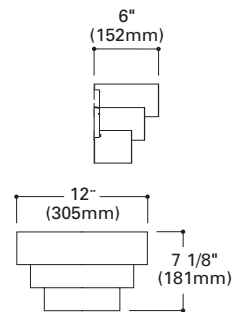

**H2580 Keystone Sconce - Incandescent****Lamp:** 60W, 75W, 100W A19**H2581 Keystone Sconce - Compact Fluorescent****Lamp:** 13W DTT Compact Fluorescent**Finish:** White (P), Satin Brass with Polished Brass (B)**Notes:** Damp location listed. Compact fluorescent 120V AC input only.**H2590 Wedge Sconce - Incandescent****Lamp:** 60W, 75W, 100W A19**H2591 Wedge Sconce - Compact Fluorescent****Lamp:** 13W DTT Compact Fluorescent**Finish:** White (P), Polished Brass (PB)**Notes:** Damp location listed. Compact fluorescent 120V AC input only.**H2573 Cascade I - Incandescent****Lamp:** 60W, 75W, 100W A19**H2574 Cascade I - Compact Fluorescent****Lamp:** 13W TT Compact Fluorescent**Finish:** White (P), Satin Brass (B)**Notes:** Damp location listed. Compact fluorescent 120V AC input only**H2576 Cascade II - Incandescent****Lamp:** 60W, 75W, 100W A19**H2577 Cascade II - Compact Fluorescent****Lamp:** 13W TT Compact Fluorescent**Finish:** White (P), White Body with Satin Brass Accent (B)**Notes:** Damp location listed. Compact fluorescent 120V AC input only.