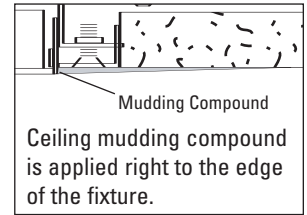

Mudding Compound
Ceiling mudding compound is applied right to the edge of the fixture.

ELECTRICAL:

120V input, 12V output. Junction box is U.L. listed for through branch wiring.

CONSTRUCTION:

Housing and plaster frame: 18 gauge CRS
Trim ring, j-box and hanger assemblies: 16 gauge CRS.

SYSTEM PROTECTION:

Thermal protection provided to guard against overheating and misuse of insulation over and around fixture. Vent holes in housing provide cooler operation.

Hanger Bars extend from 14.00" to 25.25" max.

Includes a 3" square aperture, prismatic glass spread lens.

Unique spring-loaded, gasketed lens assures easy trim removal for relamping. Lens snaps back into place for 100% moisture seal.