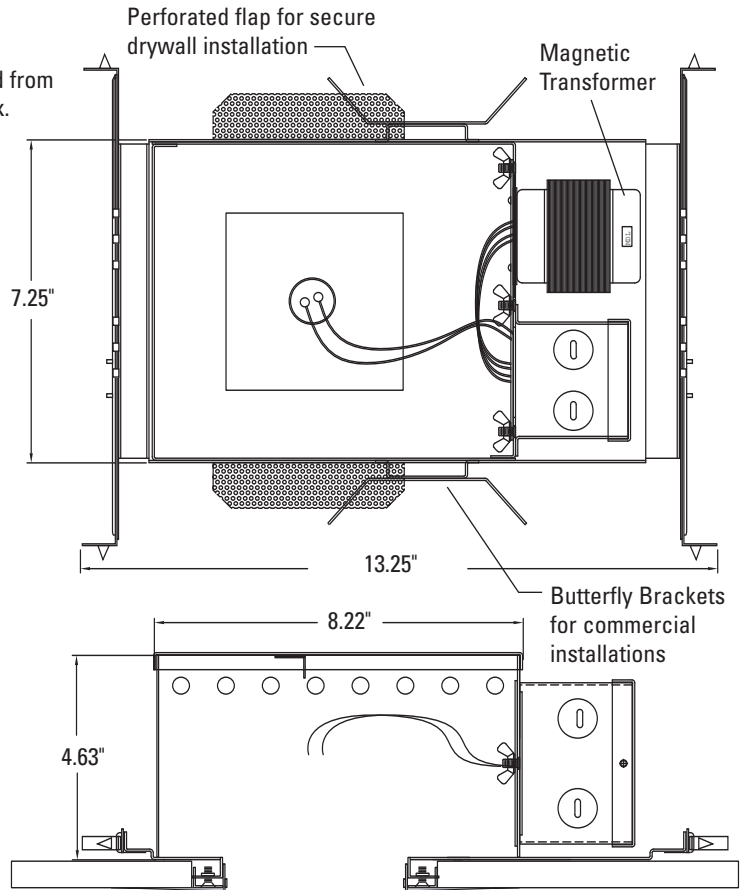

w/ QCT-901 Housing

DESCRIPTION:

4" square recessed adjustable trimless fixture with 3" square fixed seal glass lens. 30° (+/- 15°) angle adjustability with angle locking mechanism in trim. Exclusive adjustable mud ring accommodates 1/2", 5/8", 3/4" & 1" ceilings.

CONSTRUCTION:

Housing and plaster frame: 18 gauge CRS
Trim ring, j-box and hanger assemblies: 16 gauge CRS.

SYSTEM PROTECTION:

Thermal protection provided to guard against overheating and misuse of insulation over and around fixture. Vent holes in housing provide cooler operation.

Hanger Bars extend from 14.00" to 25.25" max.

Includes a 3" square aperture, prismatic glass spread lens.

Unique spring-loaded, gasketed lens assures easy trim removal for relamping. Lens snaps back into place for 100% moisture seal.

Housing adjusts in plaster frame to accommodate 1/2", 5/8", 3/4" & 1" ceilings.

Lamp holder can accept up to three (3) optical accessories. Trim includes a prismatic spread lens.

Item #	Description	Finish	Voltage / Wattage
QCT-1876-SH-WH / QCT-901	Quiet Ceiling Series Adjustable Square Showerlight Trimless Fixture with New Construction Housing w/ Magnetic Transformer - UL Listed for Wet Location	White	12V / 50W Max.
QCT-1876-SH-BK / QCT-901		Black	
QCT-1876-SH-S / QCT-901		Silver	
QCT-1876-SH-SS / QCT-901		Stainless Steel	
QCT-1876-SH-PM / QCT-901		Primer	