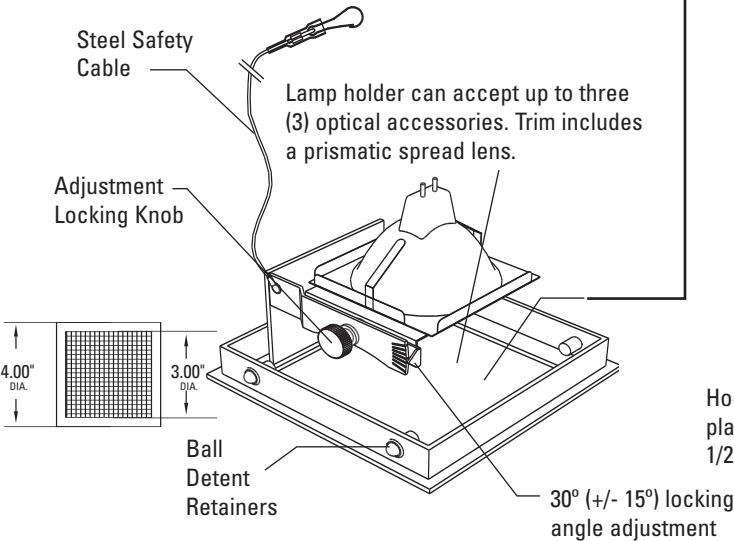

w/ QCT-901 Housing

DESCRIPTION:

4" square recessed adjustable trimless fixture with 3" square fixed seal glass lens. 30° (+/- 15°) angle adjustability with angle locking mechanism in trim. Exclusive adjustable mud ring accommodates 1/2", 5/8", 3/4" & 1" ceilings.

CONSTRUCTION:

Housing and plaster frame: 18 gauge CRS
Trim ring, j-box and hanger assemblies: 16 gauge CRS.

SYSTEM PROTECTION:

Thermal protection provided to guard against overheating and misuse of insulation over and around fixture. Vent holes in housing provide cooler operation.

Hanger Bars extend from 14.00" to 25.25" max.

Includes a 3" square aperture, prismatic glass spread lens.

Unique spring-loaded, gasketed lens assures easy trim removal for relamping. Lens snaps back into place for 100% moisture seal.

Housing adjusts in plaster frame to accommodate 1/2", 5/8", 3/4" & 1" ceilings.

Lamp holder can accept up to three (3) optical accessories. Trim includes a prismatic spread lens.

Item #	Description	Finish	Voltage / Wattage
QCT-1876-SH-WH / QCT-901	Quiet Ceiling Series Adjustable Square Showerlight Trimless Fixture with New Construction Housing w/ Magnetic Transformer - UL Listed for Wet Location	White	12V / 50W Max.
QCT-1876-SH-BK / QCT-901		Black	
QCT-1876-SH-S / QCT-901		Silver	
QCT-1876-SH-SS / QCT-901		Stainless Steel	
QCT-1876-SH-PM / QCT-901		Primer	