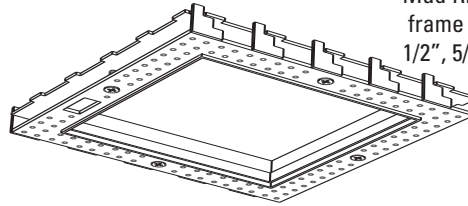

Type:

Project:

**4" Adjustable Showerlight Trimless Fixture
Square Sealed Lens - Wet Location
New Construction Housing - 4.75" Height
12V Bi-Pin Base MR16 Lamp 50 Watts Max.**

- QCT-1876-SH-WH
- QCT-1876-SH-BK
- QCT-1876-SH-S
- QCT-1876-SH-SS
- QCT-1876-SH-PM

w/ QCT-901 Housing

DESCRIPTION:

4" square recessed adjustable trimless fixture with 3" square fixed seal glass lens. 30° (+/- 15°) angle adjustability with angle locking mechanism in trim. Exclusive adjustable mud ring accommodates 1/2", 5/8", 3/4" & 1" ceilings.

CONSTRUCTION:

Housing and plaster frame: 18 gauge CRS
Trim ring, j-box and hanger assemblies: 16 gauge CRS.

SYSTEM PROTECTION:

Thermal protection provided to guard against overheating and misuse of insulation over and around fixture. Vent holes in housing provide cooler operation.

Hanger Bars extend from 14.00" to 25.25" max.

Includes a 3" square aperture, prismatic glass spread lens.

Unique spring-loaded, gasketed lens assures easy trim removal for relamping. Lens snaps back into place for 100% moisture seal.