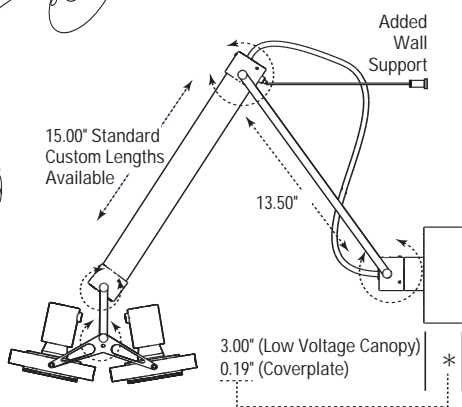

COMBOLIGHT® QUANTUM Series • CQA

TWO (2) Light Adjustable Wall or Ceiling Mounted Luminaire
Fixture Configuration "A" • Lamp Groups 1, 2 & 3
Low Voltage, Line Voltage or Metal Halide

Catalog # _____

Type _____

Project _____

DESCRIPTION:

A wall / ceiling mounted fixture with adjustable arm construction featuring four separate pivot points for maximum flexibility in display illumination.

CONSTRUCTION:

All aluminum construction with durable powder coat finish.

LAMP ASSEMBLY:

Two lamps mounted in adjustable double gimbal lamp holders. Dual axis 90° x 90° locking adjustability. Lamp column swivels 50°.

ELECTRICAL:

Low voltage and metal halide models are wired for use with remote transformers or ballasts. Custom configurations are available for integral transformers or ballasts - consult RSA factory for details. Low voltage and Line Voltage models are dimmable.

ALL RSA COMBOLIGHT PRODUCTS ARE MADE IN THE U.S.A.

Label: UL, CSA and New York Calendar

Custom configurations are available for integral transformers or metal halide ballasts - consult RSA factory for details.

GRID CONFIGURATION "A"

This sheet is for Grid Configuration "A". To see other grid configurations, consult other ComboLight Quantum Series spec sheets.

USING THIS SPEC SHEET

This fixture is dimensioned according to lamp type. Please select lamp from either Lamp Group 1, 2 or 3 - and then refer to the appropriate dimensions of fixture as shown above.

Optional Accessories - Details on Other Side

Cat. # / Description	Lamp Type	Grid Configuration	Finish
CQA - Adjustable Wall / Ceiling Mounted Luminaire	Lamp Group 1	11 - MR16 12V 50W	A - Two Light BK - Black
		12 - MR16 12V 75W	WH - White
		13 - AR70 12V 20W	S - Silver
		14 - AR70 12V 50W	PC - Polished Chrome
		15 - PAR16 120V	PT - Custom
		16 - PAR20 120V	
	Lamp Group 2	21 - PAR20MH 39W	
		22 - PAR30 120V	
		23 - PAR30MH 39W	
		24 - PAR30MH 70W	
		25 - PAR36 12V 50W	
		26 - AR111 12V 35W	
		27 - AR111 12V 50W	
		28 - AR111 12V 75W	
		29 - AR111 12V 100W	
	Lamp Group 3	31 - PAR38 120V	
		32 - PAR38MH 70W	
		33 - PAR38MH 100W	

SPECIFY -

A