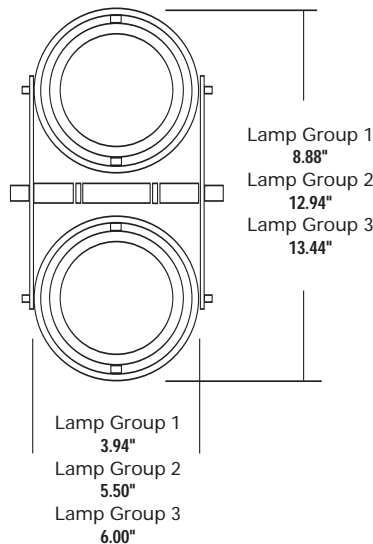

COMBOLIGHT® QUANTUM Series • CQA

TWO (2) Light Adjustable Wall or Ceiling Mounted Luminaire
Fixture Configuration "A" • Lamp Groups 1, 2 & 3
Low Voltage, Line Voltage or Metal Halide

Catalog # _____

Type _____

Project _____

DESCRIPTION:

A wall / ceiling mounted fixture with adjustable arm construction featuring four separate pivot points for maximum flexibility in display illumination.

CONSTRUCTION:

All aluminum construction with durable powder coat finish.

LAMP ASSEMBLY:

Two lamps mounted in adjustable double gimbal lamp holders. Dual axis 90° x 90° locking adjustability. Lamp column swivels 50°.

ELECTRICAL:

Low voltage and metal halide models are wired for use with remote transformers or ballasts. Custom configurations are available for integral transformers or ballasts - consult RSA factory for details. Low voltage and Line Voltage models are dimmable.

ALL RSA COMBOLIGHT PRODUCTS ARE MADE IN THE U.S.A.

Label: UL, CSA and New York Calendar

Custom configurations are available for integral transformers or metal halide ballasts - consult RSA factory for details.

GRID CONFIGURATION "A"

This sheet is for Grid Configuration "A". To see other grid configurations, consult other ComboLight Quantum Series spec sheets.

USING THIS SPEC SHEET

This fixture is dimensioned according to lamp type. Please select lamp from either Lamp Group 1, 2 or 3 - and then refer to the appropriate dimensions of fixture as shown above.

Optional Accessories - Details on Other Side

Cat. # / Description	Lamp Type	Grid Configuration	Finish
CQA - Adjustable Wall / Ceiling Mounted Luminaire	Lamp Group 1	11 - MR16 12V 50W	A - Two Light BK - Black
		12 - MR16 12V 75W	WH - White
		13 - AR70 12V 20W	S - Silver
		14 - AR70 12V 50W	PC - Polished Chrome
		15 - PAR16 120V	PT - Custom
		16 - PAR20 120V	
	Lamp Group 2	21 - PAR20MH 39W	
		22 - PAR30 120V	
		23 - PAR30MH 39W	
		24 - PAR30MH 70W	
		25 - PAR36 12V 50W	
		26 - AR111 12V 35W	
		27 - AR111 12V 50W	
		28 - AR111 12V 75W	
		29 - AR111 12V 100W	
	Lamp Group 3	31 - PAR38 120V	
		32 - PAR38MH 70W	
		33 - PAR38MH 100W	

SPECIFY -

A