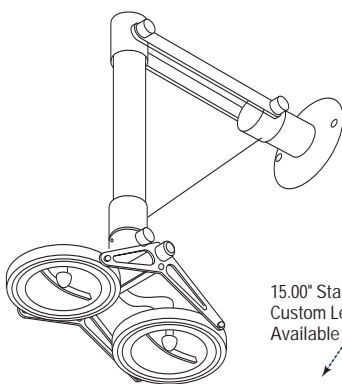

## DESCRIPTION:

A wall / ceiling mounted fixture with adjustable arm construction featuring four separate pivot points for maximum flexibility in display illumination.

## LAMP ASSEMBLY:

Two lamps mounted in adjustable double gimbal lamp holders. Dual axis 90° x 90° locking adjustability. Lamp column swivels 50°.

## ALL RSA COMBOLIGHT PRODUCTS ARE MADE IN THE U.S.A.

Label: UL, CSA and New York Calendar

Standard lamp back cover for AR111 models hides lamp terminals and connections.

Adjustable double gimbal lamp holder accepts up to two optical accessories

## USING THIS SPEC SHEET

This fixture is dimensioned according to lamp type. Please select lamp from either Lamp Group 1, 2 or 3 - and then refer to the appropriate dimensions of fixture as shown above.