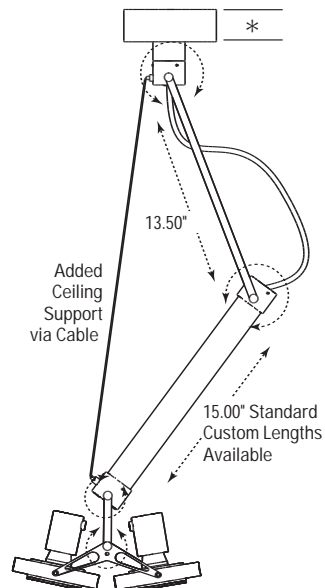

## DESCRIPTION:

A wall / ceiling mounted fixture with adjustable arm construction featuring four separate pivot points for maximum flexibility in display illumination.

## LAMP ASSEMBLY:

Two lamps mounted in adjustable double gimbal lamp holders. Dual axis 90° x 90° locking adjustability. Lamp column swivels 50°.

## ALL RSA COMBOLIGHT PRODUCTS ARE MADE IN THE U.S.A.

Label: UL, CSA and New York Calendar

Standard lamp back cover for AR111 models hides lamp terminals and connections.

Adjustable double gimbal lamp holder accepts up to two optical accessories

## USING THIS SPEC SHEET

This fixture is dimensioned according to lamp type. Please select lamp from either Lamp Group 1, 2 or 3 - and then refer to the appropriate dimensions of fixture as shown above.