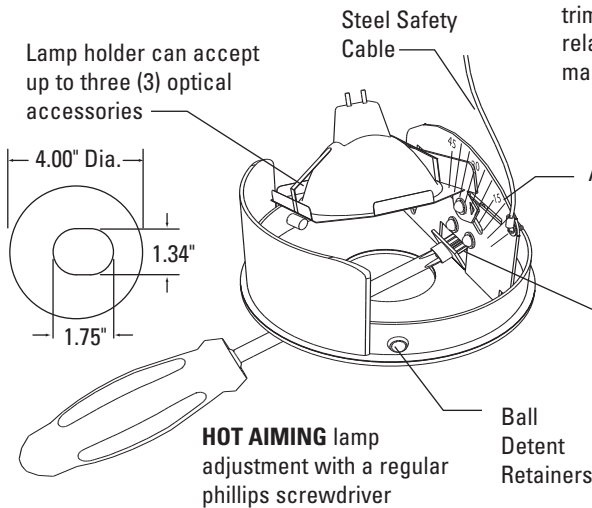

w/ QCT-900 Housing

**DESCRIPTION:**

Recessed slot aperture trimless fixture. 360° rotational adjustability and 45° (0° vertical to 45° tilt) angle adjust with angle locking mechanism in trim. Exclusive adjustable mud ring accommodates 1/2", 5/8", 3/4" & 1" ceilings.

Mud Ring adjusts in plaster frame to accommodate 1/2", 5/8", 3/4" & 1" ceilings.

**ELECTRICAL:**

120V input, 12V output. Junction box is U.L. listed for through branch wiring.

**CONSTRUCTION:**

Housing and plaster frame: 18 gauge CRS  
Trim ring, j-box and hanger assemblies: 16 gauge CRS.

**SYSTEM PROTECTION:**

Thermal protection provided to guard against overheating and misuse of insulation over and around fixture. Vent holes in housing provide cooler operation.

Hanger Bars extend from 14.00" to 25.25" max.

Internal rotation ring with locking adjustment. Provides 360° rotation and secures original trim position after relamping or maintenance.

45° locking rack & pinion angle adjustment mechanism w/ Hot Aiming feature