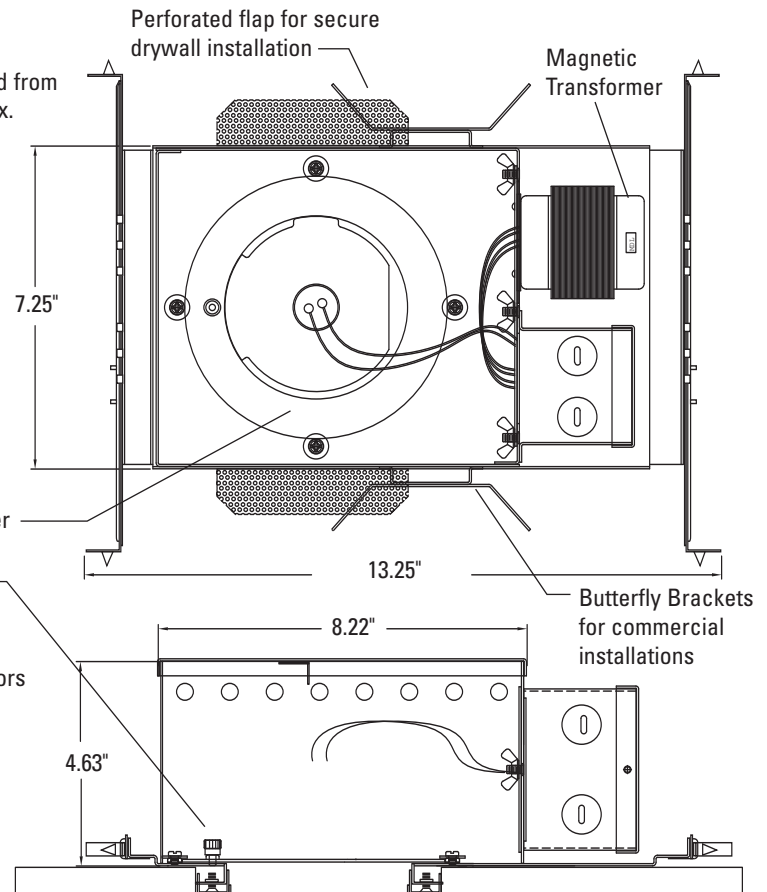

w/ QCT-900 Housing

**DESCRIPTION:**

Recessed slot aperture trimless fixture. 360° rotational adjustability and 45° (0° vertical to 45° tilt) angle adjust with angle locking mechanism in trim. Exclusive adjustable mud ring accommodates 1/2", 5/8", 3/4" & 1" ceilings.

Mud Ring adjusts in plaster frame to accommodate 1/2", 5/8", 3/4" & 1" ceilings.

**ELECTRICAL:**

120V input, 12V output. Junction box is U.L. listed for through branch wiring.

**CONSTRUCTION:**

Housing and plaster frame: 18 gauge CRS  
Trim ring, j-box and hanger assemblies: 16 gauge CRS.

**SYSTEM PROTECTION:**

Thermal protection provided to guard against overheating and misuse of insulation over and around fixture. Vent holes in housing provide cooler operation.

Hanger Bars extend from 14.00" to 25.25" max.

Internal rotation ring with locking adjustment. Provides 360° rotation and secures original trim position after relamping or maintenance.

45° locking rack & pinion angle adjustment mechanism w/ Hot Aiming feature