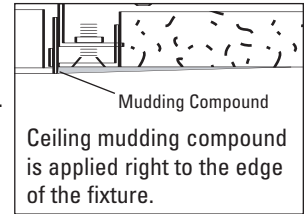

Type:

Project:

**4" Adjustable Slot Aperture Trimless Fixture
w/ Hot Aiming Adjustability**
New Construction Housing - 4.75" Height
12V Bi-Pin Base MR16 Lamp 75 Watts Max.

☐ QCT-1675WH	☐ QCT-1675BK
☐ QCT-1675S	☐ QCT-1675SS
	☐ QCT-1675PM

w/ QCT-900 Housing

DESCRIPTION:

Recessed slot aperture trimless fixture. 360° rotational adjustability and 45° (0° vertical to 45° tilt) angle adjust with angle locking mechanism in trim. Exclusive adjustable mud ring accommodates 1/2", 5/8", 3/4" & 1" ceilings.

Mud Ring adjusts in plaster frame to accommodate 1/2", 5/8", 3/4" & 1" ceilings.

ELECTRICAL:

120V input, 12V output. Junction box is U.L. listed for through branch wiring.

CONSTRUCTION:

Housing and plaster frame: 18 gauge CRS
Trim ring, j-box and hanger assemblies: 16 gauge CRS.

SYSTEM PROTECTION:

Thermal protection provided to guard against overheating and misuse of insulation over and around fixture. Vent holes in housing provide cooler operation.

Hanger Bars extend from 14.00" to 25.25" max.

Internal rotation ring with locking adjustment. Provides 360° rotation and secures original trim position after relamping or maintenance.

45° locking rack & pinion angle adjustment mechanism w/ Hot Aiming feature

Mudding Ring adjusts in plaster frame to accommodate 1/2", 5/8", 3/4" & 1" ceilings.

Item #	Description	Finish	Voltage / Wattage
QCT-1675WH / QCT-900	Quiet Ceiling Series Adjustable Slot Aperture Trimless Fixture with New Construction Housing w/ Magnetic Transformer	White	12V / 75W Max.
QCT-1675BK / QCT-900		Black	
QCT-1675S / QCT-900		Silver	
QCT-1675SS / QCT-900		Stainless Steel	
QCT-1675PM / QCT-900		Primer	

For 277 volt transformer add "277" to end of item #.