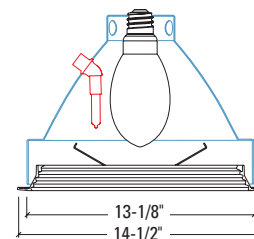

FINISH

P=Black Baffle with White Metal Trim Ring
PWH=White Baffle with White Trim Ring

Ordering Example

Housing, Ballast, Trim, Accessories and Lamps ordered as separate line items.

Housing	Ballast	Trim	Accessories
M6235T	750	10202	HB26