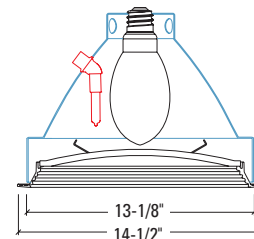

FINISH

P=Black Baffle with White Metal Trim Ring
PWH=White Baffle with White Trim Ring