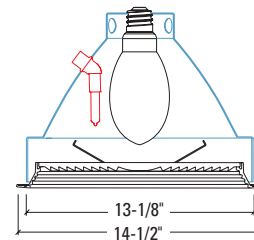

FINISH

P=Black Baffle with White Metal Trim Ring
PWH=White Baffle with White Trim Ring