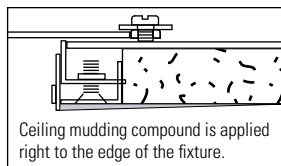

DESCRIPTION

4" round recessed trimless wallwash fixture. For use with 12V MR16 lamp 50W max. or CMH MR16 20W or 39W.

For use in wallwashing applications.

Catalog #		Type
Project		
Comments		Date
Prepared by		

SPECIFICATION FEATURES

A...Trimless Fixture

Round trimless wallwash fixture. Includes bullet plunger retainers for smooth snap-in action during installation and removal of trim for relamping. Helps guard against plaster cracking.

B...Lamp

For use with 12V MR16 lamp 50W max. or CMH MR16 20W or 39W. Lamp not included. Fixed position frosted linear spread lens for even distribution of light on vertical surfaces. Fixture can accept up to two (2) optical accessories.

- 12V MR16 50W max.
- CMH MR16 20W or 39W

C...Socket

Posi-Grip bi-pin socket for 12V MR16. GX10 for metal halide lamps. (Included with Quiet Ceiling Housing sold separately)

D...Finish

Trim face is powder coated in white, black, industrial silver, stainless steel or primer finish for painting in existing ceiling color. All other internal components are flat black.

E...Safety

Steel safety cable provided. Attaches to tab inside housing to prevent falling during maintenance or as a result of accidental dislodging of the trim.