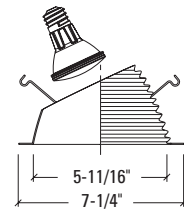

OPTIONS

WF=White Painted Flange (Self Flanged only)

Ordering Example*

Housing, Ballast, Trim, Accessories and Lamps ordered as separate line items.

*Magnetic Ballast - separate line item
Electronic Ballast - ships with housing

Housing	Ballast	Trim	Accessories
MA6S391E		6471LI	HB26