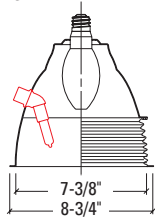

Dimensions	Length	Width	Height	Cutout
Standard Housing	24-3/4"	16-3/4"	9-1/2"	6-3/8"

**7" Downlight  
Metal Halide & HPS  
ED17**

Medium beam downlight for general lighting from a single vertically mounted ED17 high-pressure sodium or metal halide lamps. Trims used with unprotected metal halide lamps have integral safety glass providing lamp containment. Adjustable medium base socket locks into two positions providing different distributions. Magnetic ballast ordered separately installs rapidly to ballast bridge with electrical quick connects.

**GP**=Graphite  
**GPH**=Graphite Haze  
**K**=Cognac  
**KH**=Cognac Haze  
**BA**=Black Baffle

**OPTIONS**

**WF**=White Painted Flange (Self Flanged only)

**Downlight**

Medium Beam  
100W Max MH

HPS

**TRIM**