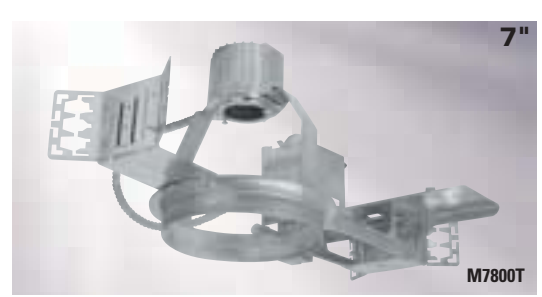

Dimensions	Length	Width	Height	Cutout
Standard Housing	24-3/4"	16-3/4"	9-1/2"	6-3/8"

**7" Downlight  
Metal Halide & HPS  
ED17**

Medium beam downlight for general lighting from a single vertically mounted ED17 high-pressure sodium or metal halide lamps. Trims used with unprotected metal halide lamps have integral safety glass providing lamp containment. Adjustable medium base socket locks into two positions providing different distributions. Magnetic ballast ordered separately installs rapidly to ballast bridge with electrical quick connects.

**HOUSING**

**M7800T**=High-Pressure Sodium and Metal Halide Housing

**OPTIONS**

**Q**= Quartz Restrike System with Time Delay, 100W DC Bayonet Base Quartz Lamp (Included) (HPS only) (Not available with 35W ballast)  
**X**= DC Bayonet Lamp Socket only for Quartz Standby Lamp (HPS only)

**ACCESSORIES**

**HSA7**=Slope Adapter for 7" Aperture Housings, Specify Slope  
**TRM7**=Metal Trim Ring, Specify Finish\*  
**TRR7**=Rimless Trim Ring, White\*  
**FK\_**=Field Installed Fuse Kit, Specify Amperage