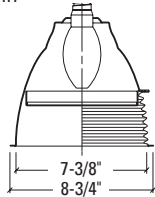

TRIM

MH

TRIM

48801=Self Flanged
48800=Molded Trim Ring, White

FINISH

LI=Low Iridescent Clear
H=Haze
WMH=Warm Haze
G=Gold
WH=Wheat
W=Gloss White

GP=Graphite
GPH=Graphite Haze
K=Cognac
KH=Cognac Haze
BA=Black Baffle

OPTIONS

WF=White Painted Flange (Self Flanged only)