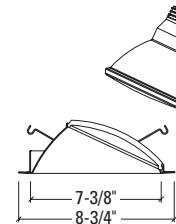

OPTIONS

WF=White Painted Flange (Self Flanged only)

Ordering Example

Housing, Trim, Accessories and Lamps ordered as separate line items.

Housing

HLW7

Trim

7481WH

Accessories

HD26