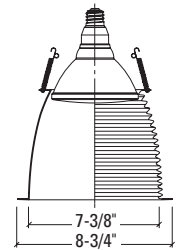

OPTIONS

WF=White Painted Flange (Self Flanged only)