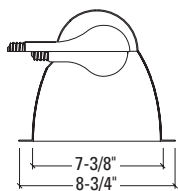

**HOUSING**

Dimensions	Length	Width	Height	Cutout
Standard Housing	13-7/8"	13-5/16"	7-3/8"	8-1/8"
Chicago Plenum	13-7/8"	13-5/16"	7-3/8"	8-1/8"

**7" Horizontal Downlight  
A21/23**

Shallow plenum open downlight. Low profile allows use where vertical clearance is limited. Also available with open wall wash. Kicker reflector provides smooth illumination on vertical surfaces. Socket adjusts to maintain proper focus for alternate lamp types.

Dimensions	Length	Width	Height	Cutout
Standard Housing	13-7/8"	13-5/16"	7-5/8"	8-1/8"
Chicago Plenum	13-7/8"	13-5/16"	7-5/8"	8-1/8"

**HOUSING**

**H7801T**=Incandescent, Shallow Plenum

**H7801TCP**=Incandescent, Shallow Chicago Plenum

**ACCESSORIES**

**H277**=Step Down Transformer, 300VA Max

**HB26**=C Channel Bar Hanger, 26" Long, Pair

**HB50**=C Channel Bar Hanger, 50" Long, Pair

**RMB22**=Wood Joist Bar Hanger, 22" Long, Pair

**HSA7**=Slope Adapter for 7" Aperture Housings, Specify Slope

**TRM7**= Metal Trim Ring, Specify Finish\*

**TRR7**=Rimless Trim Ring, White\*

**FK5**=Field Installed Fuse Kit, 5 Amp

\*Not compatible with Self Flange

**TRIM**

**TRIM**

**1841**=Self Flanged

**1840**=Molded Trim Ring, White