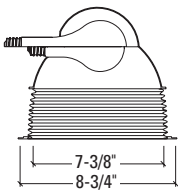

Dimensions	Length	Width	Height	Cutout
Standard Housing	13-7/8"	13-5/16"	7-5/8"	8-1/8"
Chicago Plenum	13-7/8"	13-5/16"	7-5/8"	8-1/8"

**HOUSING**

**H7801T**=Incandescent, Shallow Plenum

**H7801TCP**=Incandescent, Shallow Chicago Plenum

**Open Downlight  
Wide Beam**

H7801T

**TRIM**

**1841**=Self Flanged

**1840**=Molded Trim Ring, White

**FINISH**

**BA**=Low Iridescent Clear Specular Upper Reflector with Black Baffle

**DERATED WATTAGE LABEL**