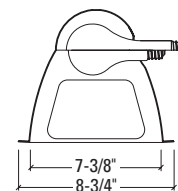

**Open Downlight  
Wide Beam**

H7801T

**TRIM**

**1841**=Self Flanged

**1840**=Molded Trim Ring, White

**FINISH**

**BA**=Low Iridescent Clear Specular Upper Reflector with Black Baffle

**DERATED WATTAGE LABEL**

**DR\***=DeRated, Specify Wattage

**Open Downlight  
Wide Beam**

H7901T

**TRIM**

**1861**=Single Wall Wash, Self Flanged

**1860**=Single Wall Wash, Molded Trim Ring, White

**1871**=Double Wall Wash, Self Flanged