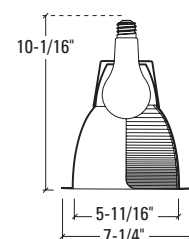

Dimensions	Length	Width	Height	Cutout
Standard Housing	11-1/8"	13-5/8"	H"	6-3/8"
Chicago Plenum	11-1/8"	13-5/8"	H"	

Height varies with socket position; see reflector line drawing below for overall fixture height. Add 1/2" height for Chicago Plenum option.

DERATED WATTAGE LABEL

- DR*=DeRated, Specify Wattage

Lens Downlight

A19 100W Max
A21 150W Max
PAR30/30L 75W Max

TRIM

- 6781=Self Flanged
- 6780=Molded Trim Ring, White

FINISH

- LI=Low Iridescent Clear
- H=Haze
- WMH=Warm Haze
- G=Gold
- WH=Wheat
- B=Black
- W=Gloss White
- GP=Graphite
- GPH=Graphite Haze
- K=Cognac
- KH=Cognac Haze
- BB=Black Baffle (6780 only)
- WB=White Baffle (6780 only)

Housing	Trim	Accessories
HD6	6750WMH	HB50

HOUSING

Dimensions	Length	Width	Height	Cutout
Standard Housing	11-1/8"	13-5/8"	H"	6-3/8"
Chicago Plenum	11-1/8"	13-5/8"	H"	

Height varies with socket position; see reflector line drawing below for overall fixture height. Add 1/2" height for Chicago Plenum option.