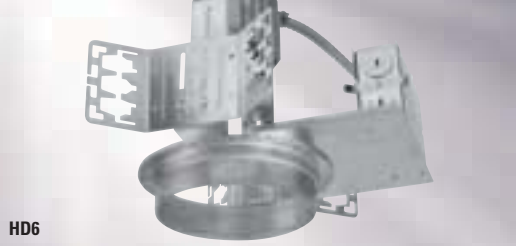

PORTFOLIO™

HOUSING

6"

HD6

6" Open & Lens Downlight 6" Open Wall Wash A19/21 PAR30/30L

Medium and wide beam distribution for general and task lighting from a variety of vertically mounted incandescent and halogen lamps. Adjustable socket position maintains focus for varied reflector types.

Dimensions	Length	Width	Height	Cutout
Standard Housing	11-1/8"	13-5/8"	H"	6-3/8"
Chicago Plenum	11-1/8"	13-5/8"	H"	

Height varies with socket position; see reflector line drawing below for overall fixture height. Add 1/2" height for Chicago Plenum option.

HOUSING

- HD6=Incandescent
- HD6CP=Incandescent, Chicago Plenum

ACCESSORIES

1. H277=Step Down Transformer, 300VA Max
   - HB26=C Channel Bar Hanger, 26" Long, Pair
   - HB50=C Channel Bar Hanger, 50" Long, Pair
   - RMB22=Wood Joist Bar Hanger, 22" Long, Pair
   - HSA6=Slope Adapter for 6" Aperture Housings, Specify Slope
   - TRM6= Metal Trim Ring, Specify Finish*
   - TRR6=Rimless Trim Ring, White*
   - FK5=Field Installed Fuse Kit, 5 Amp
2. *Not compatible with Self Flange

TRIM

Open Downlight

A19 100W Max
A21 200W Max
Medium Beam

TRIM

- 6701=Self Flanged
- 6700=Molded Trim Ring, White

FINISH

- LI=Low Iridescent Clear
- H=Haze
- WMH=Warm Haze
- G=Gold
- WH=Wheat
- B=Black
- W=Gloss White
- GP=Graphite
- GPH=Graphite Haze
- K=Cognac
- KH=Cognac Haze
- BB=Black Baffle (6700 only)
- WB=White Baffle (6700 only)

OPTIONS

- WF=White Painted Flange (Self Flanged only)

DERATED WATTAGE LABEL

- DR*=DeRated, Specify Wattage

Open Downlight

A19 100W Max
A21 200W Max
Wide Beam

TRIM

- 6701=Self Flanged
- 6750=Molded Trim Ring, White

FINISH

- LI=Low Iridescent Clear
- H=Haze
- WMH=Warm Haze
- G=Gold
- WH=Wheat
- B=Black
- W=Gloss White
- GP=Graphite
- GPH=Graphite Haze
- K=Cognac
- KH=Cognac Haze

OPTIONS

- WF=White Painted Flange (Self Flanged only)

DERATED WATTAGE LABEL

- DR*=DeRated, Specify Wattage

Open Wall Wash

GRUVI
A19 100W Max
A21 200W Max

TRIM

- 6711=Single Wall Wash, Self Flanged
- 6710=Single Wall Wash, Molded Trim Ring, White
- 6721=Double Wall Wash, Self Flanged
- 6720=Double Wall Wash, Molded Trim Ring, White
- 6731=Corner Wall Wash, Self Flanged
- 6730=Corner Wall Wash, Molded Trim Ring, White

FINISH

- LI=Low Iridescent Clear
- H=Haze
- WMH=Warm Haze
- G=Gold
- WH=Wheat
- W=Gloss White
- GP=Graphite
- GPH=Graphite Haze
- K=Cognac
- KH=Cognac Haze

OPTIONS

- WF=White Painted Flange (Self Flanged only)

DERATED WATTAGE LABEL

- DR*=DeRated, Specify Wattage

Lens Downlight

A19 100W Max
A21 150W Max
PAR30/30L 75W Max

TRIM

- 6781=Self Flanged
- 6780=Molded Trim Ring, White

FINISH

- LI=Low Iridescent Clear
- H=Haze
- WMH=Warm Haze
- G=Gold
- WH=Wheat
- B=Black
- W=Gloss White
- GP=Graphite
- GPH=Graphite Haze
- K=Cognac
- KH=Cognac Haze
- BB=Black Baffle (6780 only)
- WB=White Baffle (6780 only)

OPTIONS

- WF=White Painted Flange (Self Flanged only)

LENS

- 1G=Prismatic Glass
- 2G=Diffuse Glass
- 3G=Clear Glass
- 4G=Fresnel Glass

Ordering Example

Housing, Trim, Accessories and Lamps ordered as separate line items.

Housing	Trim	Accessories
HD6	6750WMH	HB50