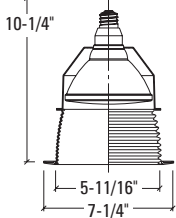

TRIM
6601=Self Flanged
6600=Molded Trim Ring, White

FINISH
LI=Low Iridescent Clear
H=Haze
WMH=Warm Haze
G=Gold
WH=Wheat
B=Black
W=Gloss White
GP=Graphite
GPH=Graphite Haze
K=Cognac
KH=Cognac Haze
BB=Black Baffle (6600 only)
WB=White Baffle (6600 only)

OPTIONS
WF=White Painted Flange (Self Flanged only)

DERATED WATTAGE LABEL
DR*=DeRated, Specify Wattage

Open Downlight
PAR38 150W Max