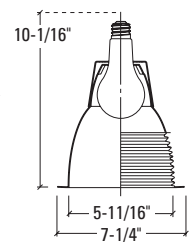

Dimensions	Length	Width	Height	Cutout
Standard Housing	11-1/8"	13-5/8"	H"	6-3/8"
Chicago Plenum	11-1/8"	13-5/8"	H"	

Height varies with socket position; see reflector line drawing below for overall fixture height. Add 1/2" height for Chicago Plenum option.

HOUSING

- HD6=Incandescent
- HD6CP=Incandescent, Chicago Plenum

ACCESSORIES

- H277=Step Down Transformer, 300VA Max
 - HB26=C Channel Bar Hanger, 26" Long, Pair
 - HB50=C Channel Bar Hanger, 50" Long, Pair
 - RMB22=Wood Joist Bar Hanger, 22" Long, Pair
 - HSA6=Slope Adapter for 6" Aperture Housings, Specify Slope
 - TRM6= Metal Trim Ring, Specify Finish*
 - TRR6=Rimless Trim Ring, White*
 - FK5=Field Installed Fuse Kit, 5 Amp
- *Not compatible with Self Flange

OPTIONS

- WF=White Painted Flange (Self Flanged only)

DERATED WATTAGE LABEL

- DR*=DeRated, Specify Wattage

Open Downlight

A19 100W Max
A21 200W Max
Wide Beam

TRIM

- 6701=Self Flanged
- 6750=Molded Trim Ring, White

Housing	Trim	Accessories
HD6	6750WMH	HB50

HOUSING

Dimensions	Length	Width	Height	Cutout
Standard Housing	11-1/8"	13-5/8"	H"	6-3/8"
Chicago Plenum	11-1/8"	13-5/8"	H"	

Height varies with socket position; see reflector line drawing below for overall fixture height. Add 1/2" height for Chicago Plenum option.