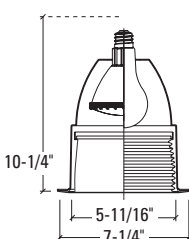

LENS

- 1G=Prismatic Glass
- 2G=Diffuse Glass
- 3G=Clear Glass
- 4G=Fresnel Glass

Ordering Example

Housing, Trim, Accessories and Lamps ordered as separate line items.

Housing	Trim	Accessories
HD6	6750WMH	HB50