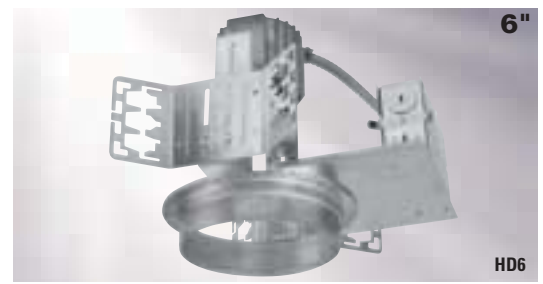

Housing	Trim	Accessories
HD6	6750WMH	HB50

HOUSING

Dimensions	Length	Width	Height	Cutout
Standard Housing	11-1/8"	13-5/8"	H"	6-3/8"
Chicago Plenum	11-1/8"	13-5/8"	H"	

Height varies with socket position; see reflector line drawing below for overall fixture height. Add 1/2" height for Chicago Plenum option.

**6" Downlight
PAR30/30L/38**

Medium and wide beam distribution for general and task lighting from a variety of vertically mounted incandescent and halogen lamps. Adjustable socket position maintains focus for varied reflector types.