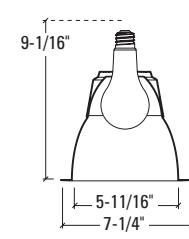

DERATED WATTAGE LABEL

- DR*=DeRated, Specify Wattage