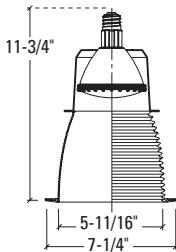

TRIM
6501=Self Flanged
6500=Molded Trim Ring, White

FINISH
LI=Low Iridescent Clear
H=Haze
WMH=Warm Haze
G=Gold
WH=Wheat
B=Black
W=Gloss White
GP=Graphite
GPH=Graphite Haze
K=Cognac
KH=Cognac Haze
BB=Black Baffle (6500 only)
WB=White Baffle (6500 only)

OPTIONS
WF=White Painted Flange (Self Flanged only)

DERATED WATTAGE LABEL
DR*=DeRated, Specify Wattage

Open Downlight
PAR30L 75W Max