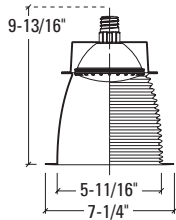

TRIM
6301=Self Flanged
6300=Molded Trim Ring, White

FINISH
LI=Low Iridescent Clear
H=Haze
WMH=Warm Haze
G=Gold
WH=Wheat
B=Black
W=Gloss White
GP=Graphite
GPH=Graphite Haze
K=Cognac
KH=Cognac Haze
BB=Black Baffle (6300 only)
WB=White Baffle (6300 only)

OPTIONS
WF=White Painted Flange (Self Flanged only)

DERATED WATTAGE LABEL
DR*=DeRated, Specify Wattage

Open Downlight
PAR30 75W Max