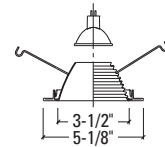

OPTIONS

WF=White Painted Flange (Self Flanged only)