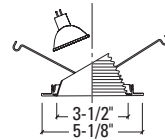

OPTIONS

WF=White Painted Flange (Self Flanged only)