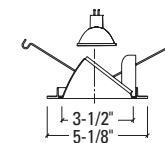

OPTIONS

WF=White Painted Flange (Self Flanged only)

Ordering Example

Housing, Trim, Accessories and Lamps ordered as separate line items.

Housing	Trim	Accessories
HA3MRDR50	3450LI	HB26