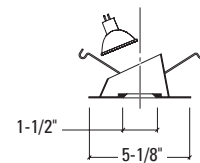

PORTFOLIO™

HOUSING

3"

3" Low Voltage Directional MR16

Dimensions	Length	Width	Height	Cutout
Standard Housing	12-1/8"	12"	5-9/16"	4-9/16"
Chicago Plenum	12-1/8"	12"	5-9/16"	

Low Voltage MR16 adjustable fixture for flat or slope ceilings. Use open downlight for general and task lighting. Pinhole hides lamp and provides clean ceiling. Lens wall wash for even illumination along vertical surfaces. Lockable 361° rotation and 45° tilt with center beam optics provides full output with no flash back. Top lamp accessible. Integral magnetic transformer.

HOUSING

HA3MR=Low Voltage MR16 Directional, 120/277V
HA3MRCP=Low Voltage MR16 Directional, 120/277V Chicago Plenum

OPTIONS

DR37=DeRated Wattage Label for 37W Maximum
DR50=DeRated Wattage Label for 50W Maximum

ACCESSORIES

HB26=C Channel Bar Hanger, 26" Long, Pair
HB50=C Channel Bar Hanger, 50" Long, Pair
RMB22=Wood Joist Bar Hanger, 22" Long, Pair
L100 Series=Color Filters and Lens
FK5=Field Installed Fuse Kit, 5 Amp

TRIM

Open Downlight

MR16 75W Max

TRIM

3451=Self Flanged
3450=Metal Trim Ring, White

FINISH

LI=Low Iridescent Clear
H=Haze
WMH=Warm Haze
G=Gold
WH=Wheat
B=Black
W=Gloss White
GP=Graphite
GPH=Graphite Haze
K=Cognac
KH=Cognac Haze

BB=Black Baffle (3450 only)
WB=White Baffle (3450 only)

OPTIONS

WF=White Painted Flange (Self Flanged only)

Angle Cut

MR16 75W Max

TRIM

3471=Self Flanged
3470=Metal Trim Ring, White

FINISH

LI=Low Iridescent Clear
H=Haze
WMH=Warm Haze
G=Gold
WH=Wheat
B=Black
W=Gloss White
GP=Graphite
GPH=Graphite Haze
K=Cognac
KH=Cognac Haze

BB=Black Baffle (3470 only)
WB=White Baffle (3470 only)

OPTIONS

WF=White Painted Flange (Self Flanged only)

Pinhole

MR16 75W Max

TRIM

3470PIN=Pin Hole, Black Shielding Cone and Oculus, White Metal Trim Ring

Lens Wall Wash